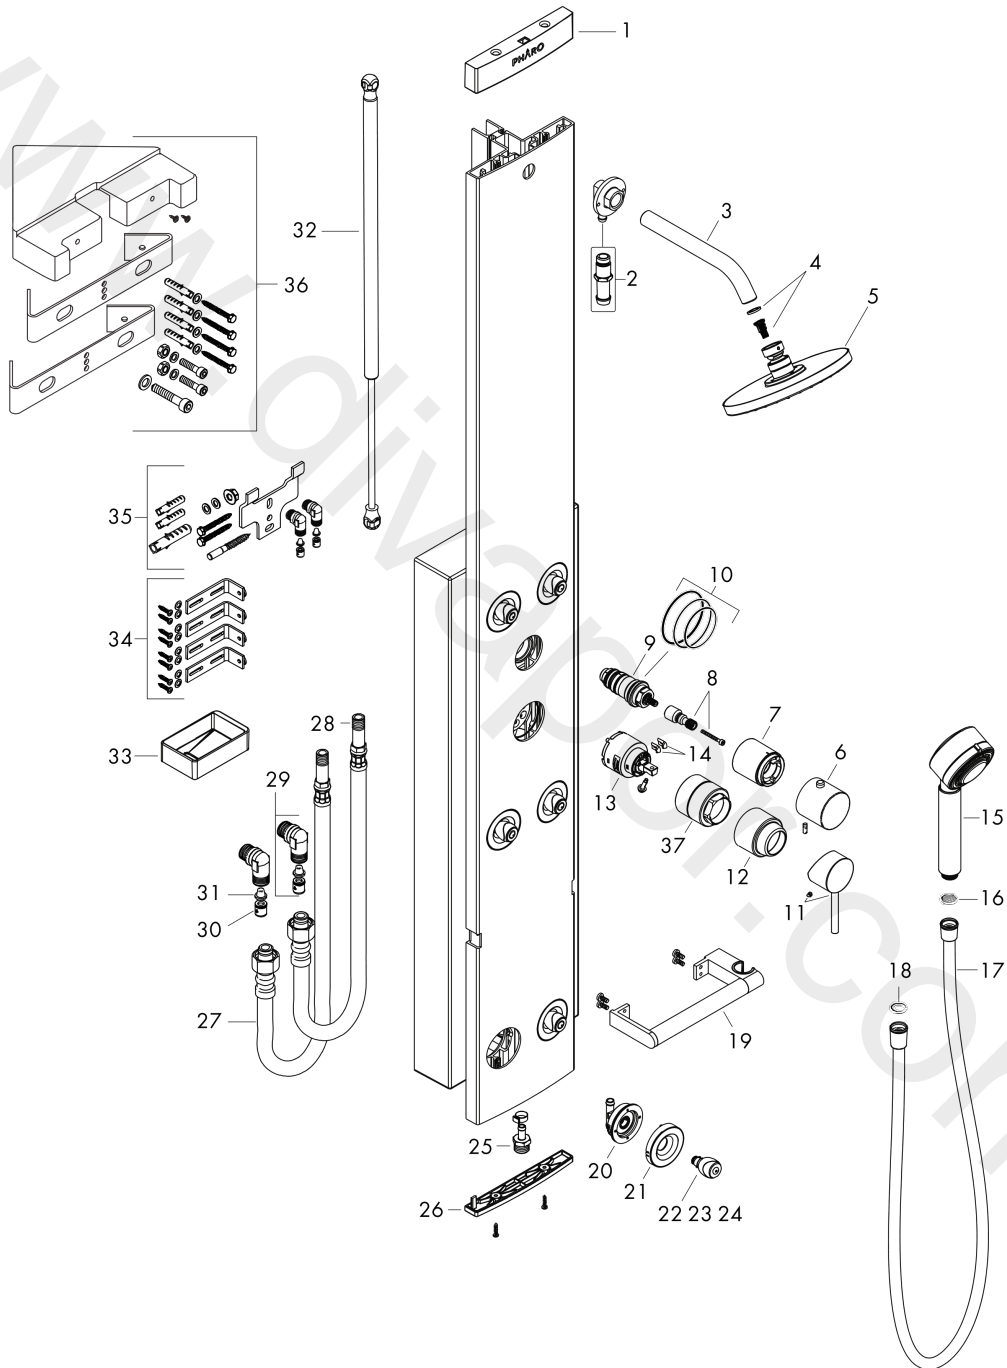

Pharo shower panel Lift 2 M 20 wall-/ corner version without light manual
 Surfaces: Article Number: 26870000

Exploded Drawing

Year of production: 10/09 - 09/14

Pharo shower panel Lift 2 M 20 wall-/ corner version without light manual