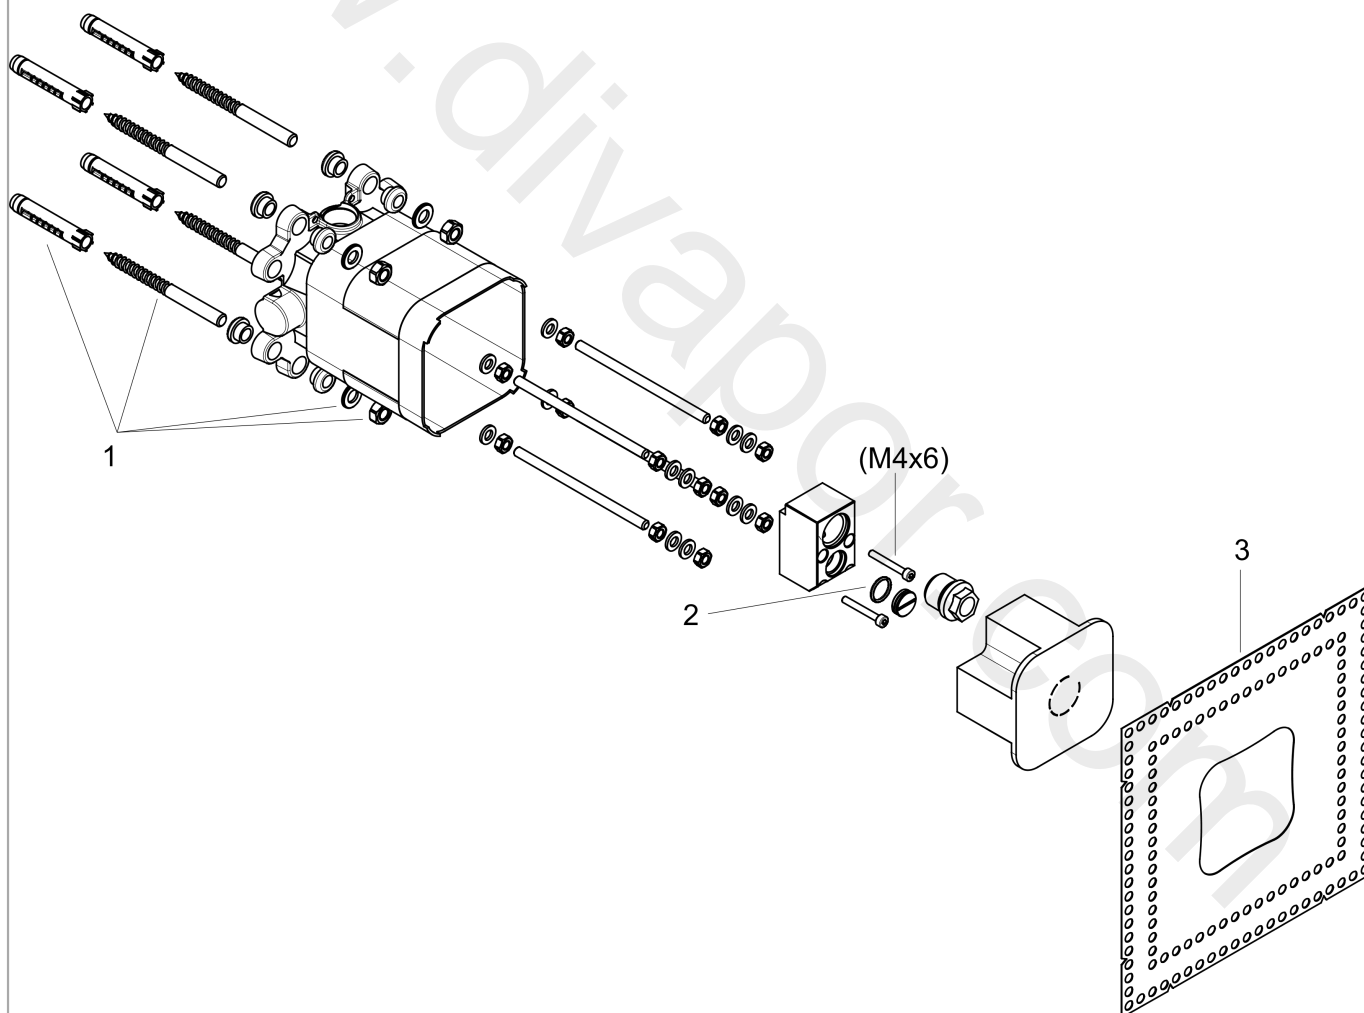

AXOR Showers/Front

Basic set for LampShower 275 1jet with shower arm and overhead shower 240 2jet with shower arm

Surfaces: Article Number: **26909180**

Exploded Drawing

Year of production: 11/13 - 11/16

AXOR Showers/Front

Basic set for LampShower 275 1jet with shower arm and overhead shower 240 2jet with shower arm

Surfaces: Article Number: **26909180**

Spare part list

Year of production: 11/13 - 11/16

Pos.		Article Number	Price	PU
1	mounting kit	96343000	£ 20,50	1
2	O-ring 13x1,5	98475000	£ 3,30	1
3	sealing foil	95833000	£ 35,00	1