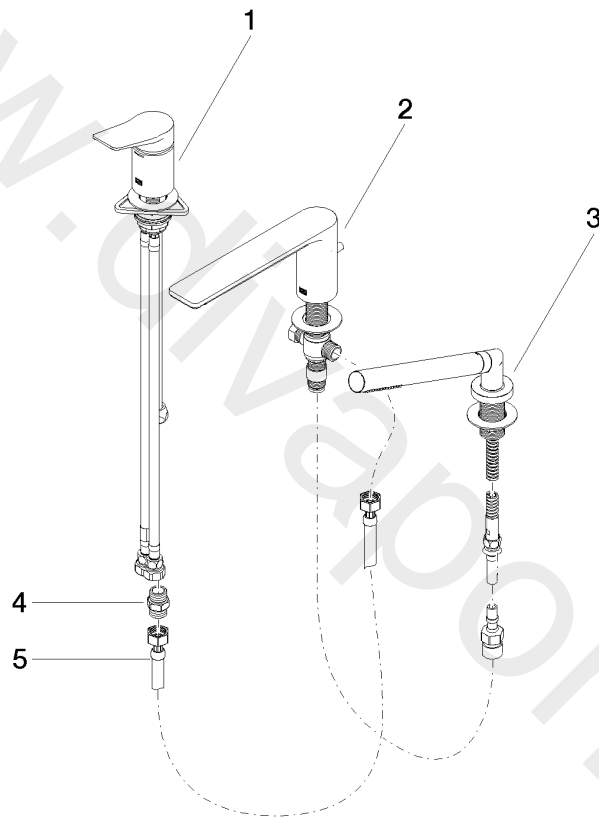

Bathtub - LISSÉ

Three-hole single-lever tub mixer for deck-mounted tub installation - Chrome

Article number: 27 412 845-00

Bathtub - LISSÉ

Three-hole single-lever tub mixer for deck-mounted tub installation - Chrome

Article number: 27 412 845-00

Spare parts list

Position	Number of units	Item Number	Spare part	Lead time
1	1	29 300 845-00	Single-lever tub mixer for deck-mounted tub installation - polished chrome	60
2	1	13 512 845-00	spout	10
3	1	27 702 979-00	Hand shower set for deck-mounted tub installation - Chrome	10
4	1	09 24 03 168 10 90	nipple	2
5	1	12 502 970 90	Flexible supply line 1/2" x 1/2" x 15-3/4" -	2