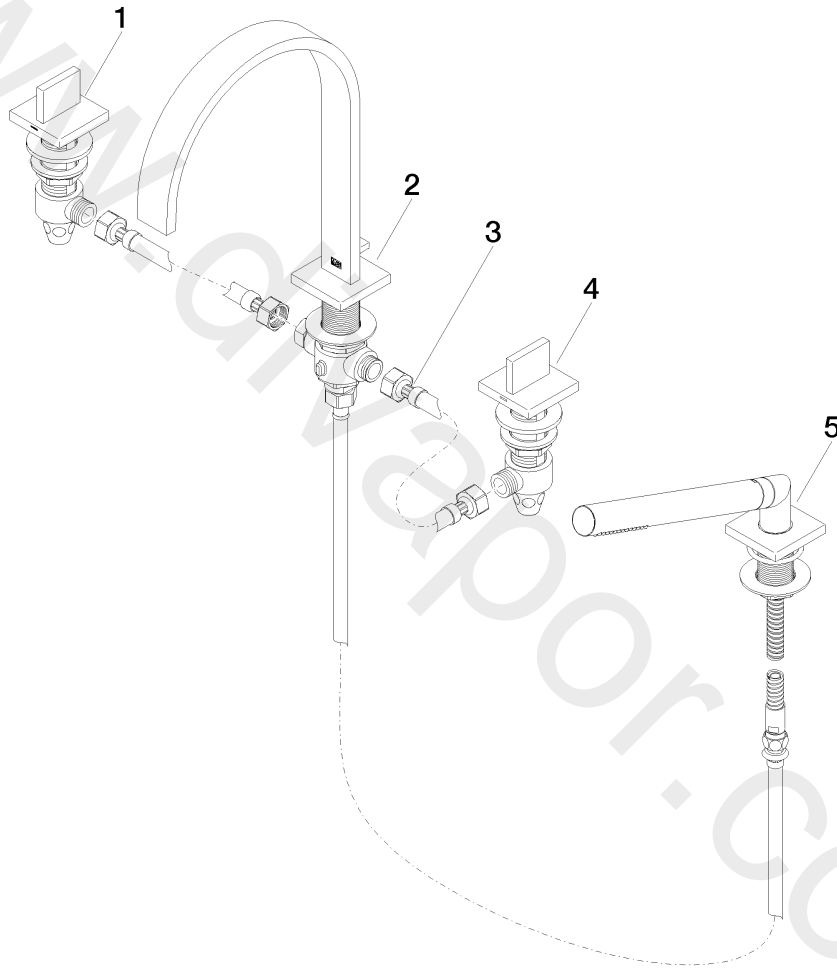

Bath - MEM

Bath shower set for bath rim or tile edge installation - Brushed Platinum

Article number: 27 532 782-06

Date of manufacture from 3/10/2014

Bath - MEM

Bath shower set for bath rim or tile edge installation - Brushed Platinum

Article number: 27 532 782-06

Date of manufacture from 3/10/2014

Spare parts list

Position	Quantity used	Item Number	Spare part	Delivery time
1	1	20 000 783-06	Deck valve anti-clockwise closing hot - Brushed Platinum	10
2	1	13 512 782-06	spout	10
3	1	12 502 970 90	High pressure hose 1/2" x 1/2" x 400 mm -	2
4	1	20 000 782-06	Deck valve clockwise closing cold - Brushed Platinum	10
5	1	27 702 980-06	Hand shower set for bath rim or tile edge installation - Brushed Platinum	10