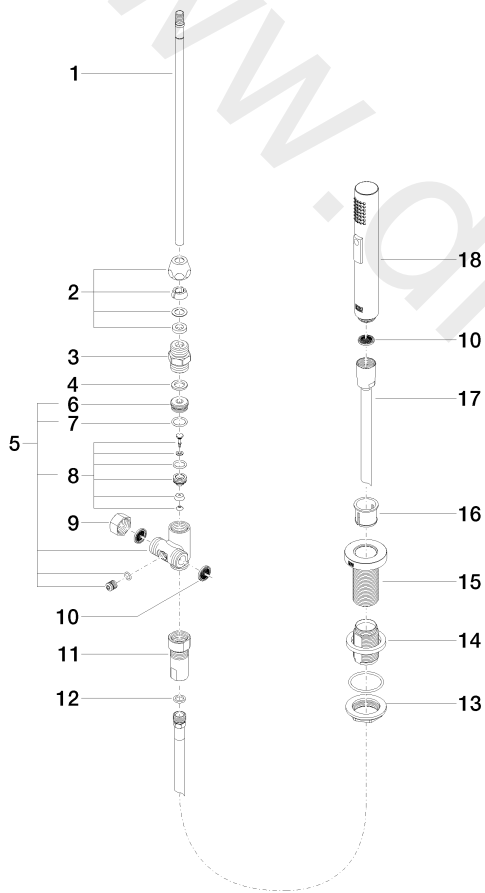

Kitchen - TARA ULTRA

Side spray set - Chrome

Article number: 27 721 970-00

Date of manufacture from 10/27/2020

Kitchen - TARA ULTRA

Side spray set - Chrome

Article number: 27 721 970-00

Date of manufacture from 10/27/2020

Spare parts list

Position	Number of units	Item Number	Spare part	Lead time
1	1	04 24 02 046 01-07	pipe	30
2	1	04 23 30 040 00-00	threaded connector	10
3	1	09 24 03 168 10 90	nipple	2
4	1	09 14 20 002 90	seal	2
5	1	04 17 09 046 10 90	diverter	2
6	1	09 24 04 112 10 90	nipple	2
7	1	09 14 10 033 90	seal	2
8	1	04 21 10 031 10 90	diverter	2
9	1	04 21 02 006 00 92	cap	2
10	2	09 23 01 039 90	sieve	2
11	1	04 24 03 241 00 90	nipple	2
12	1	09 14 20 019 90	seal	2
13	1	04 30 11 038 66 90	fixing set	2
14	1	12 720 970 90	extension	60
15	1	09 30 01 285-00	rosette	10
16	1	09 18 40 085 90	sleeve	2
17	1	04 30 02 062 00-00	hose	10
18	1	04 12 11 158 00-00	shower	10