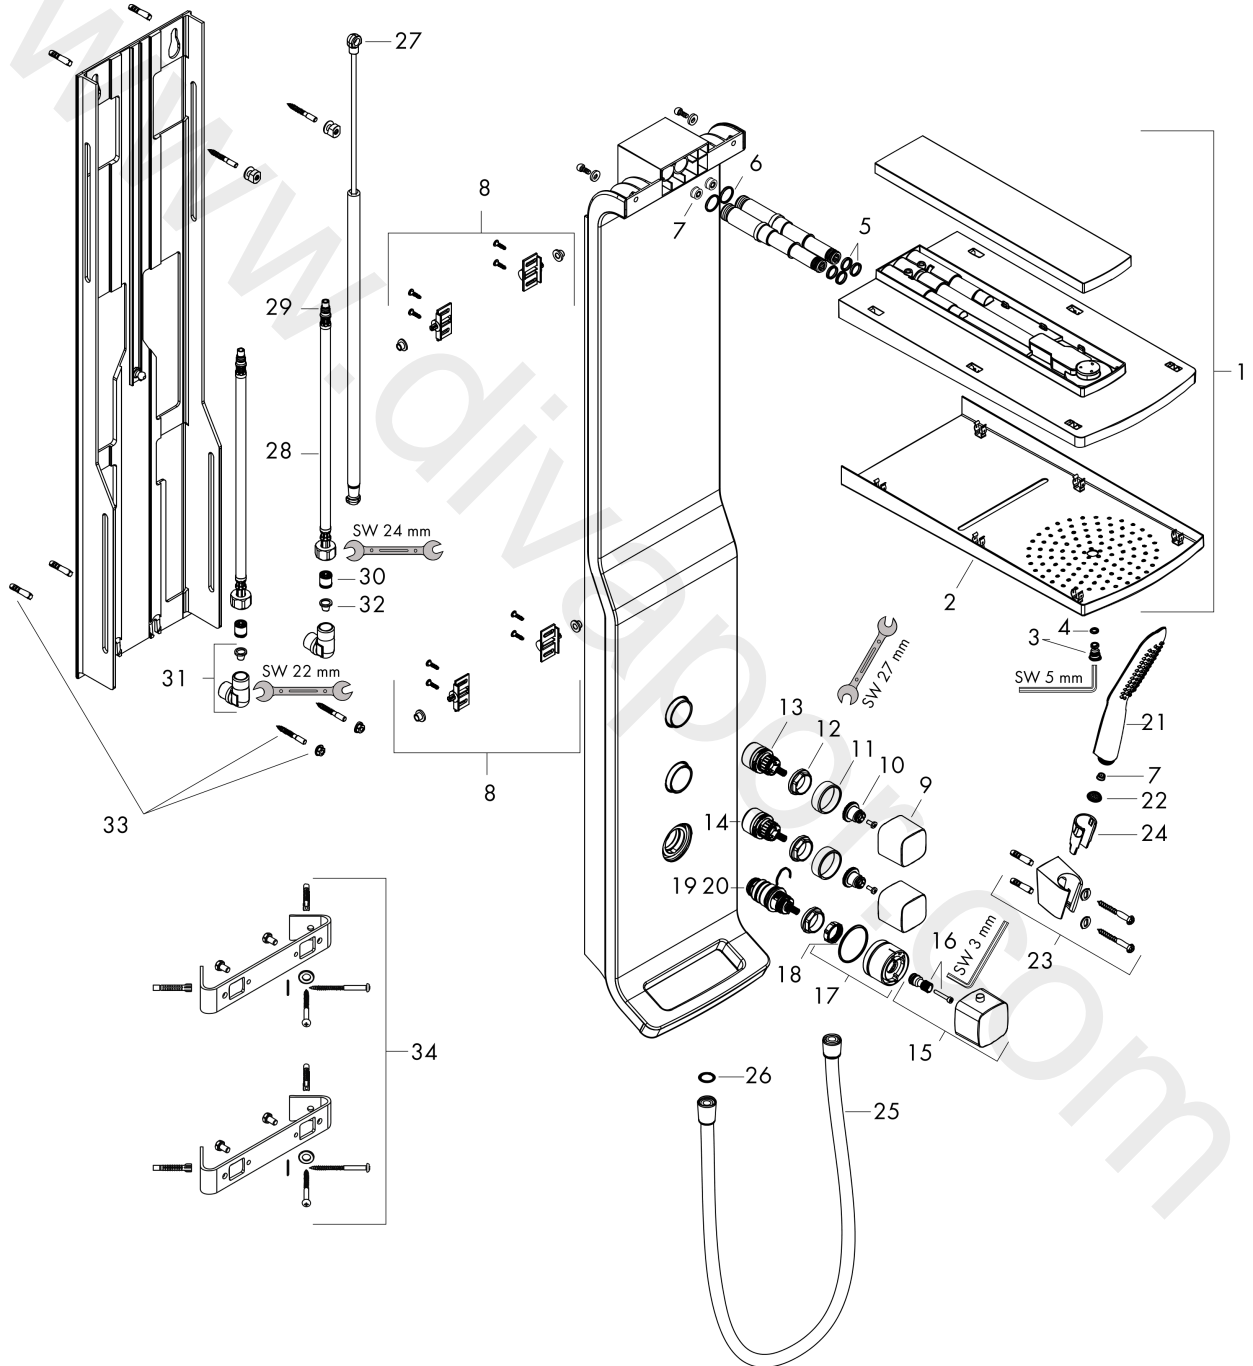

**Raindance**

**Shower panel Lift 180 2jet EcoSmart 9 l/min for exposed installation**

Surfaces: Article Number: 27003400

**Exploded Drawing**

Year of production: 10/14 - 12/19

**Raindance****Shower panel Lift 180 2jet EcoSmart 9 l/min for exposed installation**Surfaces: Article Number: **27003400****Spare part list**Year of production: **10/14 - 12/19**

Pos.	Description	Article Number	Price	PU
1	head shower	92246400	£ 1.190,00	1
2	spray body	92247400	£ 830,00	1
3	air jet	95794000	£ 35,00	1
4	O-ring 7x2	98419000	£ 3,30	1
5	O-ring 12x2	98214000	£ 3,30	1
6	O-ring 17x2	98199000	£ 3,30	1
7	flow limiter (9 l/min)	95659000	£ 9,00	1
8	set of sliding roller	99002000	£ 43,00	1
9	handle	95874000	£ 64,00	1
10	handle fixing set	94184000	£ 6,10	1
11	escutcheon	99003000	£ 13,30	1
12	nut	98913000	£ 20,50	1
13	shut off unit with selector	98283000	£ 79,00	1
14	shut off unit	95800000	£ 64,00	1
15	handle for thermostat	95875000	£ 137,00	1
16	adapter for handle	96435000	£ 20,50	1
17	sleeve	95876000	£ 43,00	1
18	O-ring 36x2	98156000	£ 3,30	1
19	thermostat cartridge	98282000	£ 110,00	1
20	cartridge for exchanged connections	92373000	£ 275,00	1
21	handshower	28568400	£ 157,00	1
22	filter packing	94246000	£ 3,30	1
23	shower holder	28331000	£ 43,00	1
24	guide	98918000	£ 3,30	1
25	shower hose Isiflex'B 1,60 m	28276000	£ 38,00	1
26	seal	98058000	£ 3,30	1
27	gas spring	95878000	£ 137,00	1
28	connection hose 700 mm M10x1 G½	95784000	£ 35,00	1
29	O-ring 7x1,5	98422000	£ 3,30	1
30	set of non return valves DW 15	94074000	£ 16,10	1
31	hose connection angel	25967000	£ 25,00	1
32	filter	97973000	£ 16,10	1
33	mounting kit	95877000	£ 110,00	1
34	corner fitting set	27999000	£ 345,00	1