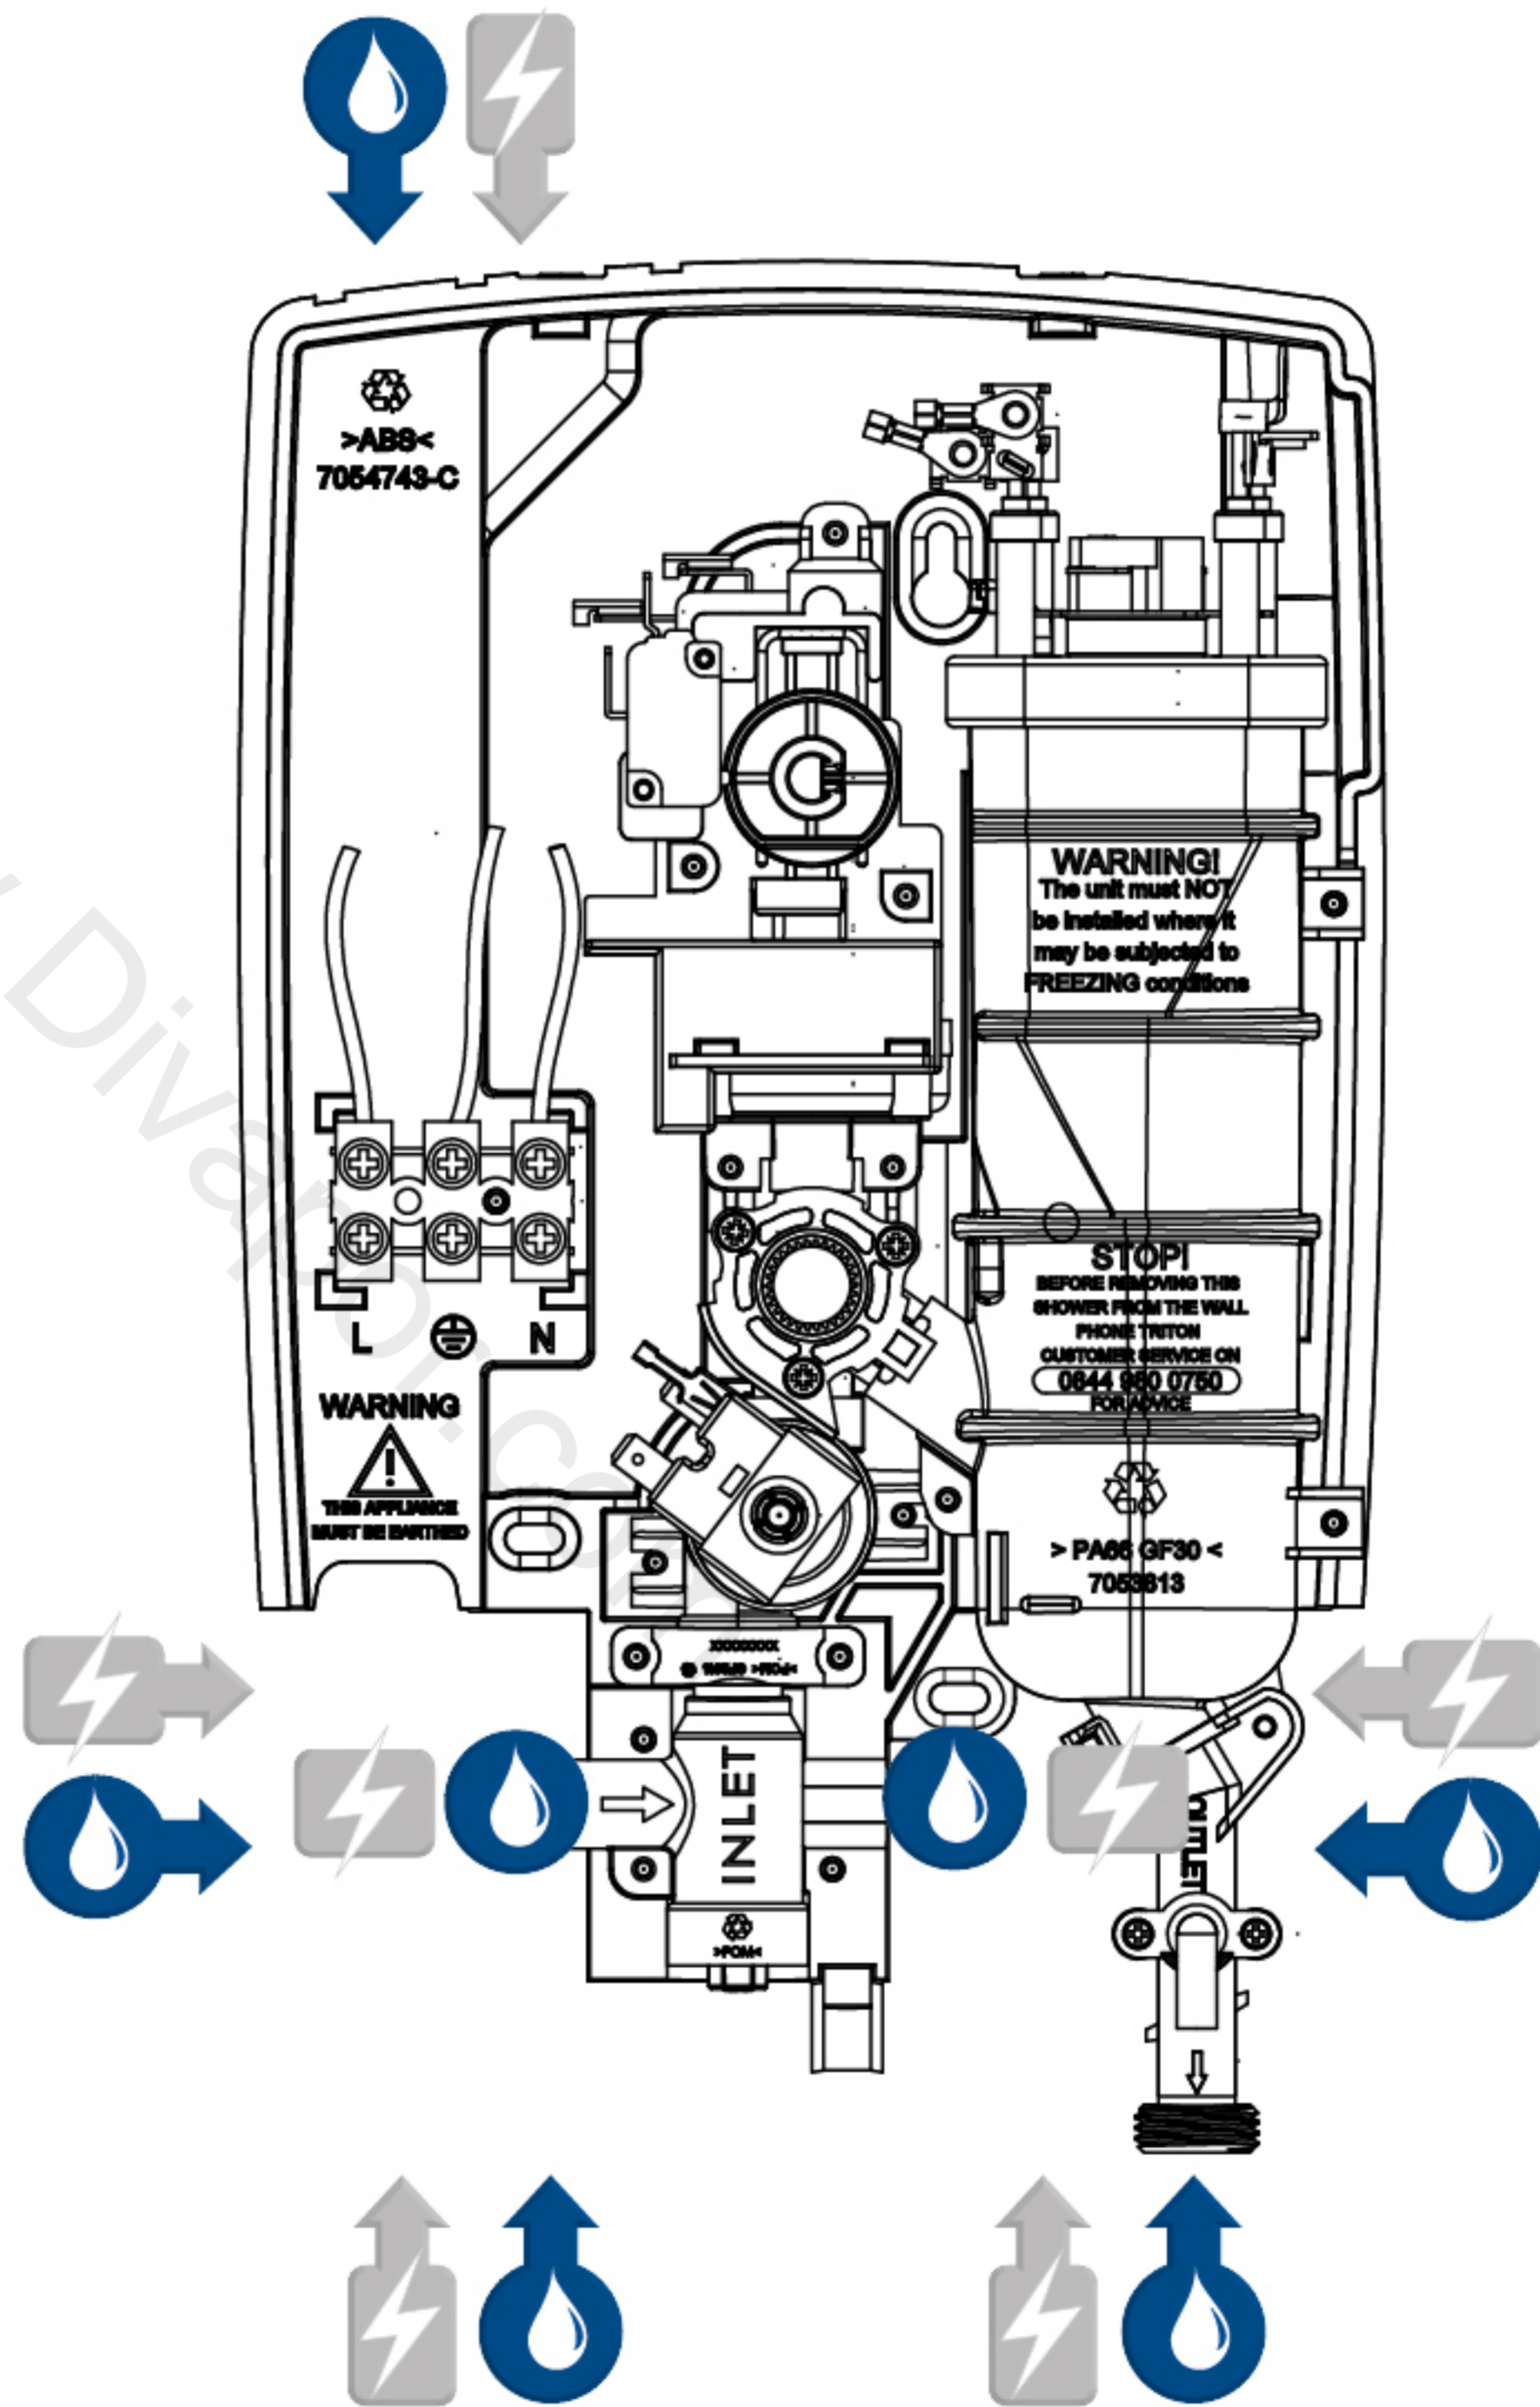

T5 ELECTRIC SHOWER ENTRY POINTS

Diagram Key:

Water Entry Points

Cable Entry Points

Dimensions:

H: 325mm

W: 211mm

D: 112mm

TRITON

See you first thing Britain