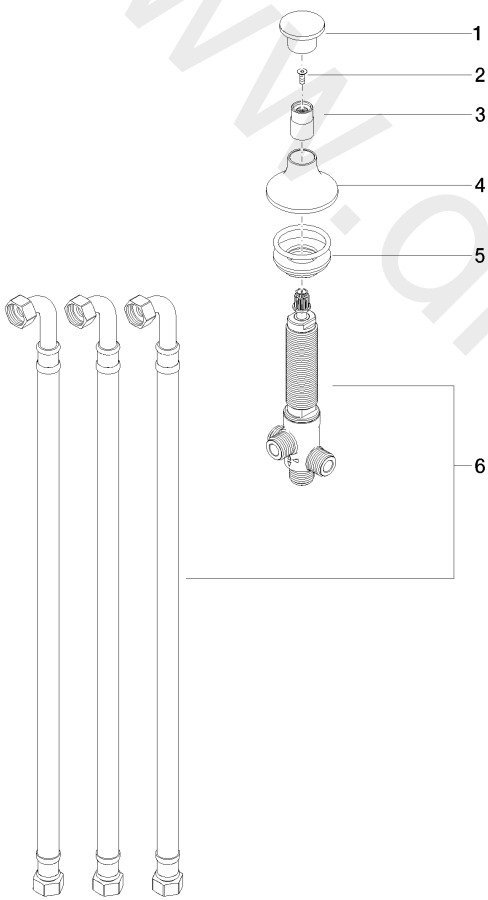

Bathtub - VAIA

Two-way diverter for deck-mounted tub installation - Chrome

Article number: 29 140 809-00

Date of manufacture from 3/13/2017

Bathtub - VAIA

Two-way diverter for deck-mounted tub installation - Chrome

Article number: 29 140 809-00

Date of manufacture from 3/13/2017

Spare parts list

Position	Number of units	Item Number	Spare part	Lead time
1	1	09 20 80 016-00	handle	10
2	1	90 30 30 014 00 90	screw	2
3	1	09 18 40 214-00	sleeve	10
4	1	09 27 80 015-00	rosette	10
5	1	04 23 10 004 03 90	fixing set	2
6	1	90 17 09 051 00 90	diverter	2