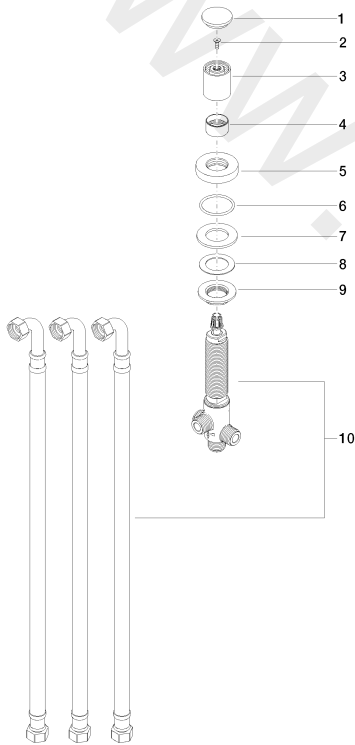

Bath - TARA

Two-way diverter for bath rim or tile edge installation - Brushed Platinum

Article number: 29 140 979-06

Date of manufacture from 6/30/2015

Bath - TARA

Two-way diverter for bath rim or tile edge installation - Brushed Platinum

Article number: 29 140 979-06

Date of manufacture from 6/30/2015

Spare parts list

Position	Quantity used	Item Number	Spare part	Delivery time
1	1	09 20 71 003-06	handle	10
2	1	90 30 30 014 00 90	screw	2
3	1	09 20 71 002-06	handle	10
4	1	09 16 01 012-06	ring	10
5	1	09 27 97 013-06	rosette	10
6	1	09 14 10 043 90	seal	2
7	1	09 14 05 014 90	seal	2
8	1	09 14 40 002 90	seal	2
9	1	09 23 10 004 90	nut	2
10	1	90 17 09 051 00 90	diverter	2