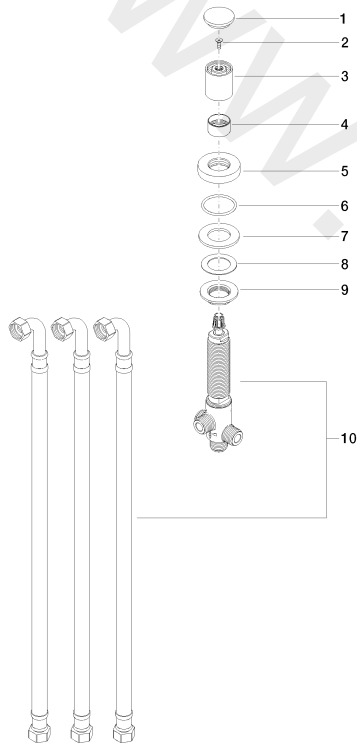

Bath - TARA

Two-way diverter for bath rim or tile edge installation - Matte Black

Article number: 29 140 979-33

Date of manufacture from 6/30/2015

Bath - TARA

Two-way diverter for bath rim or tile edge installation - Matte Black

### Spare parts list

Position	Quantity used	Item Number	Spare part	Delivery time
1	1	09 20 71 003-33	handle	30
2	1	90 30 30 014 00 90	screw	2
3	1	09 20 71 002-33	handle	30
4	1	09 16 01 012-33	ring	30
5	1	09 27 97 013-33	rosette	30
6	1	09 14 10 043 90	seal	2
7	1	09 14 05 014 90	seal	2
8	1	09 14 40 002 90	seal	2
9	1	09 23 10 004 90	nut	2
10	1	90 17 09 051 00 90	diverter	2