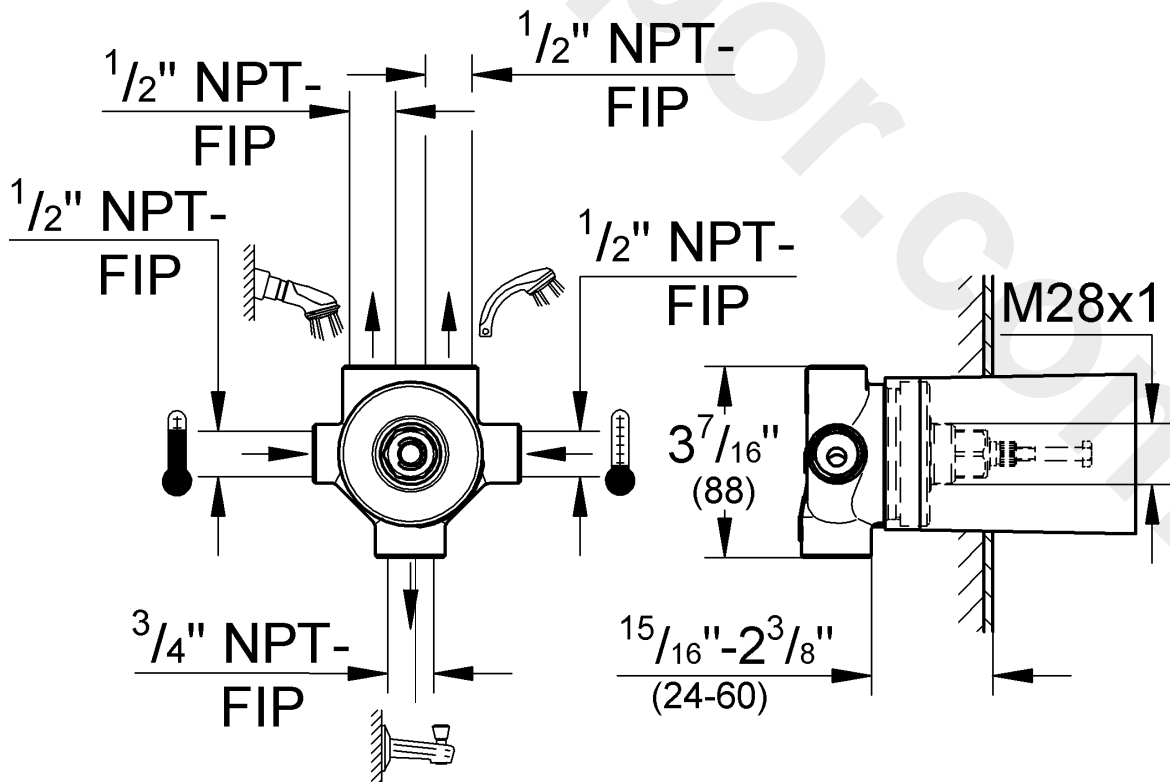

ENJOY WATER®

29 708

29 714

GROHE

ENJOY WATER®