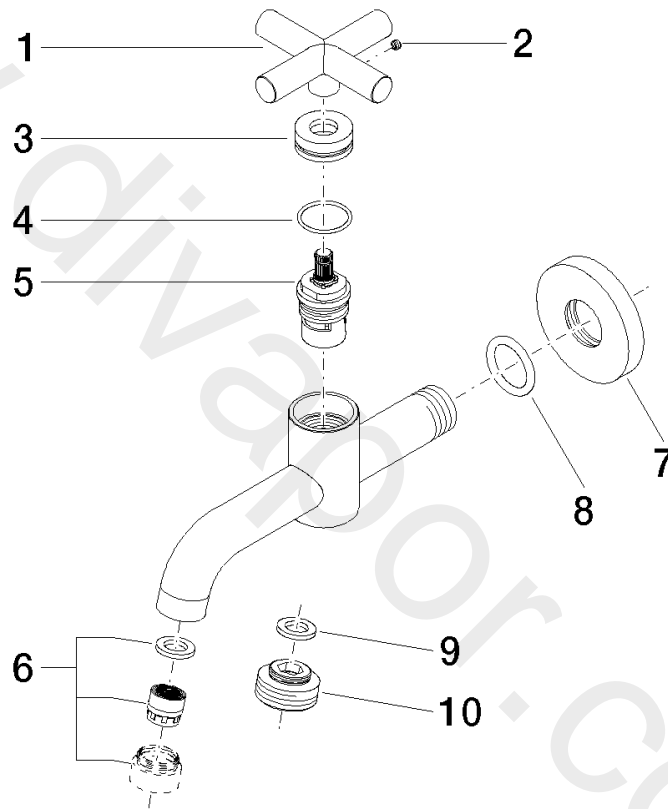

Washbasin - TARA

Wall-mounted valve cold water - Platinum

Article number: 30 010 892-08

Date of manufacture from 6/30/2009

Washbasin - TARA

Wall-mounted valve cold water - Platinum

Article number: 30 010 892-08

## Spare parts list

Position	Quantity used	Item Number	Spare part	Delivery time
1	1	09 20 89 011-08	handle	20
2	1	09 31 11 055 90	pin	2
3	1	09 21 02 089-08	sleeve	20
4	1	09 14 10 085 90	seal	2
5	1	90 90 03 135 00 90	top	2
6	1	90 23 01 068 02-08	aerator	20
7	1	09 27 22 003-08	rosette	20
8	1	09 14 10 026 90	seal	2
9	1	09 14 05 020 90	seal	2
10	1	09 24 03 012-08	nipple	20