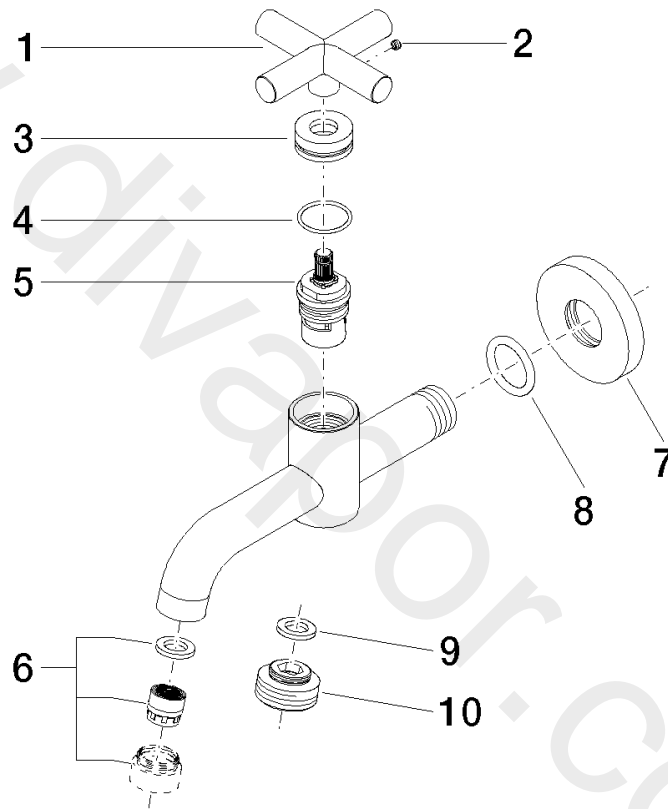

Washbasin - TARA

Wall-mounted valve cold water - Matte White

Article number: 30 010 892-10

Date of manufacture from 6/30/2009

Washbasin - TARA

Wall-mounted valve cold water - Matte White

Article number: 30 010 892-10

## Spare parts list

Position	Quantity used	Item Number	Spare part	Delivery time
1	1	09 20 89 011-10	handle	40
2	1	09 31 11 055 90	pin	2
3	1	09 21 02 089-10	sleeve	40
4	1	09 14 10 085 90	seal	2
5	1	90 90 03 135 00 90	top	2
6	1	90 23 01 068 02-10	aerator	40
7	1	09 27 22 003-10	rosette	40
8	1	09 14 10 026 90	seal	2
9	1	09 14 05 020 90	seal	2
10	1	09 24 03 012-10	nipple	40