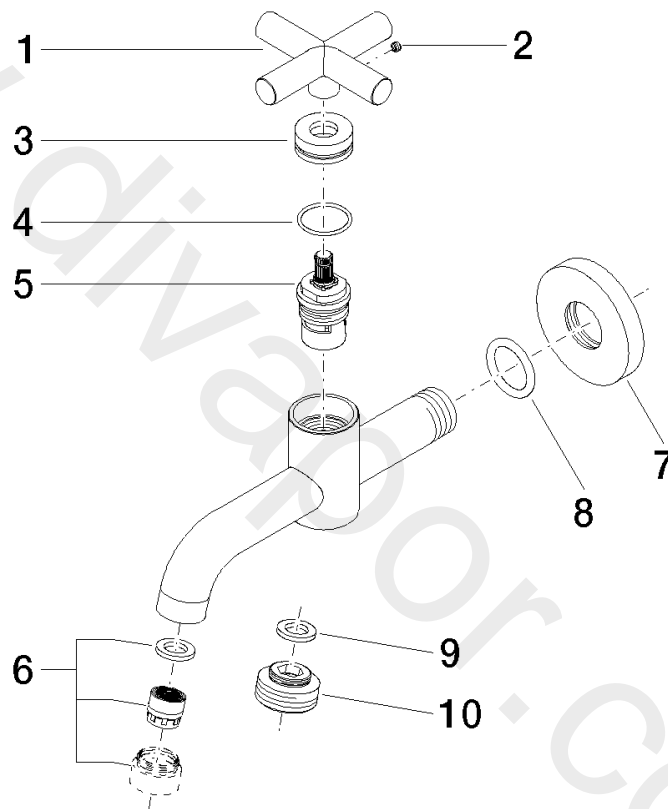

Washbasin - TARA

Wall-mounted valve cold water - Matte Black

Article number: 30 010 892-33

Date of manufacture from 6/30/2009

Washbasin - TARA

Wall-mounted valve cold water - Matte Black

Article number: 30 010 892-33

Date of manufacture from 6/30/2009

Spare parts list

Position	Quantity used	Item Number	Spare part	Delivery time
1	1	09 20 89 011-33	handle	30
2	1	09 31 11 055 90	pin	2
3	1	09 21 02 089-33	sleeve	30
4	1	09 14 10 085 90	seal	2
5	1	90 90 03 135 00 90	top	2
6	1	90 23 01 068 02-33	aerator	30
7	1	09 27 22 003-33	rosette	30
8	1	09 14 10 026 90	seal	2
9	1	09 14 05 020 90	seal	2
10	1	09 24 03 012-33	nipple	30