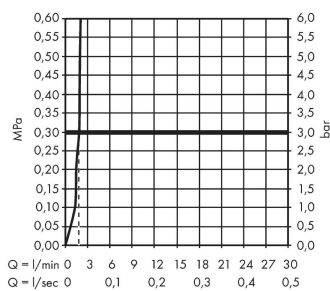

Metris S

Single lever basin mixer 100 LowFlow without waste set

Finish: **Chrome** Article Number: **31015000**

Description

product features

- ComfortZone 100
- spout height: 94 mm
- handle variant: lever handle
- spray type: normal spray
- maximum flow rate at 3 bar: 1,9 l/min
- ceramic cartridge
- temperature limitation adjustable
- suitable for continuous flow water heaters
- connection type: G 3/8 connections
- connection dimension: DN15

Technology

Product image

Scale drawing

Flowchart