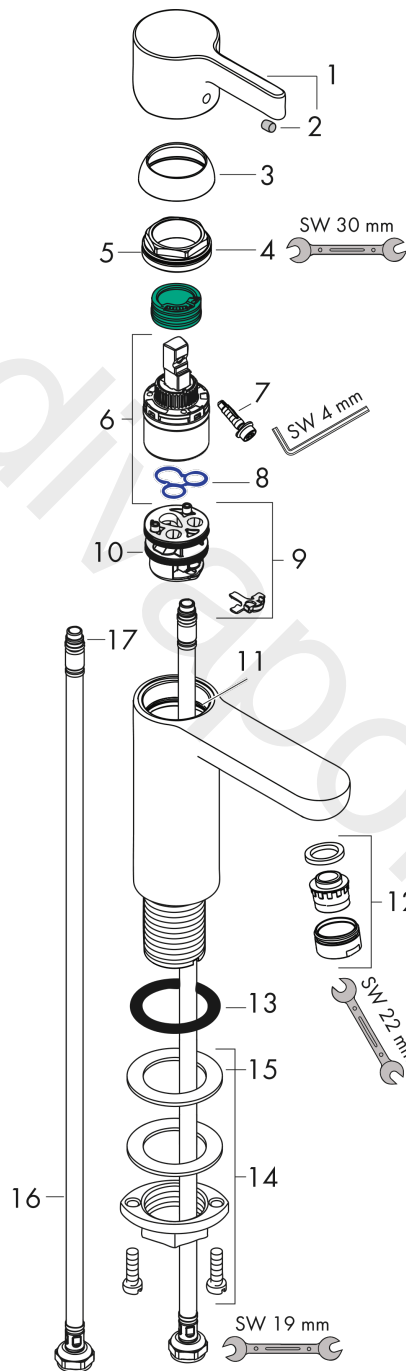

#### product features

- ComfortZone 100
- spout height: 94 mm
- handle variant: lever handle
- spray type: normal spray
- maximum flow rate at 3 bar: 1,9 l/min
- ceramic cartridge
- temperature limitation adjustable
- suitable for continuous flow water heaters
- connection type: G 3/8 connections
- connection dimension: DN15

### Scale drawing

### Flowchart

**Metris S**  
**Single lever basin mixer 100 LowFlow without waste set**  
 Finish: **Chrome** Article Number: **31015000**

**Exploded Drawing**

Year of production: >10/17

**Metris S****Single lever basin mixer 100 LowFlow without waste set**Finish: **Chrome** Article Number: **31015000****Spare part list**

Year of production: &gt;10/17

Pos.	Description	Article Number	Price	PU
1	handle	31093000	£ 43,00	1
2	screw cover	96338000	£ 3,30	1
3	flange	97406000	£ 20,50	1
4	nut	97209000	£ 16,10	1
5	O-Ring 32x2	98193000	£ 3,30	1
6	cartridge, assy	95646000	£ 96,00	1
7	locking screw for handle	95140000	£ 6,10	1
8	seal	95008000	£ 9,00	1
9	adapter for cartridge	98750000	£ 13,30	1
10	O-Ring 30x2	98186000	£ 3,30	1
11	O-ring 35x2	92604000	£ 6,10	1
12	aerator M24x1 (1,9 l/min)	92300000	£ 35,00	1
13	flat seal	98749000	£ 6,10	1
14	fixing set (Ø 32)	13961000	£ 25,00	1
15	lever collar	97548000	£ 3,30	1
16	connection hose 450 mm M8x0,75 G3/8	97206000	£ 35,00	1
17	O-ring 6,6x1,6	93019000	£ 3,30	1
a	fixation extension 35 mm	13898000	£ 79,00	1