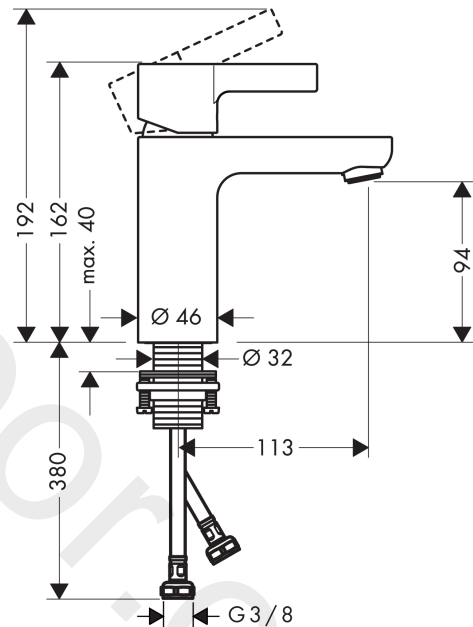

#### product features

- ComfortZone 100
- spout height: 94 mm
- handle variant: lever handle
- spray type: normal spray
- maximum flow rate at 3 bar: 1,9 l/min
- ceramic cartridge
- temperature limitation adjustable
- suitable for continuous flow water heaters
- connection type: G 3/8 connections
- connection dimension: DN15

### Scale drawing

Year of production: &gt;10/17

Pos.	Description	Article Number	Price	PU
1	handle	31093000	£ 43,00	1
2	screw cover	96338000	£ 3,30	1
3	flange	97406000	£ 20,50	1
4	nut	97209000	£ 16,10	1
5	O-Ring 32x2	98193000	£ 3,30	1
6	cartridge, assy	95646000	£ 96,00	1
7	locking screw for handle	95140000	£ 6,10	1
8	seal	95008000	£ 9,00	1
9	adapter for cartridge	98750000	£ 13,30	1
10	O-Ring 30x2	98186000	£ 3,30	1
11	O-ring 35x2	92604000	£ 6,10	1
12	aerator M24x1 (1,9 l/min)	92300000	£ 35,00	1
13	flat seal	98749000	£ 6,10	1
14	fixing set (Ø 32)	13961000	£ 25,00	1
15	lever collar	97548000	£ 3,30	1
16	connection hose 450 mm M8x0,75 G3/8	97206000	£ 35,00	1
17	O-ring 6,6x1,6	93019000	£ 3,30	1
a	fixation extension 35 mm	13898000	£ 79,00	1