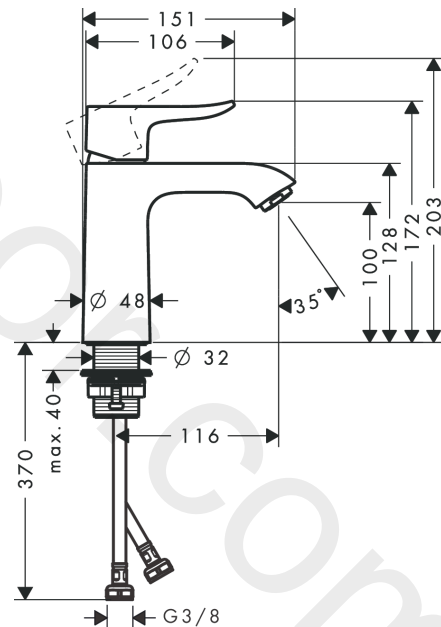

Scale drawing