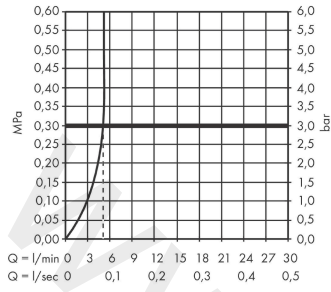

#### Scale drawing

**Metris**

**Single lever basin mixer 110 without waste set**

Finish: **Chrome** Article Number: **31084000**

**Flowchart**

www.divapor.com

**Metris**  
**Single lever basin mixer 110 without waste set**  
 Finish: **Chrome** Article Number: **31084000**