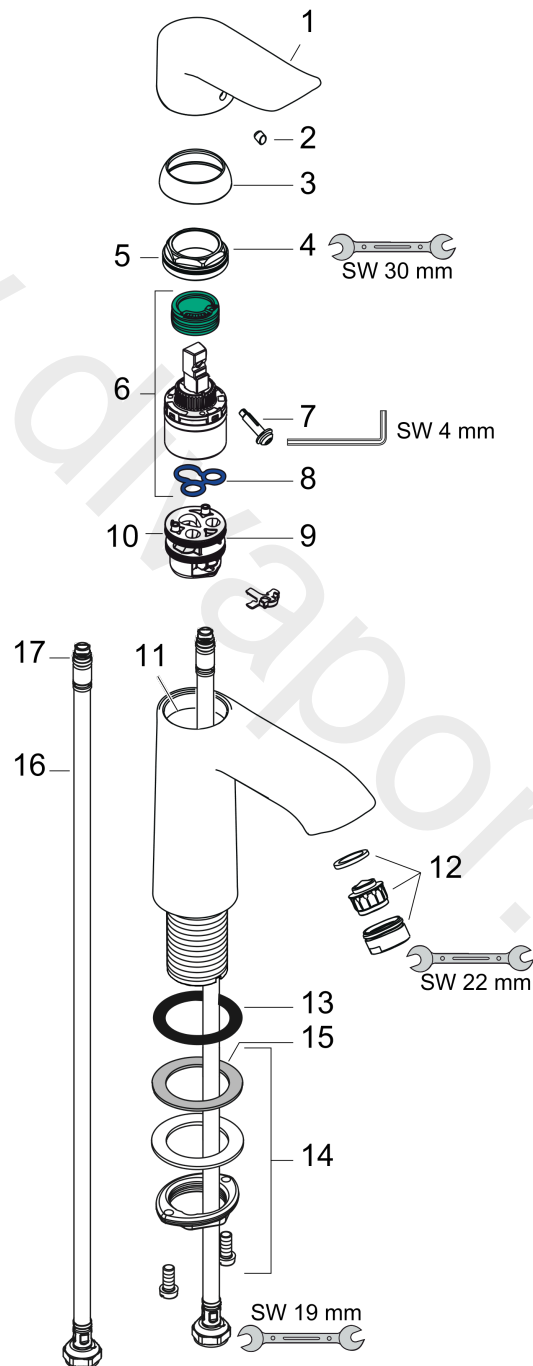

##### product features

- ComfortZone 110
- projection: 116 mm
- spout height: 100 mm
- handle variant: lever handle
- spray type: normal spray
- maximum flow rate at 3 bar: 5 l/min
- ceramic cartridge
- temperature limitation adjustable
- suitable for continuous flow water heaters
- connection type: G 3/8 connections
- connection dimension: DN15
- EU taxonomy: max. 6 l/min - Substantial Contribution (SC) possible
- WRAS 2305009
- WRAS 2305009 - Approval letter 2305009

#### Scale drawing

**Metris**

**Single lever basin mixer 110 without waste set**

Finish: **Chrome** Article Number: **31084000**

**Flowchart**

www.divapor.com

**Metris**  
**Single lever basin mixer 110 without waste set**  
 Finish: **Chrome** Article Number: **31084000**

**Exploded Drawing**

Year of production: >04/17

**Metris****Single lever basin mixer 110 without waste set**Finish: **Chrome** Article Number: **31084000****Spare part list**

Year of production: &gt;04/17

Pos.	Description	Article Number	Price	PU
1	handle	95519000	£ 43,00	1
2	screw cover	96338000	£ 3,30	1
3	flange	97406000	£ 20,50	1
4	nut	97209000	£ 16,10	1
5	O-Ring 32x2	98193000	£ 3,30	1
6	cartridge, assy	92730000	£ 35,00	1
7	locking screw for handle	95140000	£ 6,10	1
8	seal	95008000	£ 9,00	1
9	adapter for cartridge	98750000	£ 13,30	1
10	O-Ring 30x2	98186000	£ 3,30	1
11	O-ring 35x2	92604000	£ 6,10	1
12	aerator M24x1 (5 l/min)	13185000	£ 22,30	1
13	flat seal	98749000	£ 6,10	1
14	fixing set (Ø 32)	13961000	£ 25,00	1
15	lever collar	97548000	£ 3,30	1
16	connection hose 450 mm M8x0,75 G3/8	97206000	£ 35,00	1
17	O-ring 6,6x1,6	93019000	£ 3,30	1
a	fixation extension 35 mm	13898000	£ 79,00	1