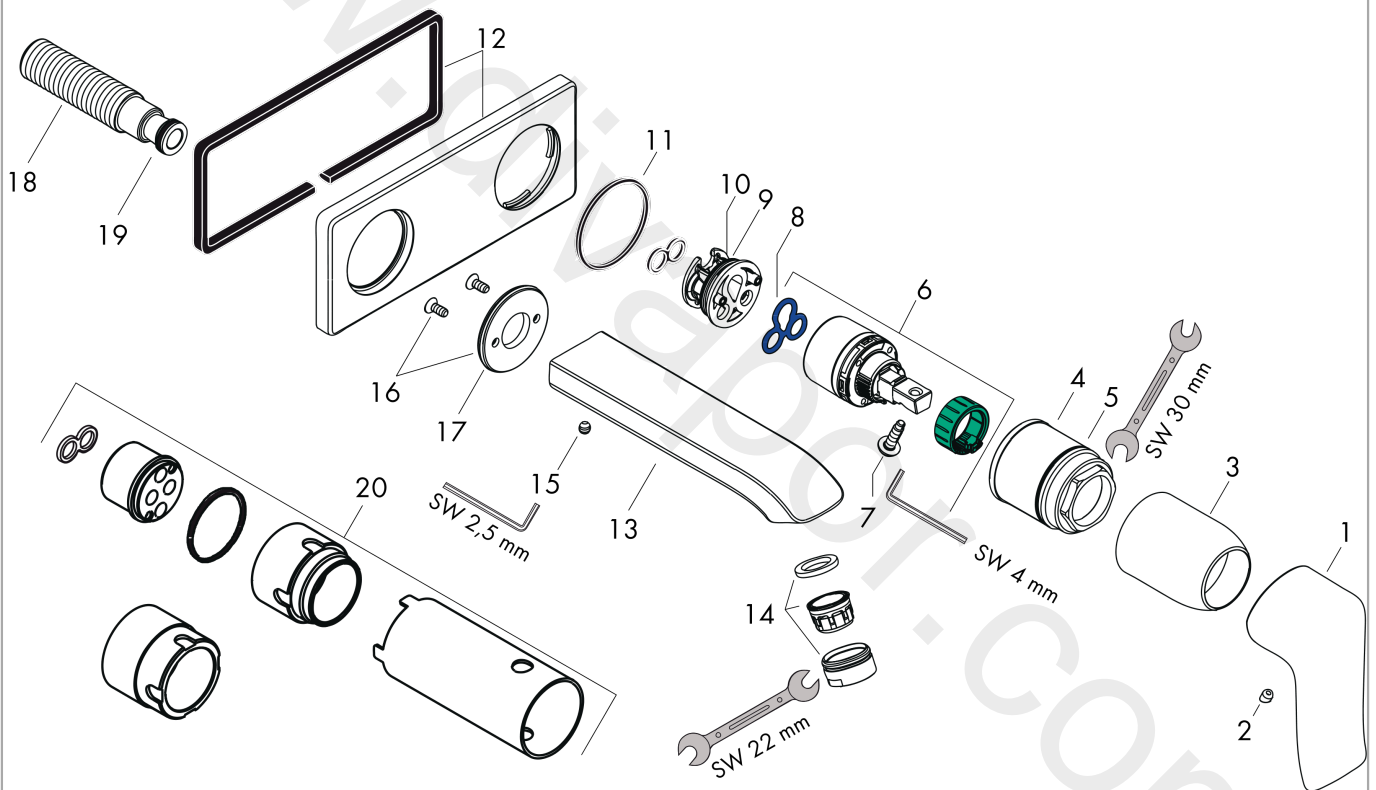

Metris

Single lever basin mixer for concealed installation wall-mounted with spout 16.5 cm

Finish: **Chrome** Article Number: **31085007**

Description

product features

- projection: 165 mm
- handle variant: lever handle
- spray type: normal spray
- maximum flow rate at 3 bar: 5 l/min
- ceramic cartridge
- temperature limitation adjustable
- non-closing waste set
- material waste set: metal
- connection type: basic set
- connection dimension: DN15
- handle can be positioned on the right or left, depending on the basic set installation

Technology

Product image

Scale drawing

Flowchart

Metris

Single lever basin mixer for concealed installation wall-mounted with spout 16.5 cm

Finish: **Chrome** Article Number: **31085007**

Exploded Drawing

Year of production: >07/18

Metris**Single lever basin mixer for concealed installation wall-mounted with spout 16.5 cm**Finish: **Chrome** Article Number: **31085007****Spare part list**

Year of production: >07/18

Pos.	Description	Article Number	Price	PU
1	handle	95519000	£ 43,00	1
2	screw cover	96338000	£ 3,30	1
3	sleeve	98790000	£ 35,00	1
4	nut	95622000	£ 43,00	1
5	O-ring 39x1,5	98400000	£ 3,30	1
6	cartridge, assy	92730000	£ 35,00	1
7	locking screw for handle	95140000	£ 6,10	1
8	seal	95008000	£ 9,00	1
9	adapter for cartridge	95779000	£ 16,10	1
10	O-ring 26x2	98147000	£ 3,30	1
11	O-ring 43x3	98418000	£ 3,30	1
12	escutcheon	95642000	£ 16,10	1
13	spout 165 mm	95702000	£ 224,00	1
14	aerator M24x1	98453000	£ 20,50	1
15	hollow set screw M5x6	94810000	£ 6,10	1
16	escutcheon	95641000	£ 64,00	1
17	O-Ring 30x2	98186000	£ 3,30	1
18	connecting thread G½	95626000	£ 43,00	1
19	O-ring 13x2	98128000	£ 3,30	1
20	extension set 25 mm for 13622180	31971000	£ 169,00	1
a	base body	13622187	-	1
b	waste	50001000	£ 71,00	1