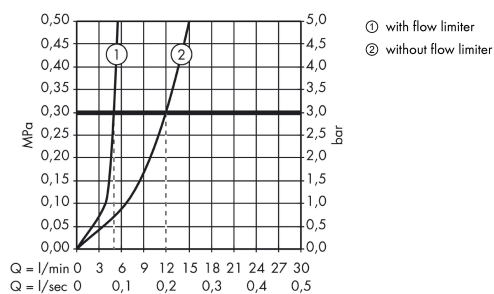

Metris

Single lever basin mixer for concealed installation wall-mounted with spout 16.5 cm

Finish: **Chrome** Article Number: **31085007**

Description

product features

- projection: 165 mm
- handle variant: lever handle
- spray type: normal spray
- maximum flow rate at 3 bar: 5 l/min
- ceramic cartridge
- temperature limitation adjustable
- non-closing waste set
- material waste set: metal
- connection type: basic set
- connection dimension: DN15
- handle can be positioned on the right or left, depending on the basic set installation

Technology

Product image

Scale drawing

Flowchart

Metris

Single lever basin mixer for concealed installation wall-mounted with spout 16.5 cm

Finish: **Chrome** Article Number: **31085007**

Exploded Drawing