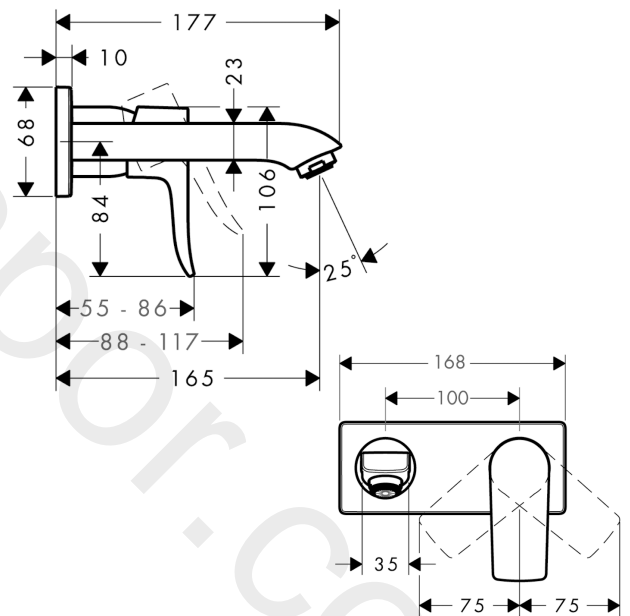

Metris

Single lever basin mixer for concealed installation wall-mounted with spout 16.5 cm

Finish: **Chrome** Article Number: **31085007**

Description

product features

- projection: 165 mm
- handle variant: lever handle
- spray type: normal spray
- maximum flow rate at 3 bar: 5 l/min
- ceramic cartridge
- temperature limitation adjustable
- non-closing waste set
- material waste set: metal
- connection type: basic set
- connection dimension: DN15
- handle can be positioned on the right or left, depending on the basic set installation

Technology

Product image

Scale drawing

Flowchart

Metris

Single lever basin mixer for concealed installation wall-mounted with spout 16.5 cm

Finish: **Chrome** Article Number: **31085007**

Exploded Drawing

Year of production: >07/18

Metris**Single lever basin mixer for concealed installation wall-mounted with spout 16.5 cm**Finish: **Chrome** Article Number: **31085007****Spare part list**

Year of production: >07/18

Pos.	Description	Article Number	Price	PU
1	handle	95519000	£ 43,00	1
2	screw cover	96338000	£ 3,30	1
3	sleeve	98790000	£ 35,00	1
4	nut	95622000	£ 43,00	1
5	O-ring 39x1,5	98400000	£ 3,30	1
6	cartridge, assy	92730000	£ 35,00	1
7	locking screw for handle	95140000	£ 6,10	1
8	seal	95008000	£ 9,00	1
9	adapter for cartridge	95779000	£ 16,10	1
10	O-ring 26x2	98147000	£ 3,30	1
11	O-ring 43x3	98418000	£ 3,30	1
12	escutcheon	95642000	£ 16,10	1
13	spout 165 mm	95702000	£ 224,00	1
14	aerator M24x1	98453000	£ 20,50	1
15	hollow set screw M5x6	94810000	£ 6,10	1
16	escutcheon	95641000	£ 64,00	1
17	O-Ring 30x2	98186000	£ 3,30	1
18	connecting thread G½	95626000	£ 43,00	1
19	O-ring 13x2	98128000	£ 3,30	1
20	extension set 25 mm for 13622180	31971000	£ 169,00	1
a	base body	13622187	-	1
b	waste	50001000	£ 71,00	1