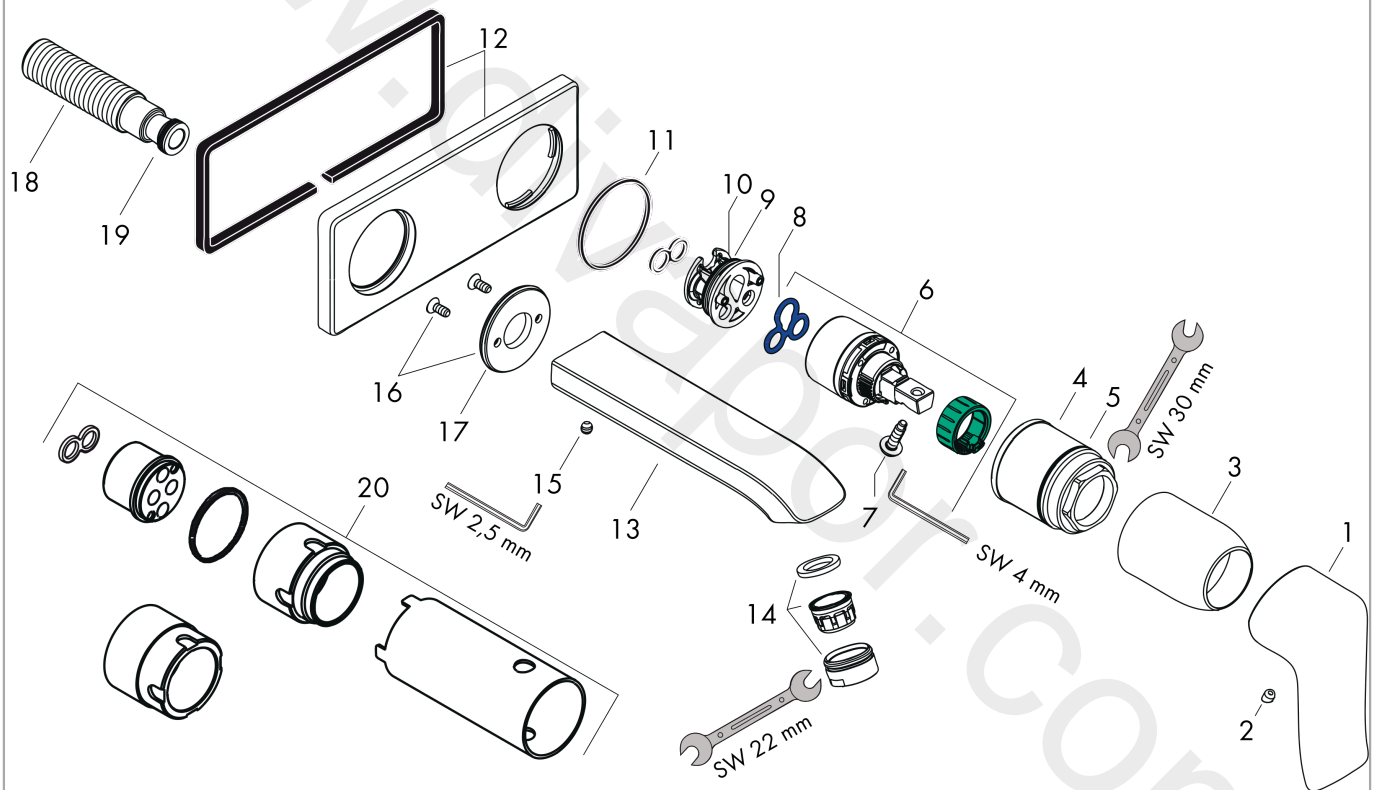

Metris

Single lever basin mixer for concealed installation wall-mounted with spout 22,5 cm

Finish: **Chrome** Article Number: **31086000**

Flowchart

Metris

Single lever basin mixer for concealed installation wall-mounted with spout 22,5 cm

Finish: **Chrome** Article Number: **31086000**

Installation examples

Metris

Single lever basin mixer for concealed installation wall-mounted with spout 22,5 cm

Finish: **Chrome** Article Number: **31086000**

Exploded Drawing

Year of production: >01/11

Metris**Single lever basin mixer for concealed installation wall-mounted with spout 22,5 cm**Finish: **Chrome** Article Number: **31086000****Spare part list**

Year of production: >01/11

| Pos. | Description | Article Number | Price | PU |
|------|----------------------------------|----------------|----------|----|
| 1 | handle | 95519000 | £ 43,00 | 1 |
| 2 | screw cover | 96338000 | £ 3,30 | 1 |
| 3 | sleeve | 98790000 | £ 35,00 | 1 |
| 4 | nut | 95622000 | £ 43,00 | 1 |
| 5 | O-ring 39x1,5 | 98400000 | £ 3,30 | 1 |
| 6 | cartridge, assy | 92730000 | £ 35,00 | 1 |
| 7 | locking screw for handle | 95140000 | £ 6,10 | 1 |
| 8 | seal | 95008000 | £ 9,00 | 1 |
| 9 | adapter for cartridge | 95779000 | £ 16,10 | 1 |
| 10 | O-ring 26x2 | 98147000 | £ 3,30 | 1 |
| 11 | O-ring 43x3 | 98418000 | £ 3,30 | 1 |
| 12 | escutcheon | 95641000 | £ 64,00 | 1 |
| 13 | spout 220 mm | 95703000 | £ 275,00 | 1 |
| 14 | aerator M24x1 (5 l/min) | 13185000 | £ 22,30 | 1 |
| 15 | hollow set screw M5x8 | 92851000 | £ 3,30 | 1 |
| 16 | escutcheon | 95642000 | £ 16,10 | 1 |
| 17 | O-Ring 30x2 | 98186000 | £ 3,30 | 1 |
| 18 | connecting thread G½ | 95626000 | £ 43,00 | 1 |
| 19 | O-ring 13x2 | 98128000 | £ 3,30 | 1 |
| 20 | extension set 25 mm for 13622180 | 31971000 | £ 169,00 | 1 |
| a | base body | 13622180 | £ 355,00 | 1 |
| b | waste | 50001000 | £ 71,00 | 1 |