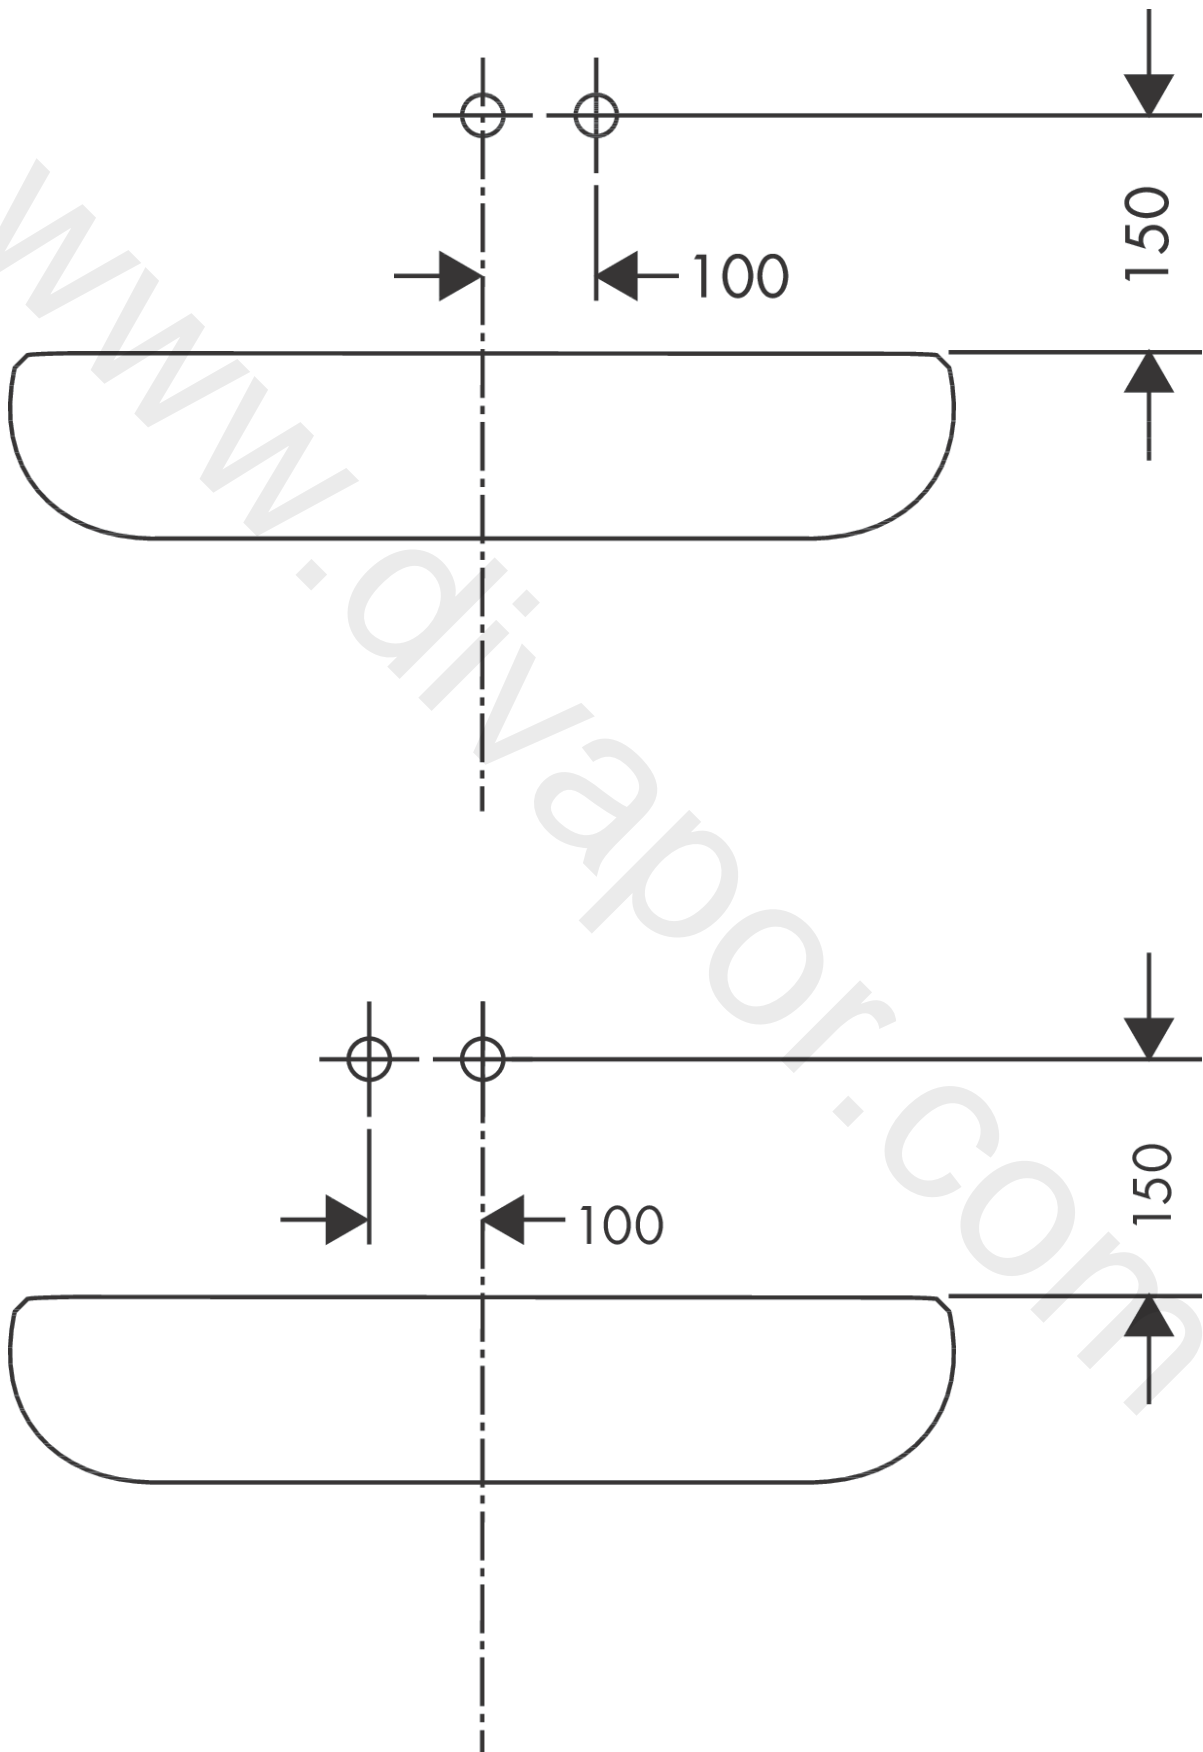

Metris

Single lever basin mixer for concealed installation wall-mounted with spout 22,5 cm

Finish: **Chrome** Article Number: **31086000**

Flowchart

Metris

Single lever basin mixer for concealed installation wall-mounted with spout 22,5 cm

Finish: **Chrome** Article Number: **31086000**

Installation examples

Metris

Single lever basin mixer for concealed installation wall-mounted with spout 22,5 cm

Finish: **Chrome** Article Number: **31086000**

Exploded Drawing

Year of production: >01/11

Metris**Single lever basin mixer for concealed installation wall-mounted with spout 22,5 cm**Finish: **Chrome** Article Number: **31086000****Spare part list**

Year of production: >01/11

| Pos. | Description | Article Number | Price | PU |
|------|----------------------------------|----------------|----------|----|
| 1 | handle | 95519000 | £ 43,00 | 1 |
| 2 | screw cover | 96338000 | £ 3,30 | 1 |
| 3 | sleeve | 98790000 | £ 35,00 | 1 |
| 4 | nut | 95622000 | £ 43,00 | 1 |
| 5 | O-ring 39x1,5 | 98400000 | £ 3,30 | 1 |
| 6 | cartridge, assy | 92730000 | £ 35,00 | 1 |
| 7 | locking screw for handle | 95140000 | £ 6,10 | 1 |
| 8 | seal | 95008000 | £ 9,00 | 1 |
| 9 | adapter for cartridge | 95779000 | £ 16,10 | 1 |
| 10 | O-ring 26x2 | 98147000 | £ 3,30 | 1 |
| 11 | O-ring 43x3 | 98418000 | £ 3,30 | 1 |
| 12 | escutcheon | 95641000 | £ 64,00 | 1 |
| 13 | spout 220 mm | 95703000 | £ 275,00 | 1 |
| 14 | aerator M24x1 (5 l/min) | 13185000 | £ 22,30 | 1 |
| 15 | hollow set screw M5x8 | 92851000 | £ 3,30 | 1 |
| 16 | escutcheon | 95642000 | £ 16,10 | 1 |
| 17 | O-Ring 30x2 | 98186000 | £ 3,30 | 1 |
| 18 | connecting thread G½ | 95626000 | £ 43,00 | 1 |
| 19 | O-ring 13x2 | 98128000 | £ 3,30 | 1 |
| 20 | extension set 25 mm for 13622180 | 31971000 | £ 169,00 | 1 |
| a | base body | 13622180 | £ 355,00 | 1 |
| b | waste | 50001000 | £ 71,00 | 1 |