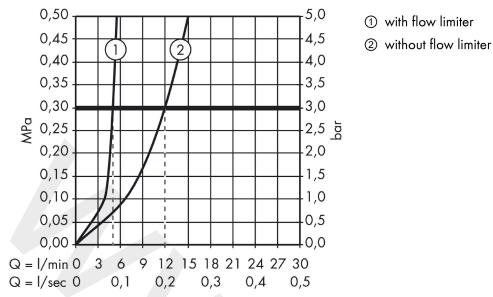

Metris

Single lever basin mixer for concealed installation wall-mounted with spout 22,5 cm

Finish: **Chrome** Article Number: **31086000**

Flowchart

Metris

Single lever basin mixer for concealed installation wall-mounted with spout 22,5 cm

Finish: **Chrome** Article Number: **31086000**

Installation examples

Metris

Single lever basin mixer for concealed installation wall-mounted with spout 22,5 cm

Finish: **Chrome** Article Number: **31086000**

Year of production: >01/11

| Pos. | Description | Article Number | Price | PU |
|------|----------------------------------|----------------|----------|----|
| 1 | handle | 95519000 | £ 43,00 | 1 |
| 2 | screw cover | 96338000 | £ 3,30 | 1 |
| 3 | sleeve | 98790000 | £ 35,00 | 1 |
| 4 | nut | 95622000 | £ 43,00 | 1 |
| 5 | O-ring 39x1,5 | 98400000 | £ 3,30 | 1 |
| 6 | cartridge, assy | 92730000 | £ 35,00 | 1 |
| 7 | locking screw for handle | 95140000 | £ 6,10 | 1 |
| 8 | seal | 95008000 | £ 9,00 | 1 |
| 9 | adapter for cartridge | 95779000 | £ 16,10 | 1 |
| 10 | O-ring 26x2 | 98147000 | £ 3,30 | 1 |
| 11 | O-ring 43x3 | 98418000 | £ 3,30 | 1 |
| 12 | escutcheon | 95641000 | £ 64,00 | 1 |
| 13 | spout 220 mm | 95703000 | £ 275,00 | 1 |
| 14 | aerator M24x1 (5 l/min) | 13185000 | £ 22,30 | 1 |
| 15 | hollow set screw M5x8 | 92851000 | £ 3,30 | 1 |
| 16 | escutcheon | 95642000 | £ 16,10 | 1 |
| 17 | O-Ring 30x2 | 98186000 | £ 3,30 | 1 |
| 18 | connecting thread G½ | 95626000 | £ 43,00 | 1 |
| 19 | O-ring 13x2 | 98128000 | £ 3,30 | 1 |
| 20 | extension set 25 mm for 13622180 | 31971000 | £ 169,00 | 1 |
| a | base body | 13622180 | £ 355,00 | 1 |
| b | waste | 50001000 | £ 71,00 | 1 |