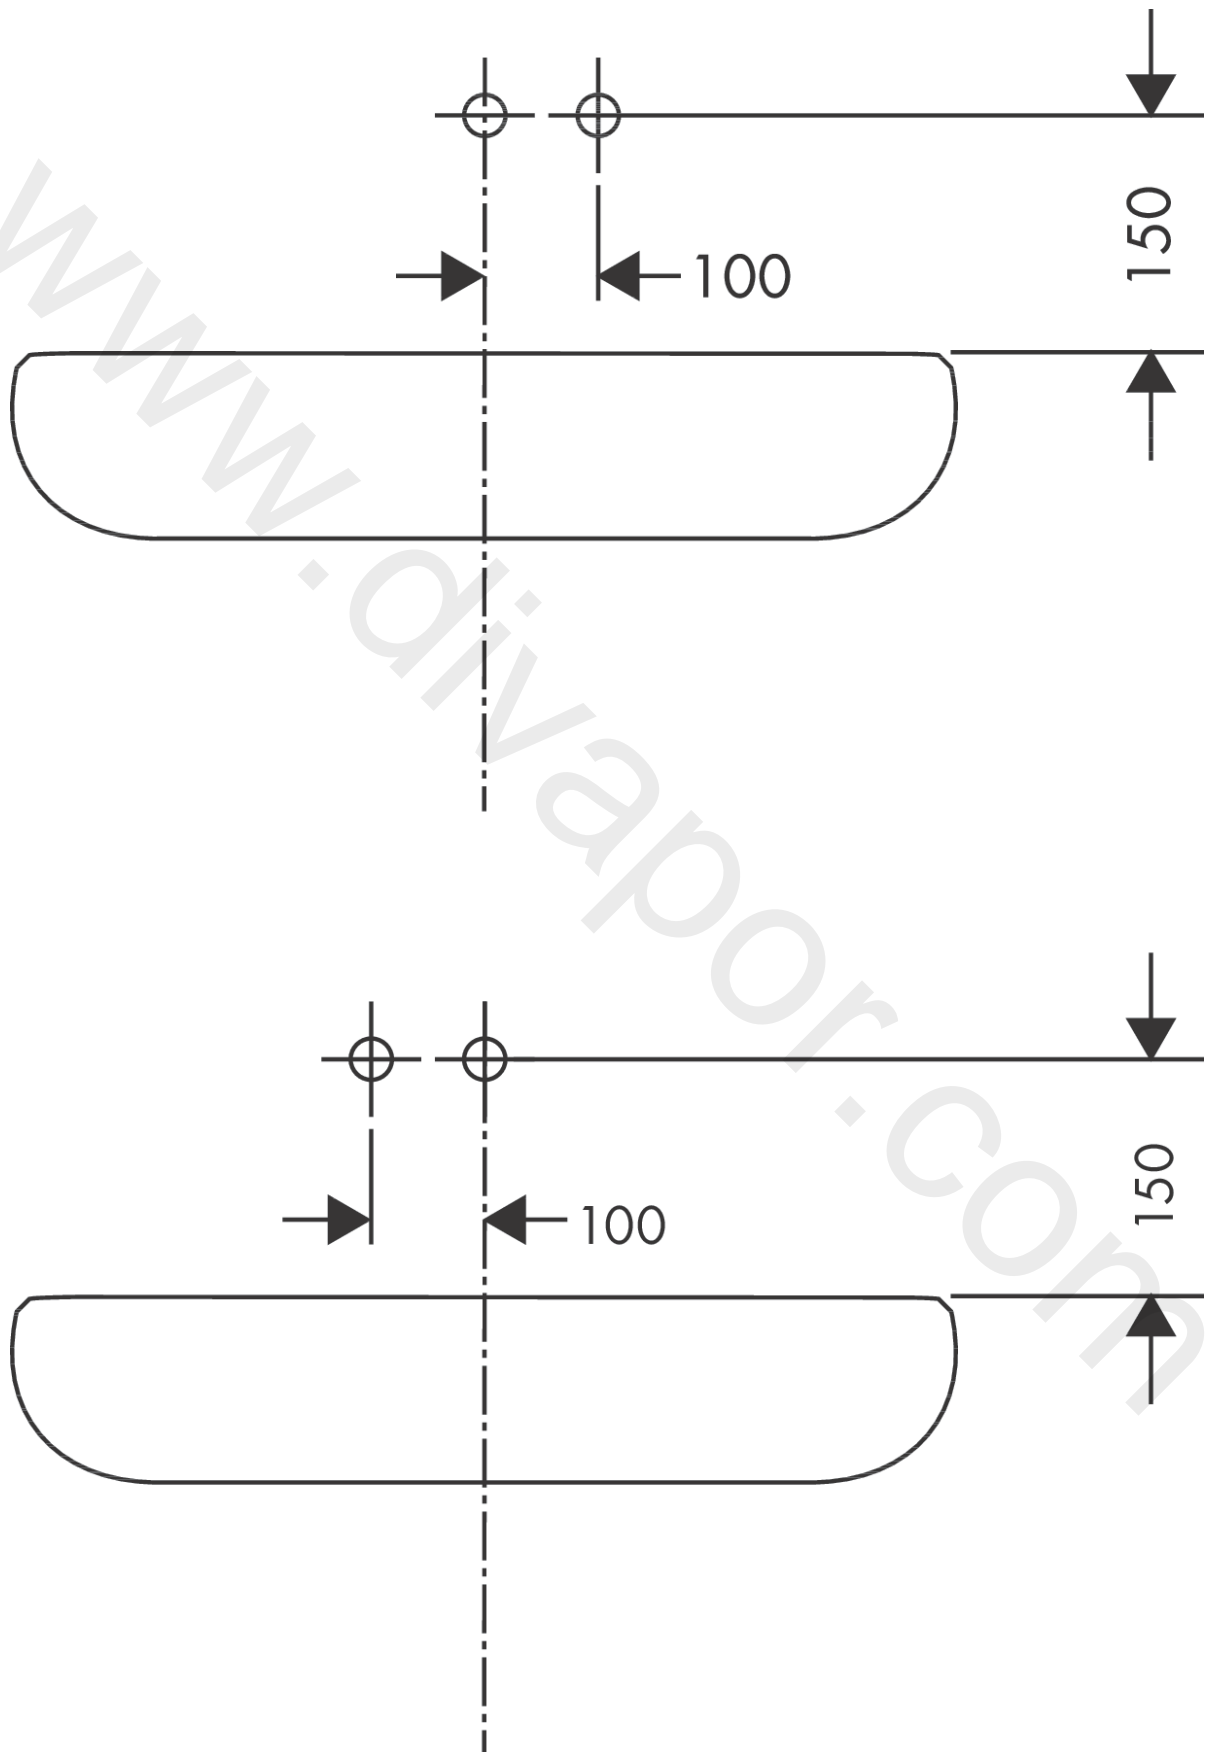

#### product features

- projection: 225 mm
- handle variant: lever handle
- spray type: normal spray
- maximum flow rate at 3 bar: 5 l/min
- ceramic cartridge
- temperature limitation adjustable
- suitable for continuous flow water heaters
- non-closing waste set
- material waste set: metal
- connection type: basic set
- connection dimension: DN15
- handle can be positioned on the right or left, depending on the basic set installation

### Scale drawing

### Flowchart

**Metris**

**Single lever basin mixer for concealed installation wall-mounted with spout 22.5 cm**

Finish: **Chrome** Article Number: **31086007**

**Installation examples**

**Metris**

**Single lever basin mixer for concealed installation wall-mounted with spout 22.5 cm**

Finish: **Chrome** Article Number: **31086007**

**Exploded Drawing**

Year of production: >07/18