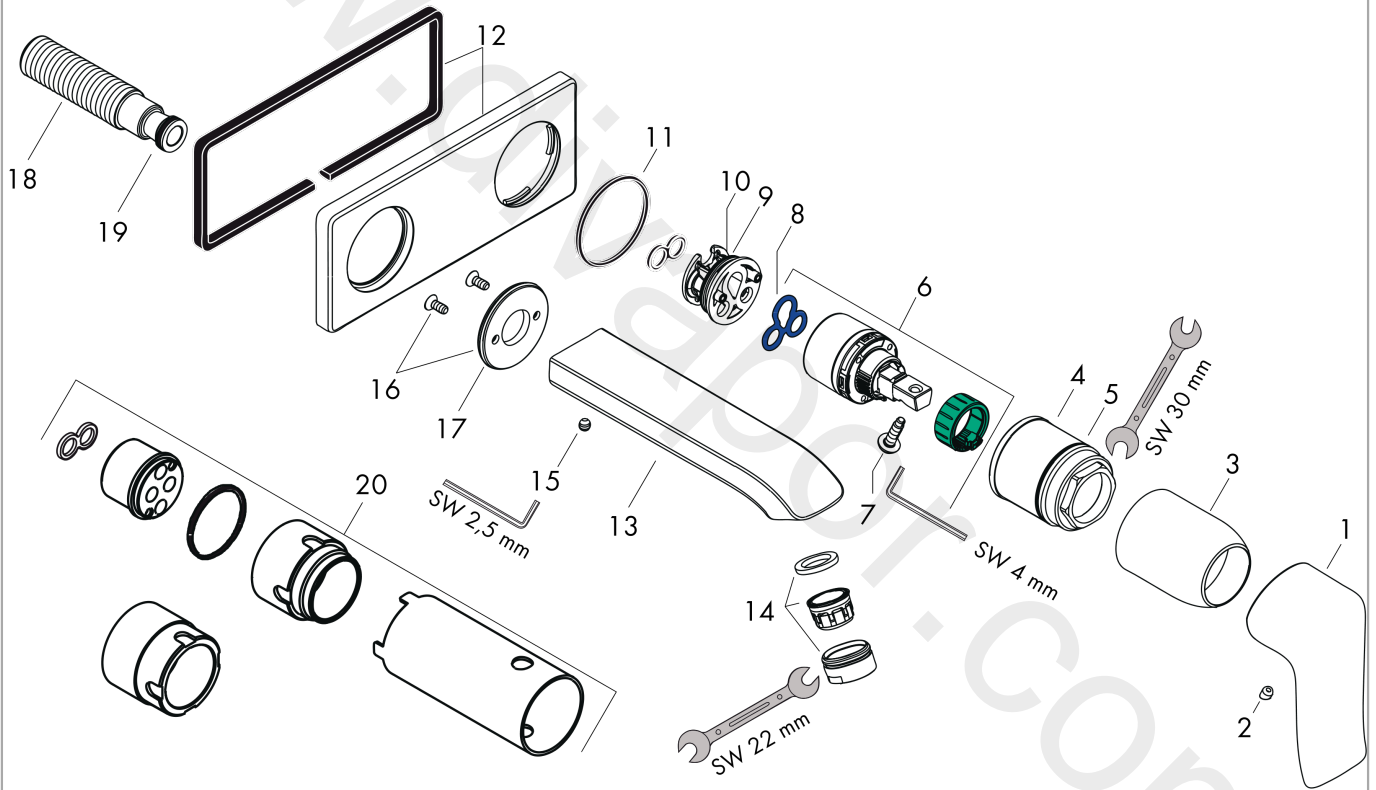

#### product features

- projection: 225 mm
- handle variant: lever handle
- spray type: normal spray
- maximum flow rate at 3 bar: 5 l/min
- ceramic cartridge
- temperature limitation adjustable
- suitable for continuous flow water heaters
- non-closing waste set
- material waste set: metal
- connection type: basic set
- connection dimension: DN15
- handle can be positioned on the right or left, depending on the basic set installation

### Scale drawing

### Flowchart

**Metris**

**Single lever basin mixer for concealed installation wall-mounted with spout 22.5 cm**

Finish: **Chrome** Article Number: **31086007**

**Installation examples**

**Metris**

**Single lever basin mixer for concealed installation wall-mounted with spout 22.5 cm**

Finish: **Chrome** Article Number: **31086007**

**Exploded Drawing**

Year of production: >07/18