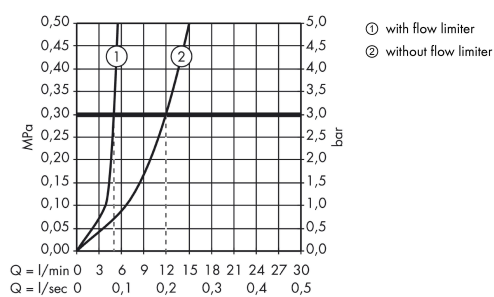

Metris

Single lever basin mixer for concealed installation wall-mounted with spout 22.5 cm

Finish: **Chrome** Article Number: **31086007**

Description

product features

- projection: 225 mm
- handle variant: lever handle
- spray type: normal spray
- maximum flow rate at 3 bar: 5 l/min
- ceramic cartridge
- temperature limitation adjustable
- suitable for continuous flow water heaters
- non-closing waste set
- material waste set: metal
- connection type: basic set
- connection dimension: DN15
- handle can be positioned on the right or left, depending on the basic set installation

Technology

Certificates / Sustainability

Product image

Scale drawing

Flowchart