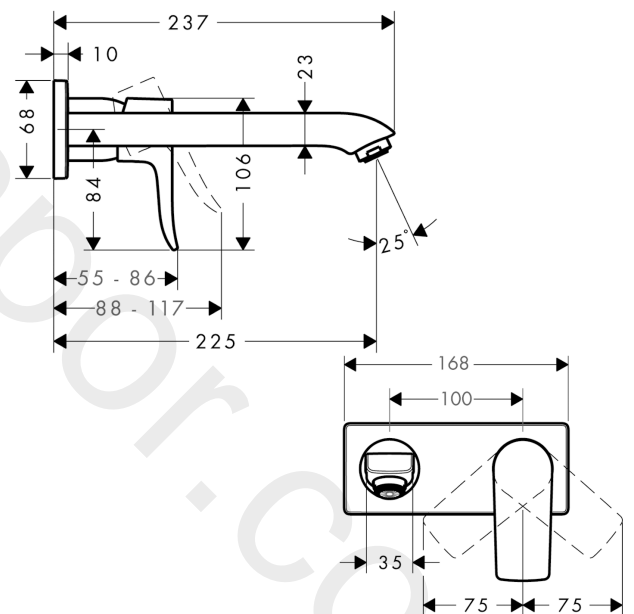

Scale drawing