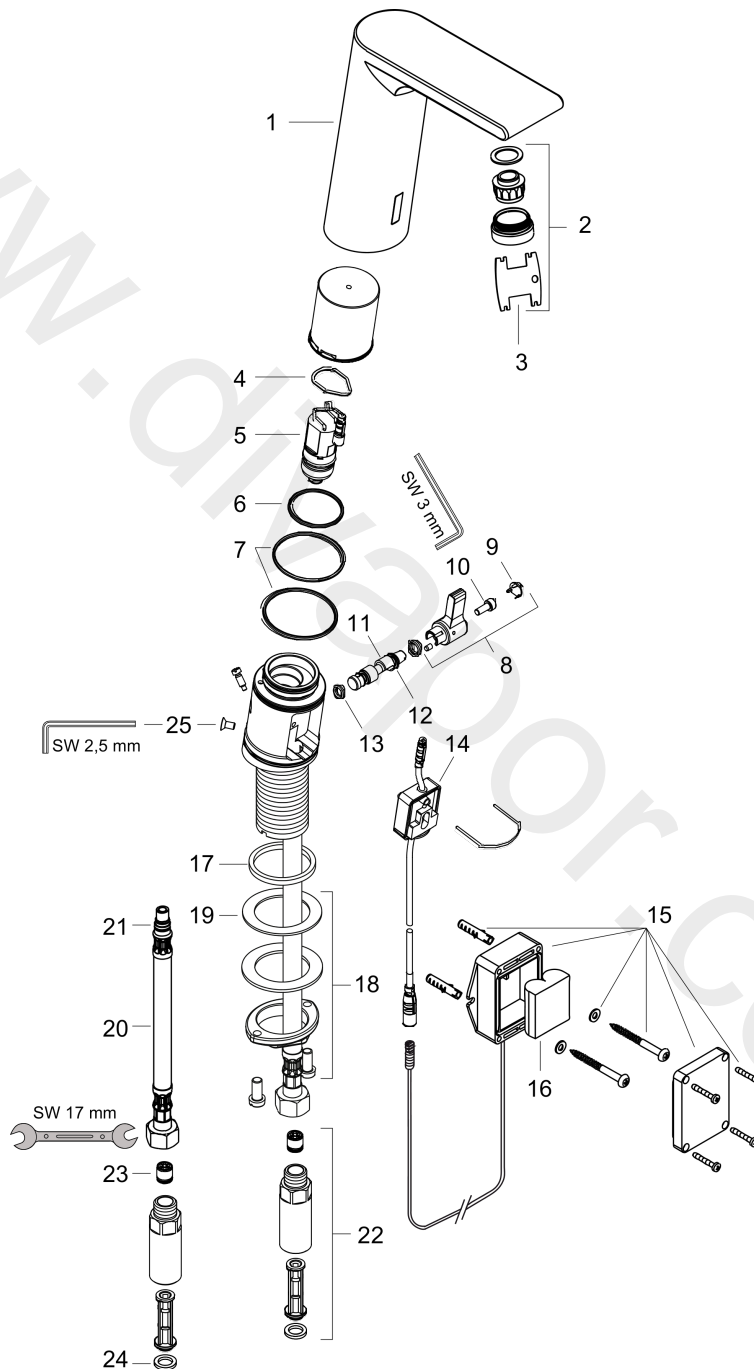

Metris S

Electronic basin mixer with temperature control battery operation

Surfaces: Article Number: **31100000**

Exploded Drawing

Year of production: **09/14 - 01/16**

Metris S

Electronic basin mixer with temperature control battery operation

Surfaces: Article Number: **31100000**

Spare part list

Year of production: 09/14 - 01/16

Pos.	Description	Article Number	Price	PU
1	mixer-hood	92307000	£ 445,00	1
2	aerator M24x1 (5 l/min)	98802000	£ 51,00	1
3	service tool	98808000	£ 16,10	1
4	O-ring 17x2	98199000	£ 3,30	1
5	solenoid valve	95654000	£ 173,00	1
6	O-ring 31x2	98204000	£ 6,10	1
7	O-ring 41x2	98212000	£ 3,30	1
8	sliding gear lever	92379000	£ 96,00	1
9	cover cap	95433000	£ 6,10	1
10	hexagon socket screw M4x10	97661000	£ 6,10	1
11	mixing shaft	92377000	£ 79,00	1
12	O-ring 6x2	98458000	£ 3,30	1
13	O-ring 5x2	98215000	£ 3,30	1
14	electronics	92346000	£ 173,00	1
15	battery box	98801000	£ 51,00	1
16	battery CR-P2 / 6V lithium	97399000	-	1
17	flat seal	98749000	£ 6,10	1
18	fixing set (Ø 32)	13961000	£ 25,00	1
19	lever collar	97548000	£ 3,30	1
20	connection hose 450 mm	92345000	£ 35,00	1
21	O-ring 7x1,5	98422000	£ 3,30	1
22	back flow preventor cartridge with microfilter	92297000	£ 96,00	1
23	non return valve DW 10	96456000	£ 9,00	1
24	sealing set	95581000	£ 6,10	1
25	screw	93272000	£ 3,30	1
a	fixation extension 35 mm	13898000	£ 79,00	1