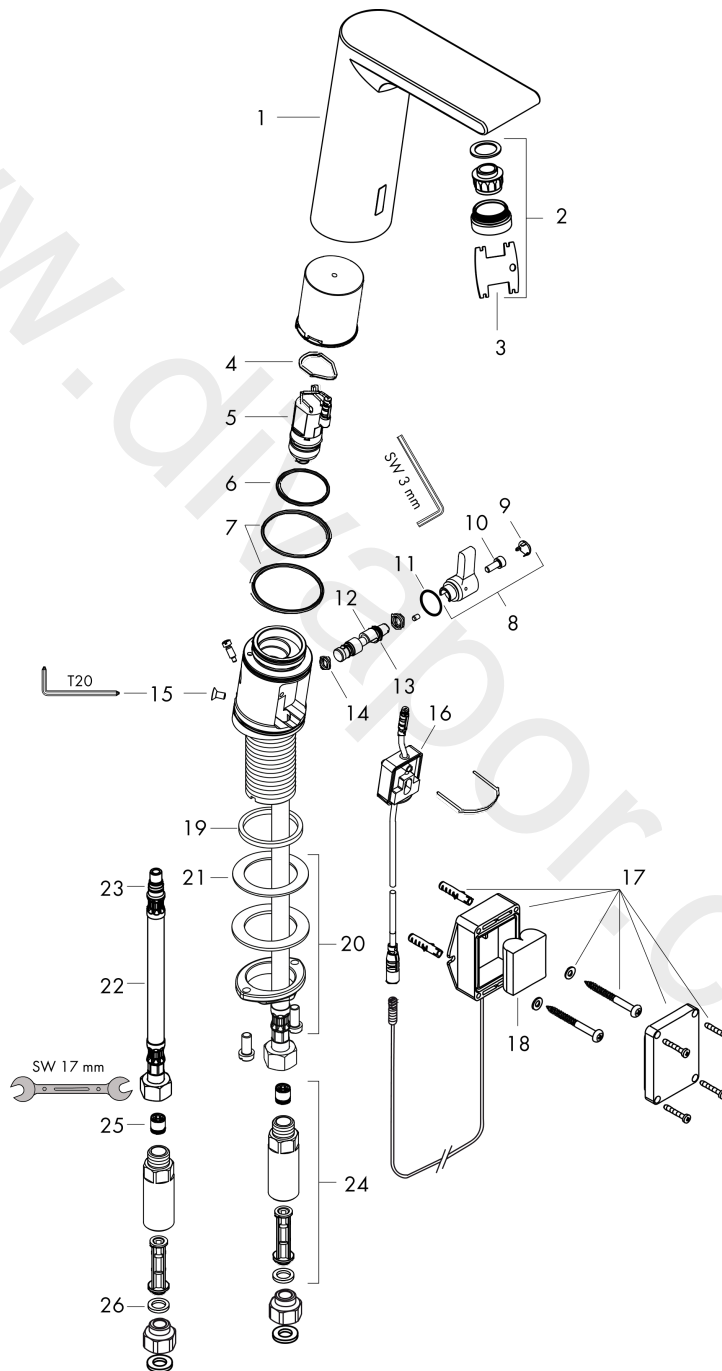

Metris S

Electronic basin mixer with temperature control battery operation

Surfaces: Article Number: **31100007**

Exploded Drawing

Year of production: **07/20 - 07/21**

Metris S

Electronic basin mixer with temperature control battery operation

Surfaces: Article Number: **31100007**

Spare part list

Year of production: **07/20 - 07/21**

Pos.	Description	Article Number	Price	PU
1	mixer-hood	92307000	-	1
2	aerator M24x1 (5 l/min)	98802000	-	1
3	service tool	98808000	-	1
4	O-ring 17x2	98199000	-	1
5	solenoid valve	95654000	-	1
6	O-ring 31x2	98204000	-	1
7	O-ring 41x2	98212000	-	1
8	sliding gear lever	92379000	-	1
9	cover cap	95433000	-	1
10	hexagon socket screw M4x10	97661000	-	1
11	O-ring 12x2	98214000	-	1
12	mixing shaft	92377000	-	1
13	O-ring 6x2	98458000	-	1
14	O-ring 5x2	98215000	-	1
15	screw	93272000	-	1
16	electronics	92346000	-	1
17	battery box	98801000	-	1
18	battery CR-P2 / 6V lithium	97399000	-	1
19	flat seal	98749000	-	1
20	fixing set (Ø 32)	13961000	-	1
21	lever collar	97548000	-	1
22	connection hose 450 mm	92345000	-	1
23	O-ring 7x1,5	98422000	-	1
24	back flow preventor cartridge with microfilter	92297000	-	1
25	non return valve DW 10	96456000	-	1
26	sealing set	95581000	-	1
a	fixation extension 35 mm	13898000	-	1