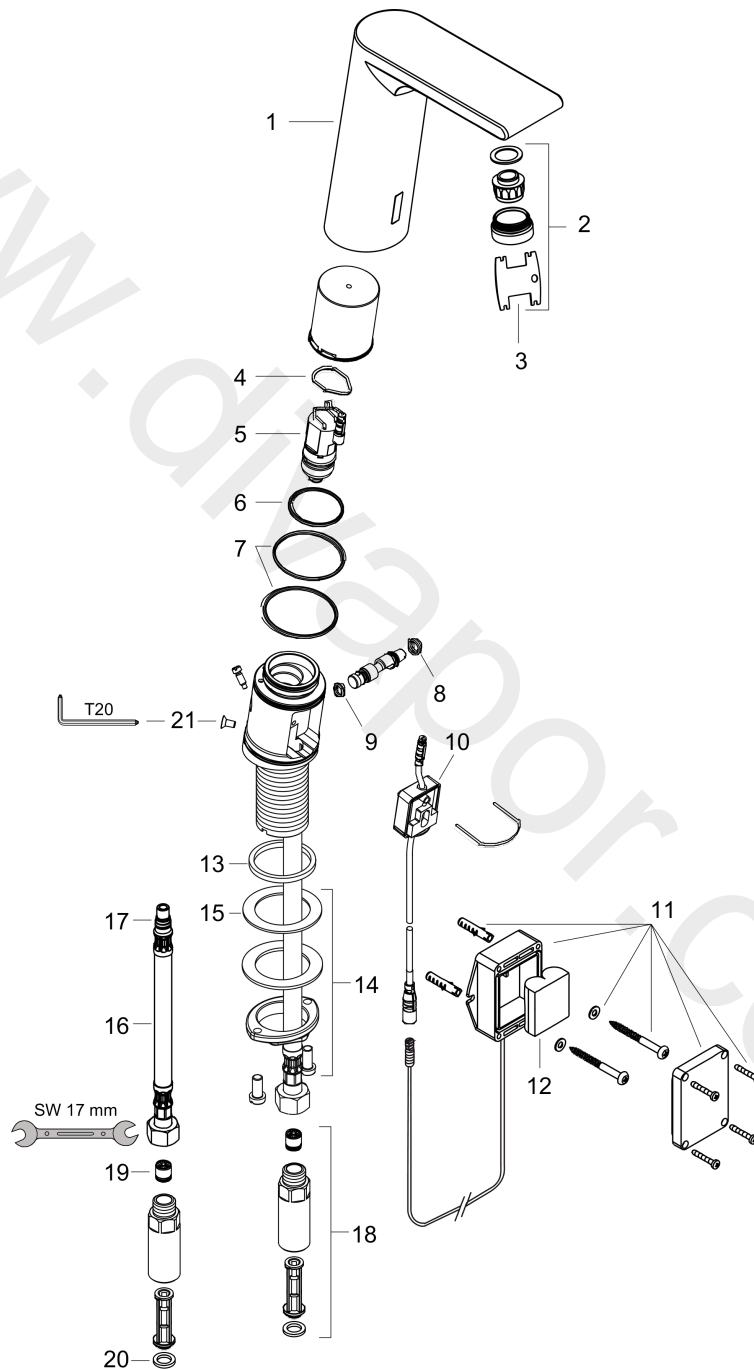

**Metris S**

**Electronic basin mixer with temperature pre-adjustment battery operation**

Surfaces: Article Number: **31101000**

**Exploded Drawing**

Year of production: **02/16 - 03/21**

## Metris S

Electronic basin mixer with temperature pre-adjustment battery operation

Surfaces: Article Number: **31101000**

### Spare part list

Year of production: **02/16 - 03/21**

Pos.	Description	Article Number	Price	PU
1	mixer-hood	92308000	£ 445,00	1
2	aerator M24x1 (5 l/min)	98802000	£ 51,00	1
3	service tool	98808000	£ 16,10	1
4	O-ring 17x2	98199000	£ 3,30	1
5	solenoid valve	95654000	£ 173,00	1
6	O-ring 31x2	98204000	£ 6,10	1
7	O-ring 41x2	98212000	£ 3,30	1
8	O-ring 6x2	98458000	£ 3,30	1
9	O-ring 5x2	98215000	£ 3,30	1
10	electronics	92346000	£ 173,00	1
11	battery box	98801000	£ 51,00	1
12	battery CR-P2 / 6V lithium	97399000	-	1
13	flat seal	98749000	£ 6,10	1
14	fixing set (Ø 32)	13961000	£ 25,00	1
15	lever collar	97548000	£ 3,30	1
16	connection hose 450 mm	92345000	£ 35,00	1
17	O-ring 8x1,5	98423000	£ 3,30	1
18	back flow preventor cartridge with microfilter	92297000	£ 96,00	1
19	non return valve DW 10	96456000	£ 9,00	1
20	sealing set	95581000	£ 6,10	1
21	screw	93272000	£ 3,30	1
a	fixation extension 35 mm	13898000	£ 79,00	1