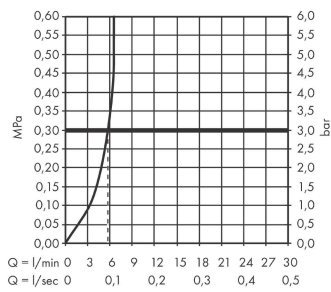

Metris S

Electronic basin mixer with temperature pre-adjustment mains connection 230 V

Finish: **Chrome** Article Number: **31103000**

Product image

Scale drawing

Flowchart