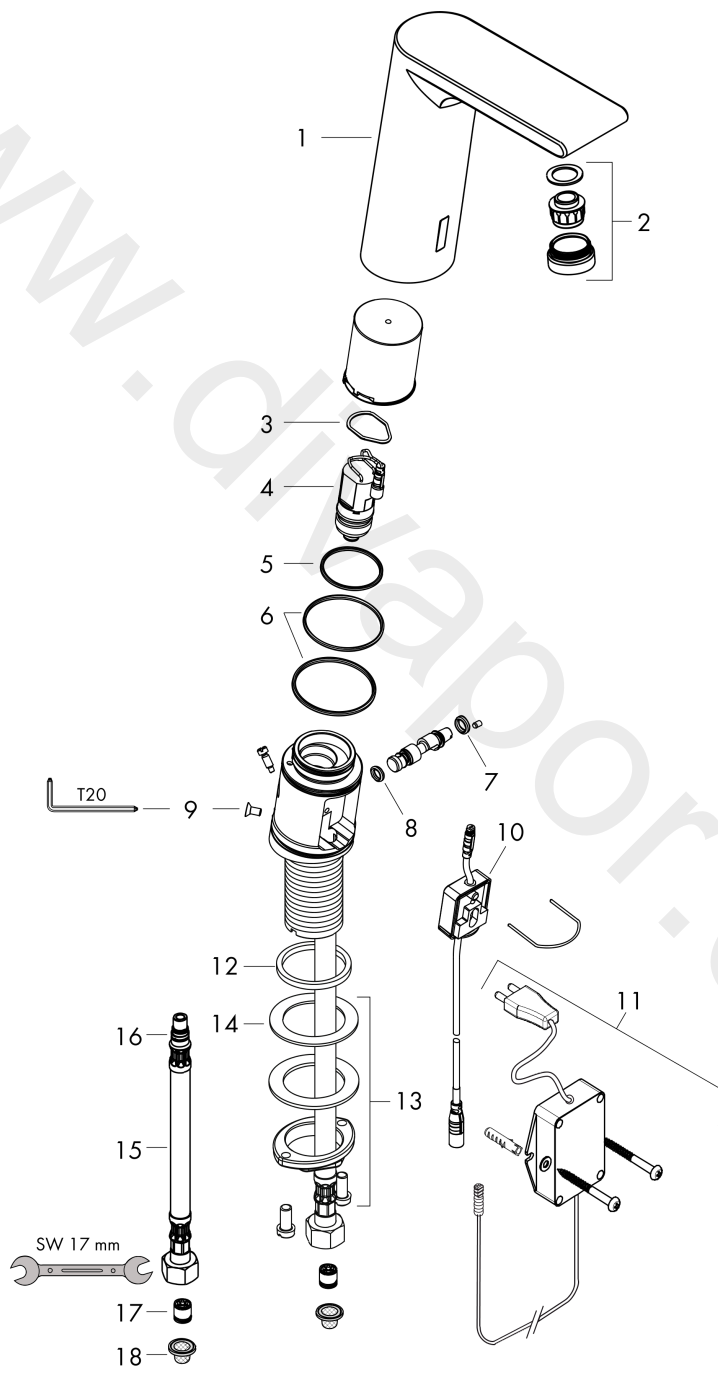

Scale drawing

Flowchart

Metris S

Electronic basin mixer with temperature pre-adjustment mains connection 230 V

Finish: **Chrome** Article Number: **31103000**

Exploded Drawing

Year of production: >10/21

Metris S

Electronic basin mixer with temperature pre-adjustment mains connection 230 V

Finish: **Chrome** Article Number: **31103000**

Spare part list

Year of production: >10/21

Pos.	Description	Article Number	Price	PU
1	mixer-hood	92308000	£ 445,00	1
2	aerator M24x1 (5 l/min)	92372000	£ 20,50	1
3	O-ring 17x2	98199000	£ 3,30	1
4	solenoid valve	95654000	£ 173,00	1
5	O-ring 31x2	98204000	£ 6,10	1
6	O-ring 41x2	98212000	£ 3,30	1
7	O-ring 6x2	98458000	£ 3,30	1
8	O-ring 5x2	98215000	£ 3,30	1
9	screw	93272000	£ 3,30	1
10	electronics	92346000	£ 173,00	1
11	transformer	98800000	£ 173,00	1
12	flat seal	98749000	£ 6,10	1
13	fixing set (Ø 32)	13961000	£ 25,00	1
14	lever collar	97548000	£ 3,30	1
15	connection hose 450 mm M8x0,75 G3/8	95141000	£ 35,00	1
16	O-ring 7x1,5	98422000	£ 3,30	1
17	non return valve DW 10	96456000	£ 9,00	1
18	filter packing	95291000	£ 13,30	1
a	fixation extension 35 mm	13898000	£ 79,00	1