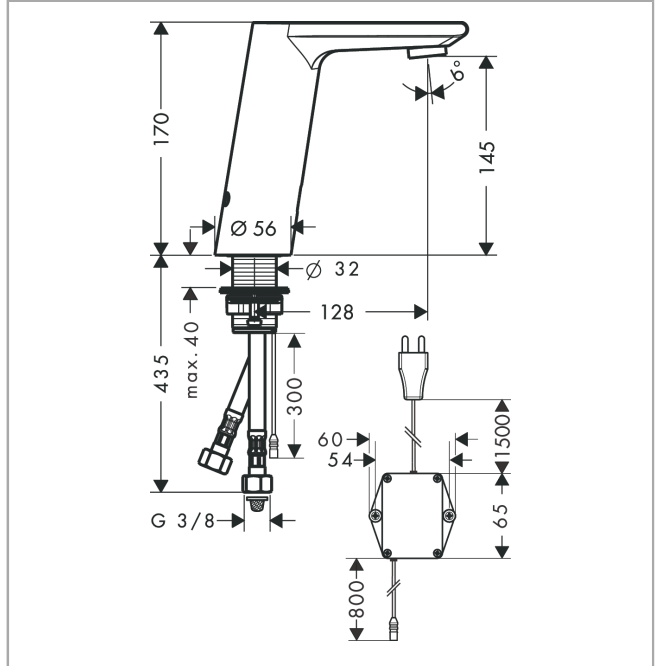

Article Details

Price excl. VAT

841,67 £

Technology

Metris S

Electronic basin mixer with temperature pre-adjustment mains connection 230 V

Finish: **Chrome** Article Number: **31103000**

Product image

Scale drawing

Flowchart

Metris S

Electronic basin mixer with temperature pre-adjustment mains connection 230 V

Finish: **Chrome** Article Number: **31103000**

Exploded Drawing

Year of production: >10/21

Metris S

Electronic basin mixer with temperature pre-adjustment mains connection 230 V

Finish: **Chrome** Article Number: **31103000**

Spare part list

Year of production: >10/21

Pos.	Description	Article Number	Price	PU
1	mixer-hood	92308000	£ 445,00	1
2	aerator M24x1 (5 l/min)	92372000	£ 20,50	1
3	O-ring 17x2	98199000	£ 3,30	1
4	solenoid valve	95654000	£ 173,00	1
5	O-ring 31x2	98204000	£ 6,10	1
6	O-ring 41x2	98212000	£ 3,30	1
7	O-ring 6x2	98458000	£ 3,30	1
8	O-ring 5x2	98215000	£ 3,30	1
9	screw	93272000	£ 3,30	1
10	electronics	92346000	£ 173,00	1
11	transformer	98800000	£ 173,00	1
12	flat seal	98749000	£ 6,10	1
13	fixing set (Ø 32)	13961000	£ 25,00	1
14	lever collar	97548000	£ 3,30	1
15	connection hose 450 mm M8x0,75 G3/8	95141000	£ 35,00	1
16	O-ring 7x1,5	98422000	£ 3,30	1
17	non return valve DW 10	96456000	£ 9,00	1
18	filter packing	95291000	£ 13,30	1
a	fixation extension 35 mm	13898000	£ 79,00	1