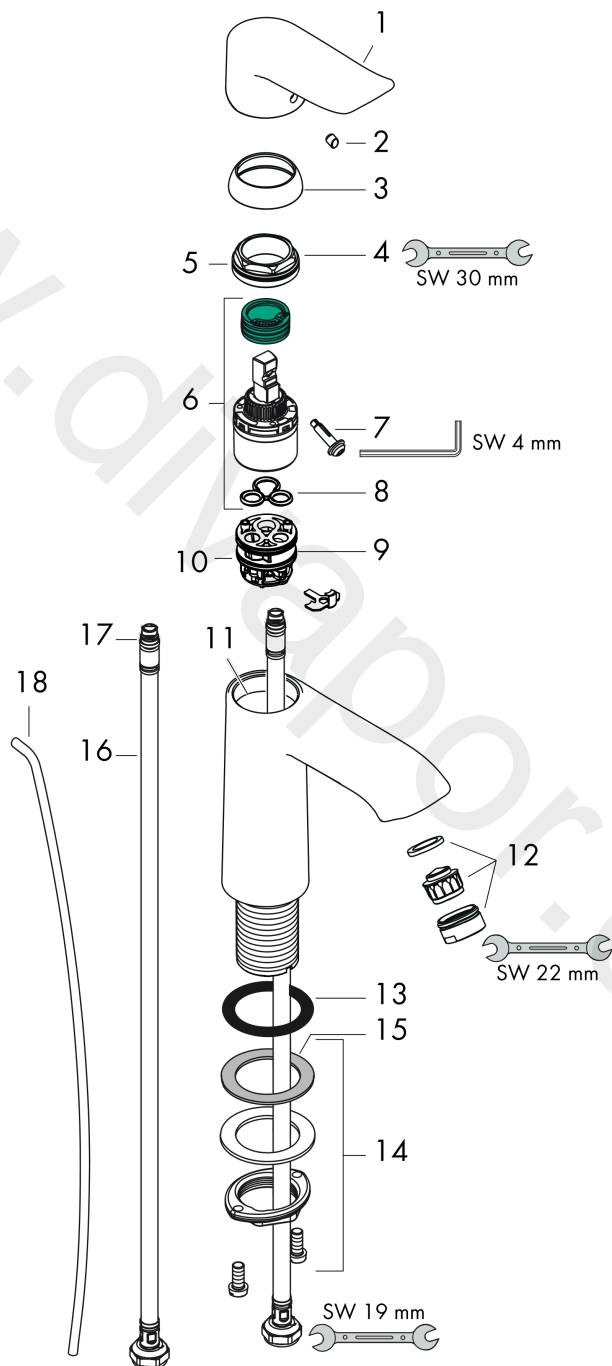

Metris

Single lever basin mixer 110 CoolStart with pop-up waste set

Finish: **Chrome** Article Number: **31121000**

Description

product features

- consists of: single lever basin mixer, waste set
- ComfortZone 110
- projection: 116 mm
- spout height: 100 mm
- handle variant: lever handle
- spray type: normal spray
- maximum flow rate at 3 bar: 5 l/min
- ceramic cartridge
- temperature limitation adjustable
- suitable for continuous flow water heaters
- pop-up waste set G 1¼
- material waste set: metal
- connection type: G ¾ connections
- connection dimension: DN15
- cold water in basic handle position
- EU taxonomy: max. 6 l/min - Substantial Contribution (SC) possible
- WRAS 2305009
- WRAS 2305009 - Approval letter 2305009

Single lever basin mixer 110 CoolStart with pop-up waste set

Finish: **Chrome** Article Number: **31121000**

Flowchart

www.divapor.com

Metris
Single lever basin mixer 110 CoolStart with pop-up waste set
 Finish: **Chrome** Article Number: **31121000**

Exploded Drawing

Year of production: >04/17

Metris**Single lever basin mixer 110 CoolStart with pop-up waste set**Finish: **Chrome** Article Number: **31121000****Spare part list**

Year of production: >04/17

Pos.	Description	Article Number	Price	PU
1	handle	98338000	£ 64,00	1
2	screw cover	96338000	£ 3,30	1
3	flange	97406000	£ 20,50	1
4	nut	97209000	£ 16,10	1
5	O-Ring 32x2	98193000	£ 3,30	1
6	cartridge, assy	92730000	£ 35,00	1
7	locking screw for handle	95140000	£ 6,10	1
8	seal	95008000	£ 9,00	1
9	adapter for cartridge	98324000	£ 16,10	1
10	O-Ring 30x2	98186000	£ 3,30	1
11	O-ring 35x2	92604000	£ 6,10	1
12	aerator M24x1 (5 l/min)	13185000	£ 22,30	1
13	flat seal	98749000	£ 6,10	1
14	fixing set (Ø 32)	13961000	£ 25,00	1
15	lever collar	97548000	£ 3,30	1
16	connection hose 450 mm M8x0,75 G3/8	97206000	£ 35,00	1
17	O-ring 6,6x1,6	93019000	£ 3,30	1
18	pull rod	96657000	£ 13,30	1
a	pop up waste	94139000	£ 96,00	1
b	fixation extension 35 mm	13898000	£ 79,00	1