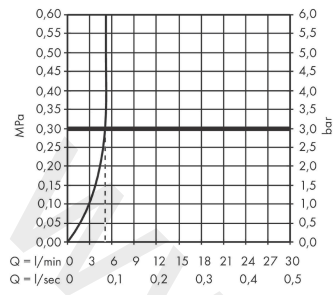

Metris

Single lever basin mixer 110 CoolStart with pop-up waste set

Finish: **Chrome** Article Number: **31121000**

Flowchart

www.divapor.com