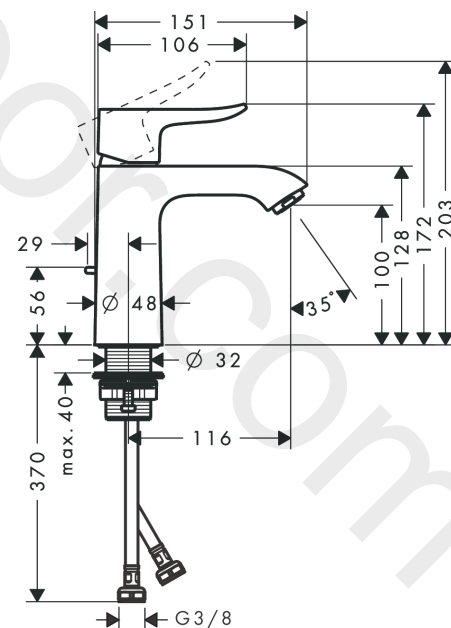

Scale drawing