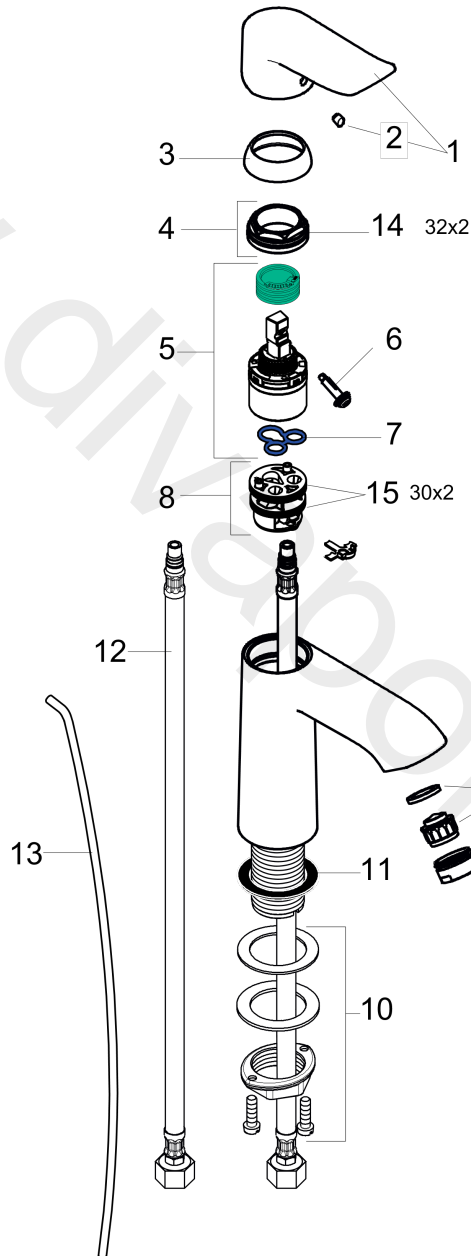

Metris

Single lever basin mixer 100 with pop-up waste set 0.5 GPM

Finish: **Chrome** Article Number: **31123001**

Description

product features

- ComfortZone 110
- projection: 116 mm
- handle variant: lever handle
- spray type: normal spray
- maximum flow rate at 3 bar: 1,9 l/min
- ceramic cartridge
- temperature limitation adjustable
- suitable for continuous flow water heaters
- pop-up waste set G 1
- connection type: G 3/8 compression

Technology

Product image

Metris
Single lever basin mixer 100 with pop-up waste set 0.5 GPM
 Finish: **Chrome** Article Number: **31123001**

Exploded Drawing

Year of production: >01/20

Metris**Single lever basin mixer 100 with pop-up waste set 0.5 GPM**Finish: **Chrome** Article Number: **31123001****Spare part list**

Year of production: >01/20

Pos.	Description	Article Number	Price	PU
1	handle	95519000	£ 43,00	1
2	screw cover	96338000	£ 3,30	1
3	flange	97406000	£ 20,50	1
4	nut	97209000	£ 16,10	1
5	cartridge, assy	95646001	£ 96,00	1
6	locking screw for handle	95140000	£ 6,10	1
7	seal	95008000	£ 9,00	1
8	adapter for cartridge	98750000	£ 13,30	1
9	aerator M24x1 (1,9 l/min)	93502000	-	1
10	fixing set (Ø 32)	13961000	£ 25,00	1
11	flat seal	98749000	£ 6,10	1
12	connection hose 18½" M8x0,75 3/8"	96321001	-	1
13	pull rod	96657000	£ 13,30	1
14	O-Ring 32x2	98193000	£ 3,30	1
15	O-Ring 30x2	98186000	£ 3,30	1
a	pop up waste	88509000	-	1
b	lever collar	97548000	£ 3,30	1
c	O-ring 35x2	92604000	£ 6,10	1
d	lever arm 340mm (ball-Ø12mm)	96324000	£ 25,00	1