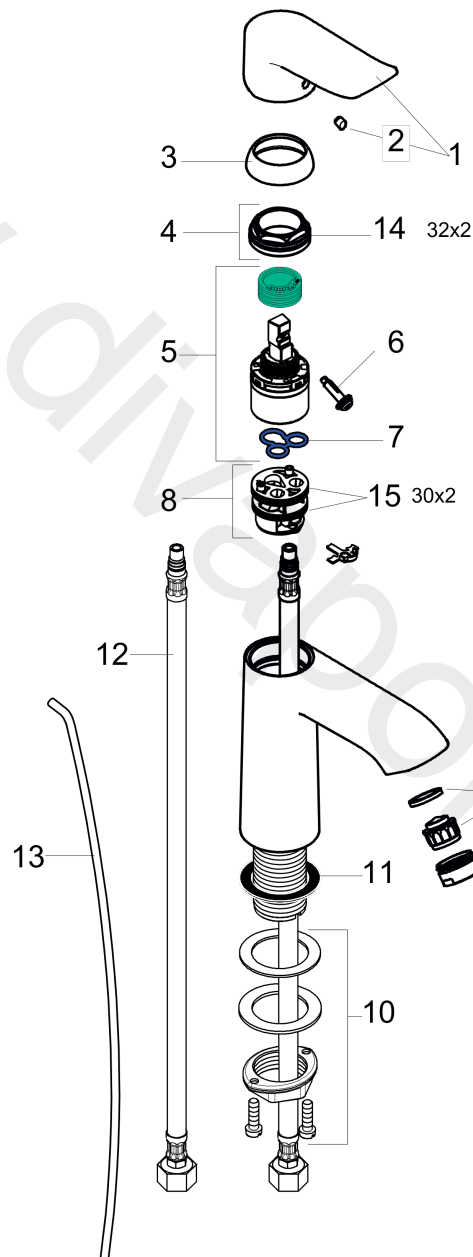

Metris

Single lever basin mixer 100 with pop-up waste set 0.5 GPM

Finish: **Brushed Nickel** Article Number: **31123821**

Description

product features

- ComfortZone 110
- projection: 116 mm
- handle variant: lever handle
- spray type: normal spray
- maximum flow rate at 3 bar: 1,9 l/min
- ceramic cartridge
- temperature limitation adjustable
- suitable for continuous flow water heaters
- pop-up waste set G 1
- connection type: G 3/8 compression

Technology

Product image

Metris
Single lever basin mixer 100 with pop-up waste set 0.5 GPM
 Finish: **Brushed Nickel** Article Number: **31123821**

Exploded Drawing

Year of production: >01/20

Metris**Single lever basin mixer 100 with pop-up waste set 0.5 GPM**Finish: **Brushed Nickel** Article Number: **31123821****Spare part list**

Year of production: >01/20

Pos.	Description	Article Number	Price	PU
1	handle	95519820	-	1
2	screw cover	96338000	£ 3,30	1
3	flange	97406820	£ 35,00	1
4	nut	97209000	£ 16,10	1
5	cartridge, assy	95646001	£ 96,00	1
6	locking screw for handle	95140000	£ 6,10	1
7	seal	95008000	£ 9,00	1
8	adapter for cartridge	98750000	£ 13,30	1
9	aerator M24x1 (1,9 l/min)	93502820	-	1
10	fixing set (Ø 32)	13961000	£ 25,00	1
11	flat seal	98749000	£ 6,10	1
12	connection hose 18½" M8x0,75 3/8"	96321001	-	1
13	pull rod	96657820	£ 35,00	1
14	O-Ring 32x2	98193000	£ 3,30	1
15	O-Ring 30x2	98186000	£ 3,30	1
a	pop up waste	88509820	-	1
b	lever arm 340mm (ball-Ø12mm)	96324000	£ 25,00	1
c	O-ring 35x2	92604000	£ 6,10	1
d	lever collar	97548000	£ 3,30	1