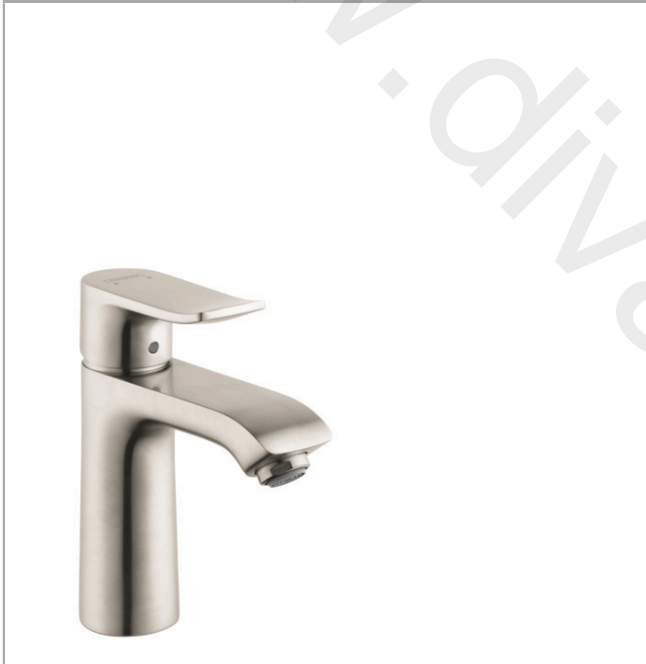

Metris

Single lever basin mixer 100 with pop-up waste set 0.5 GPM

Finish: **Brushed Nickel** Article Number: **31123821**

Description

product features

- ComfortZone 110
- projection: 116 mm
- handle variant: lever handle
- spray type: normal spray
- maximum flow rate at 3 bar: 1,9 l/min
- ceramic cartridge
- temperature limitation adjustable
- suitable for continuous flow water heaters
- pop-up waste set G 1
- connection type: G 3/8 compression

Technology

Product image

Metris
Single lever basin mixer 100 with pop-up waste set 0.5 GPM
 Finish: **Brushed Nickel** Article Number: **31123821**

Exploded Drawing

Year of production: >01/20

Metris**Single lever basin mixer 100 with pop-up waste set 0.5 GPM**Finish: **Brushed Nickel** Article Number: **31123821****Spare part list**

Year of production: >01/20

Pos.	Description	Article Number	Price	PU
1	handle	95519820	-	1
2	screw cover	96338000	£ 3,30	1
3	flange	97406820	£ 35,00	1
4	nut	97209000	£ 16,10	1
5	cartridge, assy	95646001	£ 96,00	1
6	locking screw for handle	95140000	£ 6,10	1
7	seal	95008000	£ 9,00	1
8	adapter for cartridge	98750000	£ 13,30	1
9	aerator M24x1 (1,9 l/min)	93502820	-	1
10	fixing set (Ø 32)	13961000	£ 25,00	1
11	flat seal	98749000	£ 6,10	1
12	connection hose 18½" M8x0,75 3/8"	96321001	-	1
13	pull rod	96657820	£ 35,00	1
14	O-Ring 32x2	98193000	£ 3,30	1
15	O-Ring 30x2	98186000	£ 3,30	1
a	pop up waste	88509820	-	1
b	lever arm 340mm (ball-Ø12mm)	96324000	£ 25,00	1
c	O-ring 35x2	92604000	£ 6,10	1
d	lever collar	97548000	£ 3,30	1