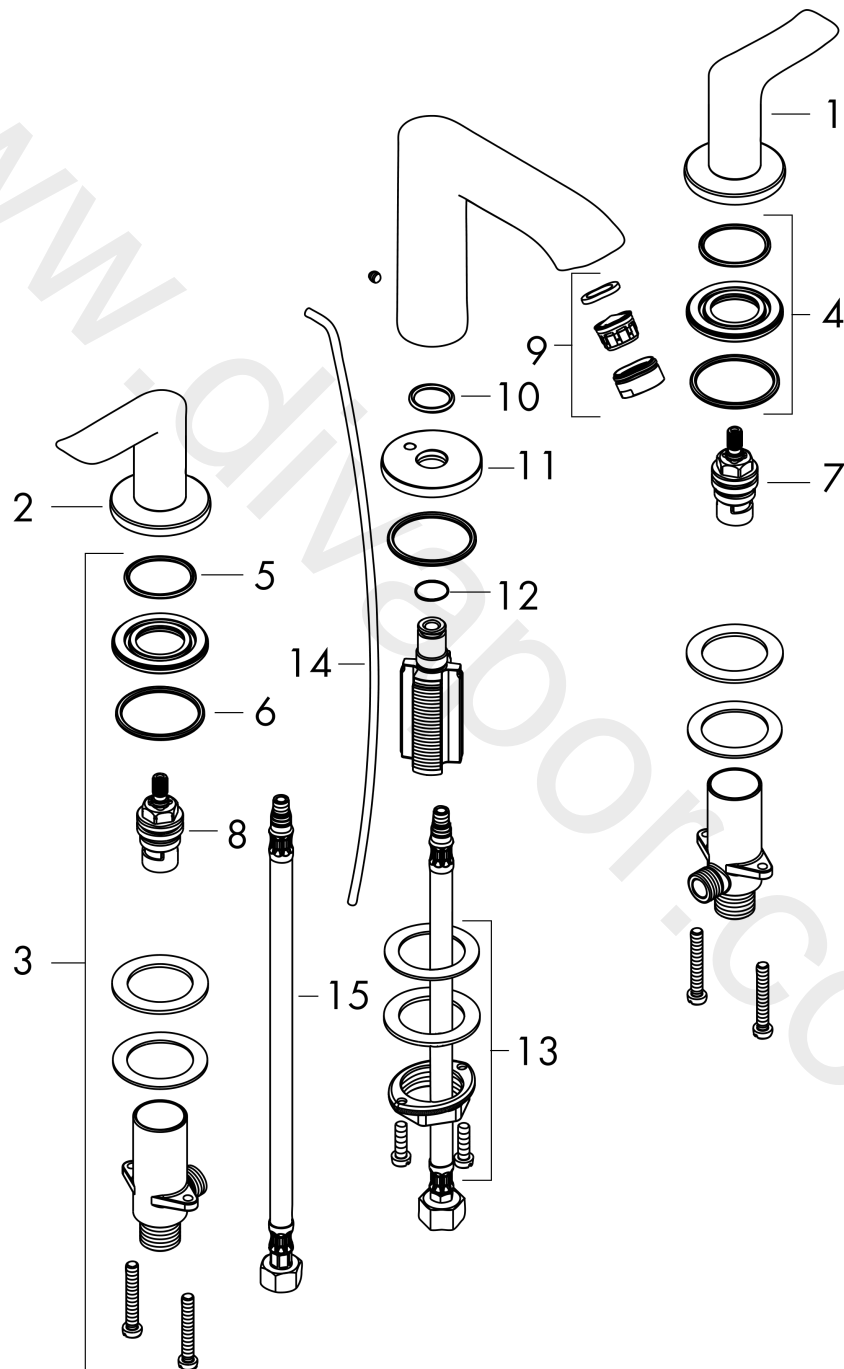

Metris

3-hole basin mixer 100 with pop-up waste set 0.5 GPM

Surfaces: Article Number: **31124001**

Exploded Drawing

Year of production: **10/19 - 07/22**

Metris**3-hole basin mixer 100 with pop-up waste set 0.5 GPM**Surfaces: Article Number: **31124001****Spare part list**Year of production: **10/19 - 07/22**

Pos.	Description	Article Number	Price	PU
1	handle for cold water	95523000	£ 64,00	1
2	handle for hot water	95522000	£ 64,00	1
3	stop valve cpl.	97357001	-	1
4	nut	92854000	£ 20,50	1
5	O-Ring 32x2,5	96364000	£ 25,00	1
6	O-ring 40x3	92634000	£ 3,30	1
7	shut off unit left closing	94008000	£ 43,00	1
8	shut off unit right closing	94009000	£ 43,00	1
9	aerator M24x1 (1,9 l/min)	93502000	-	1
10	O-ring 18x2,5	98139000	£ 3,30	1
11	escutcheon for spout	97505000	£ 64,00	1
12	O-ring 11x2	98127000	£ 3,30	1
13	fixing set (Ø 32)	13961000	£ 25,00	1
14	pull rod	96657000	£ 13,30	1
15	connection hose 18½" M8x0,75 3/8"	96321001	-	1
a	spout cpl.	95679000	£ 275,00	1
b	pop up waste	88509000	-	1
c	lever collar	97548000	£ 3,30	1
d	O-ring 7x1,5	98422000	£ 3,30	1