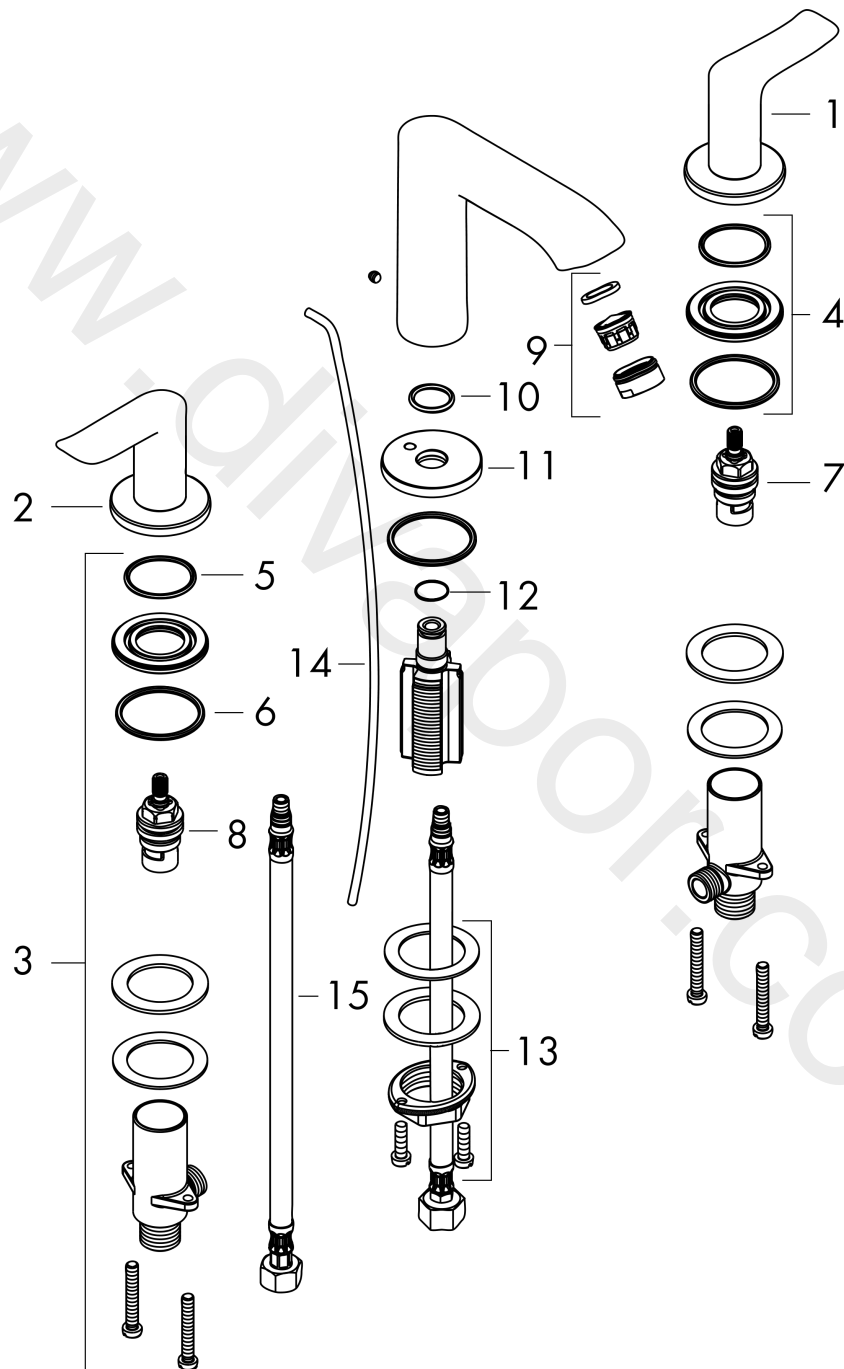

Metris

3-hole basin mixer 100 with pop-up waste set 0.5 GPM

Surfaces: Article Number: **31124821**

Exploded Drawing

Year of production: **10/19 - 07/22**

Metris**3-hole basin mixer 100 with pop-up waste set 0.5 GPM**Surfaces: Article Number: **31124821****Spare part list**Year of production: **10/19 - 07/22**

Pos.	Description	Article Number	Price	PU
1	handle for cold water	95523820	-	1
2	handle for hot water	95522820	-	1
3	stop valve cpl.	97357001	-	1
4	nut	92854000	£ 20,50	1
5	O-Ring 32x2,5	96364000	£ 25,00	1
6	O-ring 40x3	92634000	£ 3,30	1
7	shut off unit left closing	94008000	£ 43,00	1
8	shut off unit right closing	94009000	£ 43,00	1
9	aerator M24x1 (1,9 l/min)	93502820	-	1
10	O-ring 18x2,5	98139000	£ 3,30	1
11	escutcheon for spout	97505820	-	1
12	O-ring 11x2	98127000	£ 3,30	1
13	fixing set (Ø 32)	13961000	£ 25,00	1
14	pull rod	96657820	£ 35,00	1
15	connection hose 18½" M8x0,75 3/8"	96321001	-	1
a	pop up waste	88509820	-	1
b	spout cpl.	95679820	£ 445,00	1
c	lever collar	97548000	£ 3,30	1
d	O-ring 7x1,5	98422000	£ 3,30	1