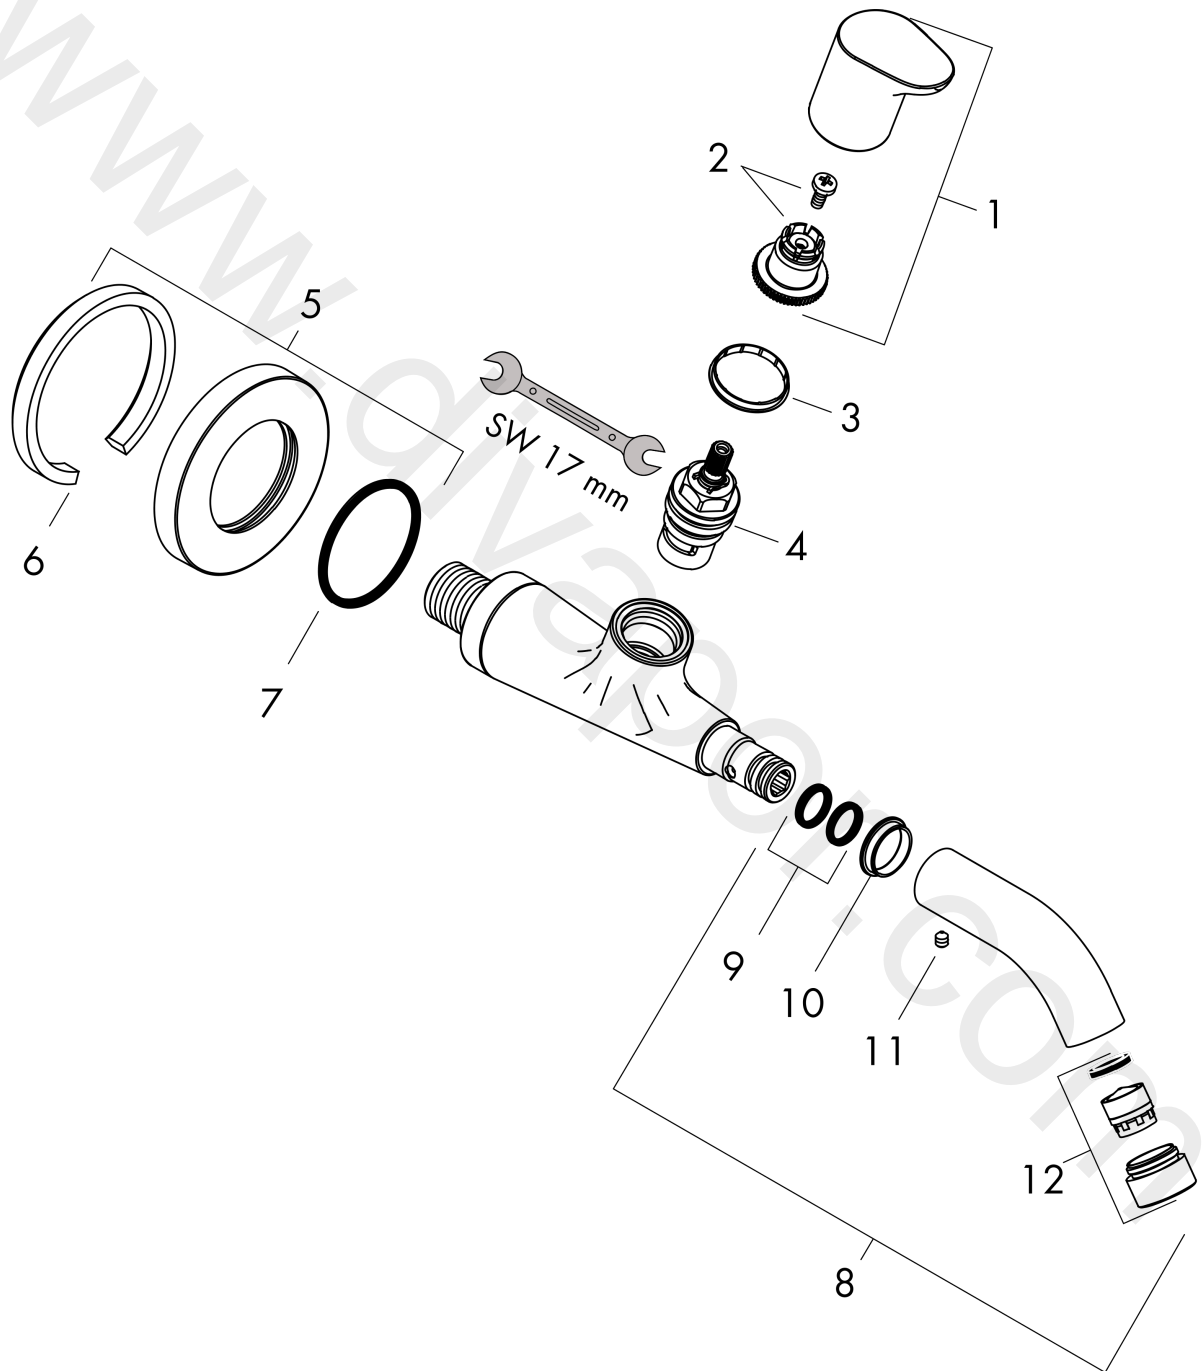

**Focus**

**Tap wall-mounted without waste set**

Surfaces: Article Number: **31131000**

**Exploded Drawing**

Year of production: **05/14 - 06/22**

**Focus**

**Tap wall-mounted without waste set**

Surfaces: Article Number: **31131000**

**Spare part list**

Year of production: **05/14 - 06/22**

Pos.	Description	Article Number	Price	PU
1	handle	95938000	-	1
2	handle fixing set	94184000	£ 6,10	1
3	set of color-rings cold / hot water	96319000	£ 9,00	1
4	shut off unit right closing	94009000	£ 43,00	1
5	escutcheon	97734000	£ 9,00	1
6	seal	97530000	£ 6,10	1
7	O-ring 36x2	98156000	£ 3,30	1
8	spout cpl.	92319000	£ 137,00	1
9	O-ring 11x2	98127000	£ 3,30	1
10	set of color-rings cold / hot water	98927000	£ 20,50	1
11	hollow set screw M4x5	92846000	£ 13,30	1
12	aerator M18x1 (5 l/min)	95387000	£ 43,00	1