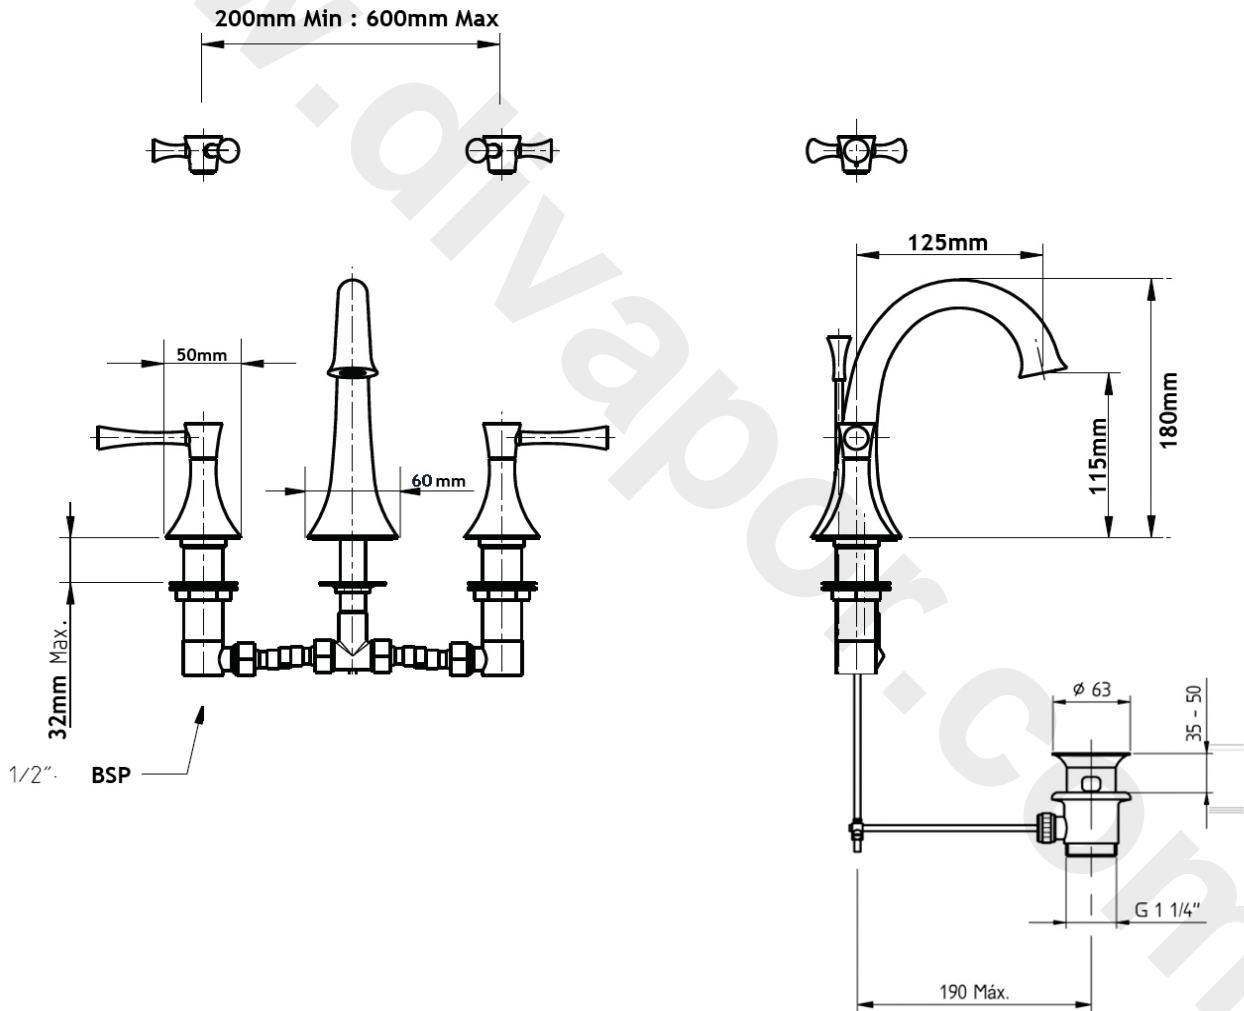

TECHNICAL DRAWING

Brookhaven 3h Basin Mixer

Code: 31141MW.W
31140MW.W

CIFIAL 

CIFIAL UK LTD
7 Faraday Court, Park Farm Ind Est
Wellingborough, Northants NN8 6XY
Tel: 01933 402008 Fax: 01933 402063
Email: sales@cifial.co.uk
Website: www.cifial.co.uk

1	'T' piece	1
2	Spline Extension	2
3	Brass Washer	1
4	Washer	1
5	Washer	2
6	Aerator Assembly	1
7	Spout	1
8	Complete waste system	1
9	Flexible Hose	2
10	Lift Rod	1
12	Pop-up Waste Knob	1
13	Nipple	1
14	'o' ring	1
15	'o' ring	1
16	Grub Screw	2
17	Lock nut 3/8"	1
18	Cross Handle Assembly	2
20	Lever Assembly	2
22	Handle Set Screw	2
23	Bell Crown	2
24	Valve Body - cold	1
25	Valve Body - hot	1