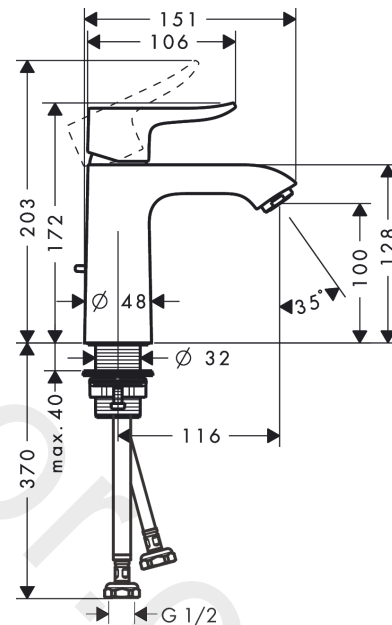

#### product features

- ComfortZone 110
- projection: 116 mm
- spout height: 100 mm
- handle variant: lever handle
- spray type: normal spray
- maximum flow rate at 3 bar: 3,8 l/min
- ceramic cartridge
- temperature limitation adjustable
- connection type: G 1/2 connections
- connection dimension: DN15

### Scale drawing

Finish: **Chrome** Article Number: **31151009**

**Spare part list**

Year of production: >04/20

Pos.	Description	Article Number	Price	PU
1	handle	95519000	£ 43,00	1
2	screw cover	96338000	£ 3,30	1
3	flange	97406000	£ 20,50	1
4	nut	97209000	£ 16,10	1
5	O-Ring 32x2	98193000	£ 3,30	1
6	cartridge, assy	95646000	£ 96,00	1
7	locking screw for handle	95140000	£ 6,10	1
8	seal	95008000	£ 9,00	1
9	adapter for cartridge	98750000	£ 13,30	1
10	O-Ring 30x2	98186000	£ 3,30	1
11	O-ring 35x2	92604000	£ 6,10	1
12	aerator M24x1 (3,5 l/min)	92508000	£ 20,50	1
13	flat seal	98749000	£ 6,10	1
14	fixing set (Ø 32)	13961000	£ 25,00	1
15	lever collar	97548000	£ 3,30	1
16	connection hose 450 mm M8x0,75 G½	97443000	£ 20,50	1
17	O-ring 6,6x1,6	93019000	£ 3,30	1
a	fixation extension 35 mm	13898000	£ 79,00	1