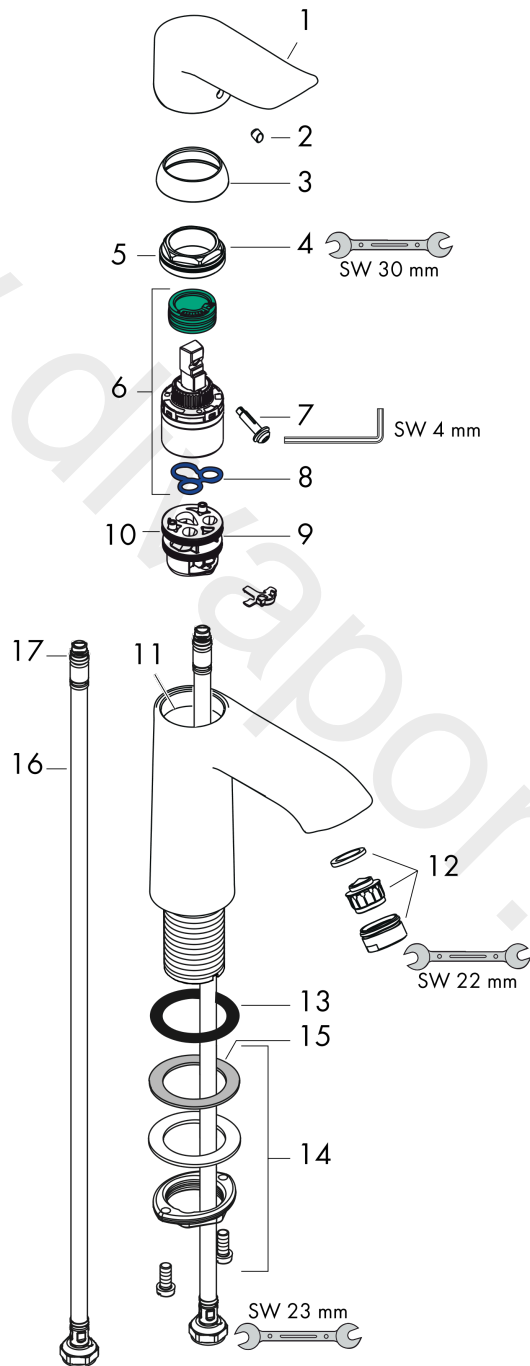

#### product features

- ComfortZone 110
- projection: 116 mm
- spout height: 100 mm
- handle variant: lever handle
- spray type: normal spray
- maximum flow rate at 3 bar: 3,8 l/min
- ceramic cartridge
- temperature limitation adjustable
- connection type: G 1/2 connections
- connection dimension: DN15

### Scale drawing

### Flowchart

**Metris**  
**Single lever basin mixer 110 without waste set 2 ticks**  
 Finish: **Chrome** Article Number: **31151009**

**Exploded Drawing**

Year of production: >04/20

**Metris**

**Single lever basin mixer 110 without waste set 2 ticks**

Finish: **Chrome** Article Number: **31151009**

**Spare part list**

Year of production: >04/20

Pos.	Description	Article Number	Price	PU
1	handle	95519000	£ 43,00	1
2	screw cover	96338000	£ 3,30	1
3	flange	97406000	£ 20,50	1
4	nut	97209000	£ 16,10	1
5	O-Ring 32x2	98193000	£ 3,30	1
6	cartridge, assy	95646000	£ 96,00	1
7	locking screw for handle	95140000	£ 6,10	1
8	seal	95008000	£ 9,00	1
9	adapter for cartridge	98750000	£ 13,30	1
10	O-Ring 30x2	98186000	£ 3,30	1
11	O-ring 35x2	92604000	£ 6,10	1
12	aerator M24x1 (3,5 l/min)	92508000	£ 20,50	1
13	flat seal	98749000	£ 6,10	1
14	fixing set (Ø 32)	13961000	£ 25,00	1
15	lever collar	97548000	£ 3,30	1
16	connection hose 450 mm M8x0,75 G½	97443000	£ 20,50	1
17	O-ring 6,6x1,6	93019000	£ 3,30	1
a	fixation extension 35 mm	13898000	£ 79,00	1