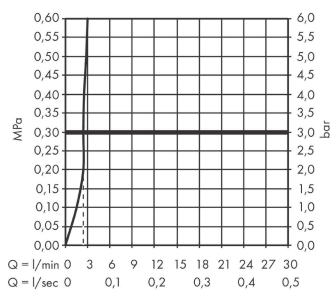

Metris

Single lever basin mixer 110 without waste set 2 ticks

Finish: **Chrome** Article Number: **31151009**

Description

product features

- ComfortZone 110
- projection: 116 mm
- spout height: 100 mm
- handle variant: lever handle
- spray type: normal spray
- maximum flow rate at 3 bar: 3,8 l/min
- ceramic cartridge
- temperature limitation adjustable
- connection type: G 1/2 connections
- connection dimension: DN15

Technology

Product image

Scale drawing

Flowchart