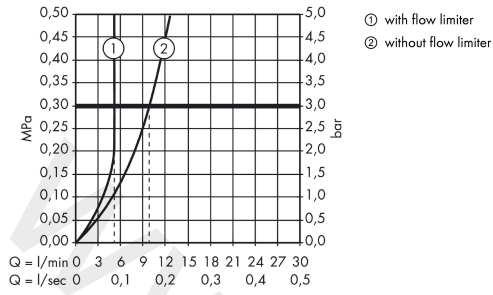

Metris S

Single lever basin mixer with swivel spout and pop-up waste set

Finish: **Chrome** Article Number: **31159000**

Flowchart

www.divapor.com