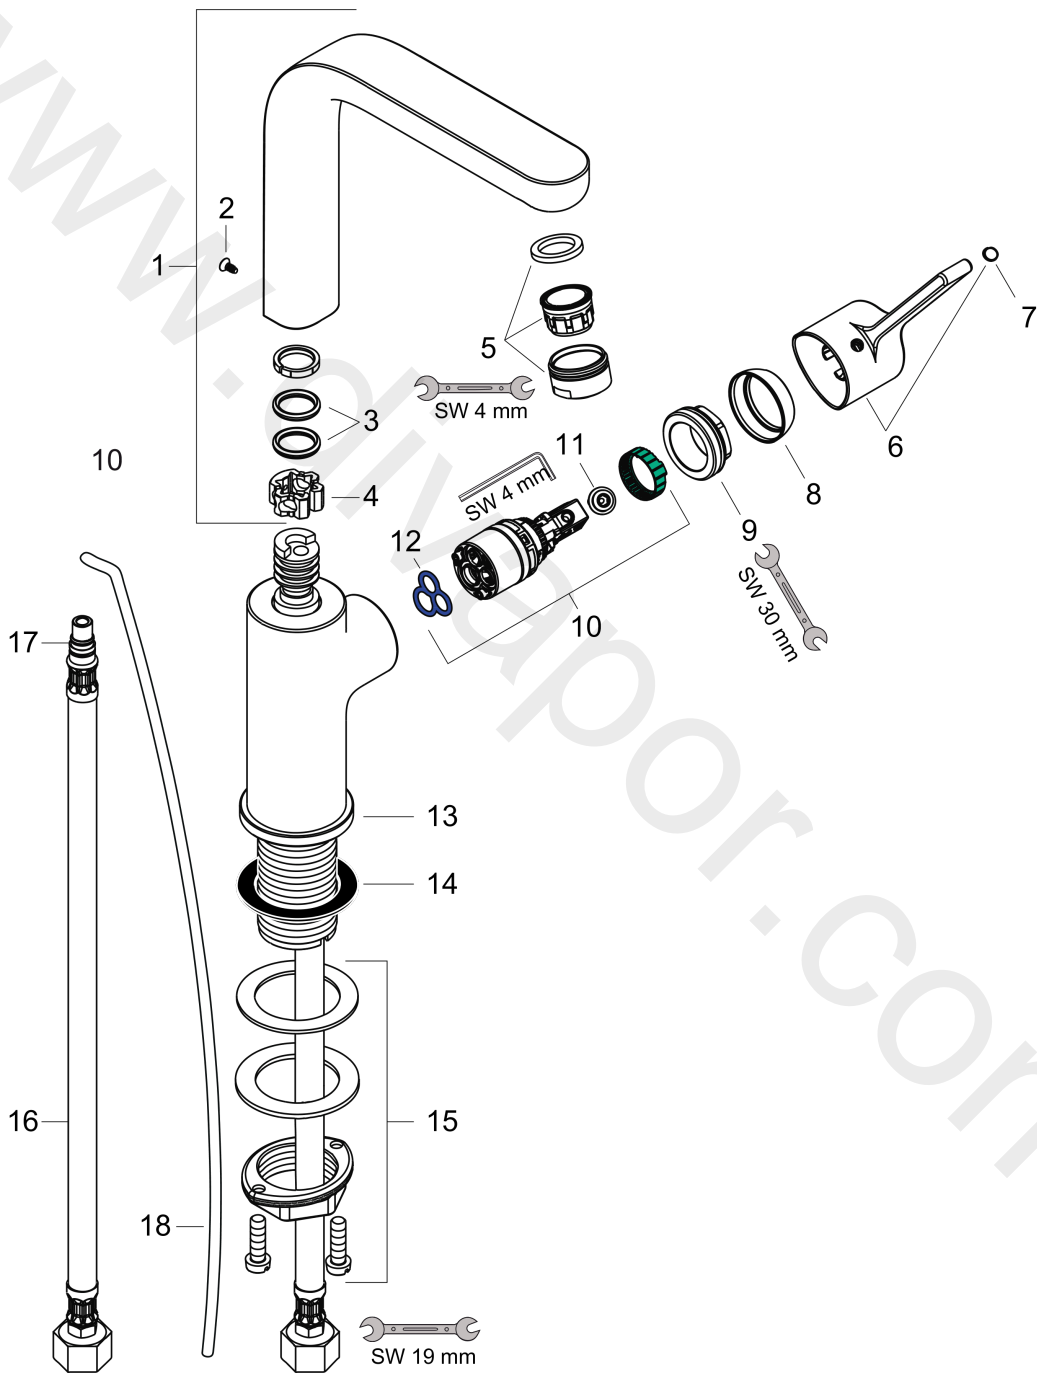

Metris S

Single lever basin mixer with swivel spout and pop-up waste set

Finish: **Chrome** Article Number: **31159000**

Description

product features

- consists of: single lever basin mixer, waste set
- ComfortZone 230
- projection: 138 mm
- spout height: 226 mm
- handle variant: lever handle
- swivel range 120°
- spray type: normal spray
- maximum flow rate at 3 bar: 5 l/min
- ceramic cartridge
- temperature limitation adjustable
- suitable for continuous flow water heaters
- pop-up waste set G 1¼
- material waste set: metal
- connection type: G ¾ connections
- connection dimension: DN15
- handle position on the side: bottom-side at the base body (not suitable for wash bowls)

Single lever basin mixer with swivel spout and pop-up waste set

Finish: **Chrome** Article Number: **31159000**

Flowchart

www.divapor.com

Metris S

Single lever basin mixer with swivel spout and pop-up waste set

Finish: **Chrome** Article Number: **31159000**

Exploded Drawing

Year of production: >04/11

Metris S

Single lever basin mixer with swivel spout and pop-up waste set

Finish: **Chrome** Article Number: **31159000**

Spare part list

Year of production: >04/11

Pos.	Description	Article Number	Price	PU
1	spout cpl.	95653000	£ 173,00	1
2	screw	97662000	£ 9,00	1
3	O-Ring 14x2,5	98189000	£ 3,30	1
4	axialring	97558000	£ 3,30	1
5	aerator M24x1 (5 l/min)	13185000	£ 22,30	1
6	handle	95652000	£ 43,00	1
7	screw cover	96338000	£ 3,30	1
8	flange	95493000	£ 20,50	1
9	nut	95178000	£ 43,00	1
10	cartridge, assy	97685000	£ 64,00	1
11	locking screw for handle	95140000	£ 6,10	1
12	seal	98865000	£ 35,00	1
13	escutcheon Ø 46 mm	95268000	£ 25,00	1
14	flat seal	98749000	£ 6,10	1
15	fixing set (Ø 32)	13961000	£ 25,00	1
16	connection hose 450 mm M8x0,75 G3/8	97206000	£ 35,00	1
17	O-ring 7x1,5	98422000	£ 3,30	1
18	pull rod	96657000	£ 13,30	1
a	fixation extension 35 mm	13898000	£ 79,00	1