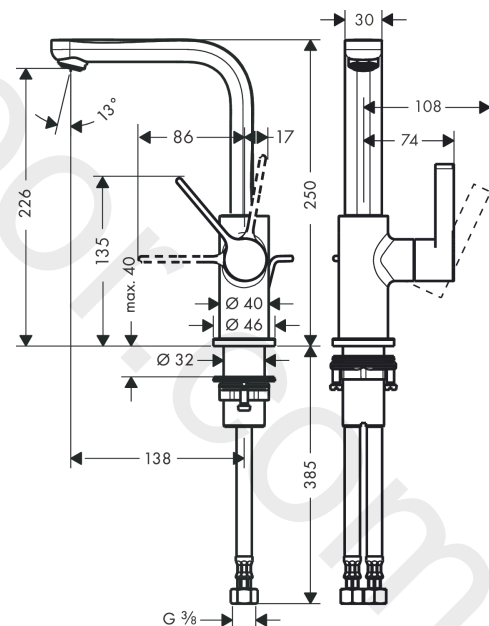

Scale drawing