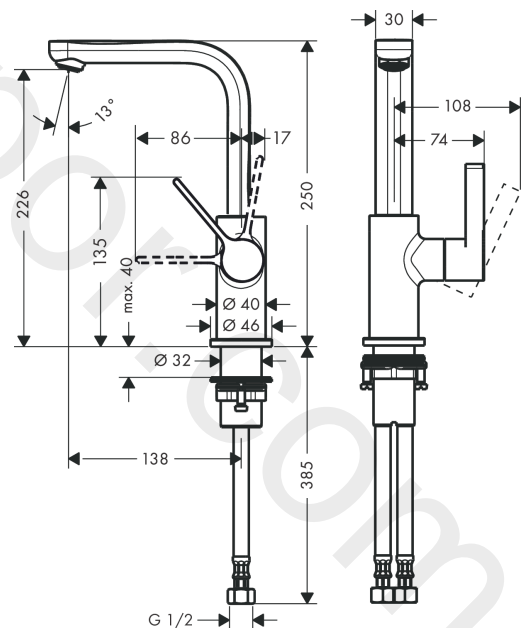

Metris S

Single lever basin mixer 230 with swivel spout and push-open waste set

Finish: **Chrome** Article Number: **31161007**

Description

product features

- consists of: single lever basin mixer, waste set
- ComfortZone 230
- projection: 138 mm
- spout height: 226 mm
- handle variant: lever handle
- swivel range 120°
- spray type: normal spray
- maximum flow rate at 3 bar: 5 l/min
- ceramic cartridge
- temperature limitation adjustable
- suitable for continuous flow water heaters
- push-open waste set G 1¼
- material waste set: metal
- connection type: G ½ connections
- connection dimension: DN15
- handle position on the side: bottom-side at the base body (not suitable for wash bowls)

Technology

Product image

Scale drawing

Metris S

Single lever basin mixer 230 with swivel spout and push-open waste set

Finish: **Chrome** Article Number: **31161007**

Flowchart

Metris S

Single lever basin mixer 230 with swivel spout and push-open waste set

Finish: **Chrome** Article Number: **31161007**

Exploded Drawing

Year of production: >10/18

Metris S

Single lever basin mixer 230 with swivel spout and push-open waste set

Finish: **Chrome** Article Number: **31161007**

Spare part list

Year of production: >10/18

Pos.	Description	Article Number	Price	PU
1	spout cpl.	95653000	-	1
2	screw	97662000	-	1
3	O-Ring 14x2,5	98189000	-	1
4	axialring	97558000	-	1
5	aerator M18x1 (5 l/min)	95387000	-	1
6	handle	95652000	-	1
7	screw cover	96338000	-	1
8	flange	95493000	-	1
9	nut	95178000	-	1
10	O-ring 24x2	98388000	-	1
11	cartridge, assy	97685000	-	1
12	locking screw for handle	95140000	-	1
13	seal	98865000	-	1
14	escutcheon Ø 46 mm	95268000	-	1
15	flat seal	98749000	-	1
16	fixing set (Ø 32)	13961000	-	1
17	lever collar	97548000	-	1
18	connection hose 450 mm M8x0,75 G½	97443000	-	1
19	O-ring 7x1,5	98422000	-	1
a	push-open waste set	50100000	-	1
b	fixation extension 35 mm	13898000	-	1