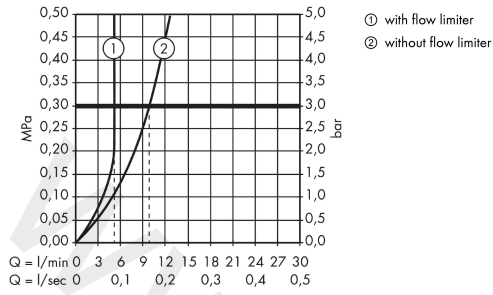

Metris S

Single lever basin mixer 230 with swivel spout and push-open waste set

Finish: **Chrome** Article Number: **31161007**

Description

product features

- consists of: single lever basin mixer, waste set
- ComfortZone 230
- projection: 138 mm
- spout height: 226 mm
- handle variant: lever handle
- swivel range 120°
- spray type: normal spray
- maximum flow rate at 3 bar: 5 l/min
- ceramic cartridge
- temperature limitation adjustable
- suitable for continuous flow water heaters
- push-open waste set G 1¼
- material waste set: metal
- connection type: G ½ connections
- connection dimension: DN15
- handle position on the side: bottom-side at the base body (not suitable for wash bowls)

Technology

Product image

Scale drawing

Metris S

Single lever basin mixer 230 with swivel spout and push-open waste set

Finish: **Chrome** Article Number: **31161007**

Flowchart

Metris S