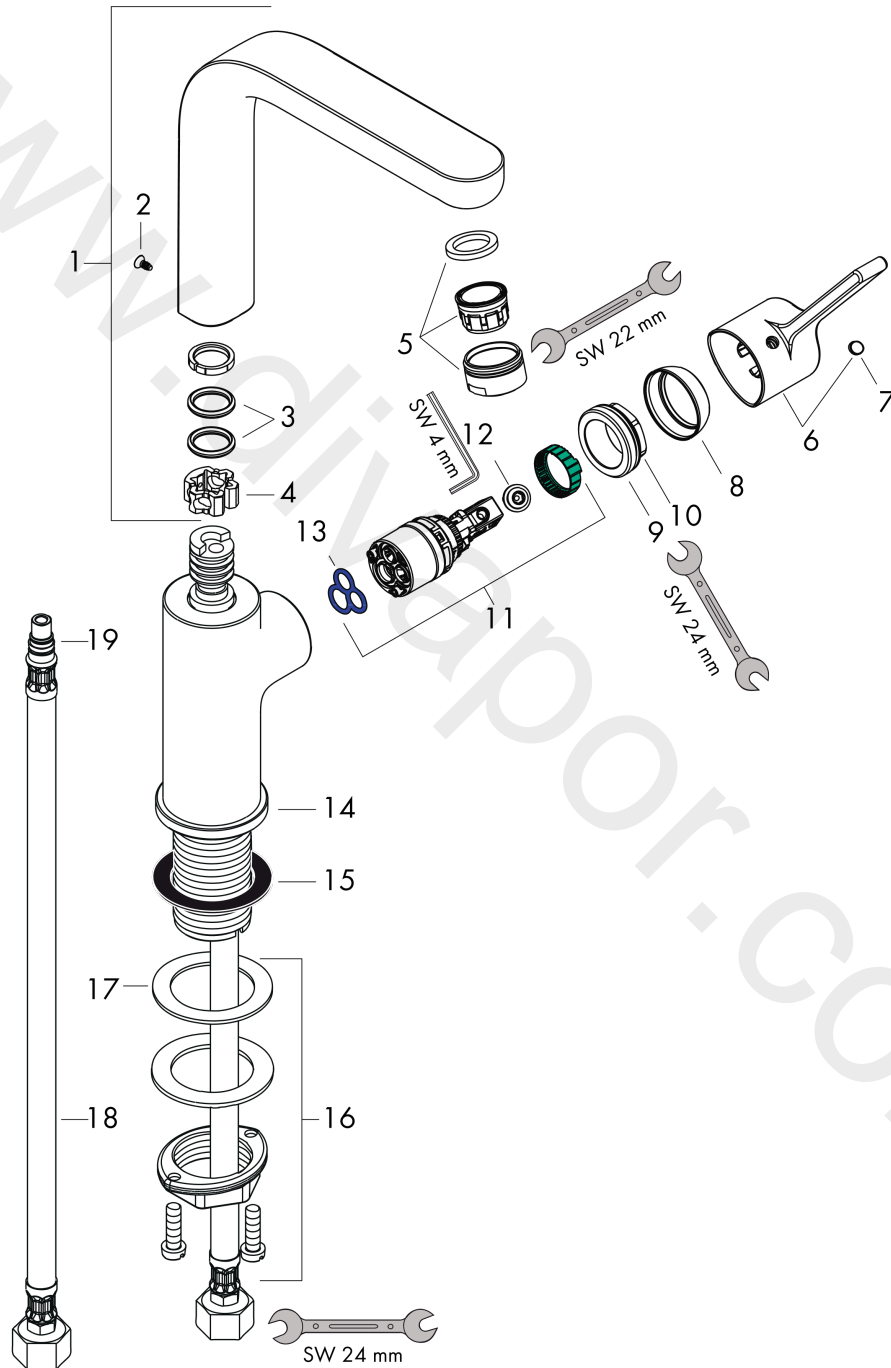

Metris S

Single lever basin mixer 230 with swivel spout and push-open waste set

Finish: **Chrome** Article Number: **31161007**

Description

product features

- consists of: single lever basin mixer, waste set
- ComfortZone 230
- projection: 138 mm
- spout height: 226 mm
- handle variant: lever handle
- swivel range 120°
- spray type: normal spray
- maximum flow rate at 3 bar: 5 l/min
- ceramic cartridge
- temperature limitation adjustable
- suitable for continuous flow water heaters
- push-open waste set G 1¼
- material waste set: metal
- connection type: G ½ connections
- connection dimension: DN15
- handle position on the side: bottom-side at the base body (not suitable for wash bowls)

Technology

Product image

Scale drawing

Metris S

Single lever basin mixer 230 with swivel spout and push-open waste set

Finish: **Chrome** Article Number: **31161007**

Flowchart

Metris S

Single lever basin mixer 230 with swivel spout and push-open waste set

Finish: **Chrome** Article Number: **31161007**

Exploded Drawing

Year of production: >10/18

Metris S

Single lever basin mixer 230 with swivel spout and push-open waste set

Finish: **Chrome** Article Number: **31161007**

Spare part list

Year of production: >10/18

Pos.	Description	Article Number	Price	PU
1	spout cpl.	95653000	-	1
2	screw	97662000	-	1
3	O-Ring 14x2,5	98189000	-	1
4	axialring	97558000	-	1
5	aerator M18x1 (5 l/min)	95387000	-	1
6	handle	95652000	-	1
7	screw cover	96338000	-	1
8	flange	95493000	-	1
9	nut	95178000	-	1
10	O-ring 24x2	98388000	-	1
11	cartridge, assy	97685000	-	1
12	locking screw for handle	95140000	-	1
13	seal	98865000	-	1
14	escutcheon Ø 46 mm	95268000	-	1
15	flat seal	98749000	-	1
16	fixing set (Ø 32)	13961000	-	1
17	lever collar	97548000	-	1
18	connection hose 450 mm M8x0,75 G½	97443000	-	1
19	O-ring 7x1,5	98422000	-	1
a	push-open waste set	50100000	-	1
b	fixation extension 35 mm	13898000	-	1