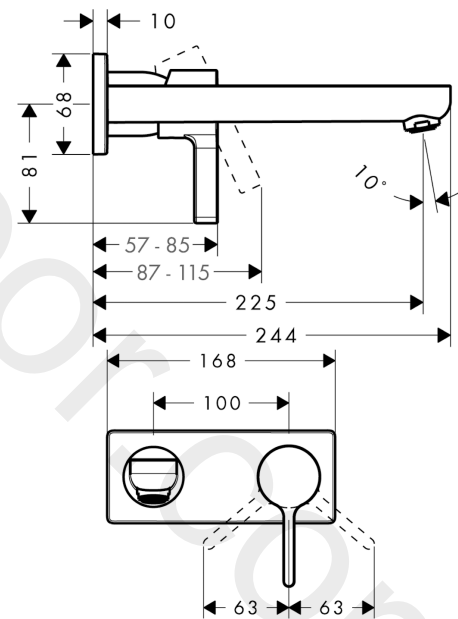

Scale drawing