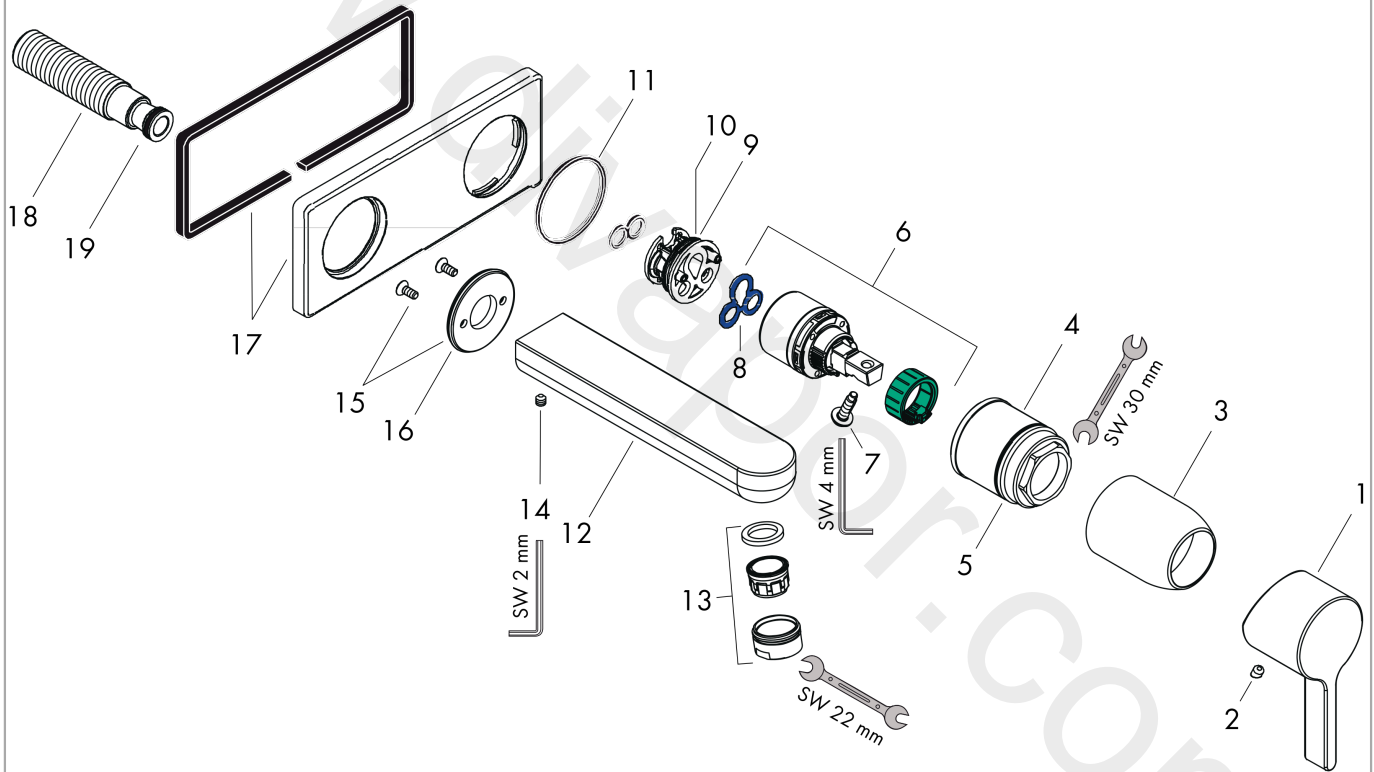

Metris S

Single lever basin mixer for concealed installation wall-mounted with spout 22,5 cm

Finish: **Chrome** Article Number: **31163000**

Description

product features

- consists of: single lever basin mixer for concealed installation wall-mounted, waste set
- projection: 225 mm
- handle variant: lever handle
- spray type: normal spray
- maximum flow rate at 3 bar: 5 l/min
- ceramic cartridge
- temperature limitation adjustable
- suitable for continuous flow water heaters
- non-closing waste set
- material waste set: metal
- connection type: basic set
- connection dimension: DN15
- handle can be positioned on the right or left

Finish: **Chrome** Article Number: **31163000**

Installation examples

Metris S

Single lever basin mixer for concealed installation wall-mounted with spout 22,5 cm

Finish: **Chrome** Article Number: **31163000**

Exploded Drawing

Year of production: >12/10

Metris S**Single lever basin mixer for concealed installation wall-mounted with spout 22,5 cm**Finish: **Chrome** Article Number: **31163000****Spare part list**

Year of production: >12/10

Pos.	Description	Article Number	Price	PU
1	handle	31093000	£ 43,00	1
2	screw cover	96338000	£ 3,30	1
3	sleeve	98790000	£ 35,00	1
4	nut	95622000	£ 43,00	1
5	O-ring 39x1,5	98400000	£ 3,30	1
6	cartridge, assy	92730000	£ 35,00	1
7	locking screw for handle	95140000	£ 6,10	1
8	seal	95008000	£ 9,00	1
9	adapter for cartridge	95779000	£ 16,10	1
10	O-ring 26x2	98147000	£ 3,30	1
11	O-ring 43x3	98418000	£ 3,30	1
12	spout 220 mm	95640000	£ 224,00	1
13	aerator M24x1 (5 l/min)	13185000	£ 22,30	1
14	escutcheon	95642000	£ 16,10	1
15	O-ring 41x2	98212000	£ 3,30	1
16	escutcheon	95641000	£ 64,00	1
17	connecting thread G½	95626000	£ 43,00	1
18	O-ring 13x2	98128000	£ 3,30	1
a	base body	13622180	£ 355,00	1