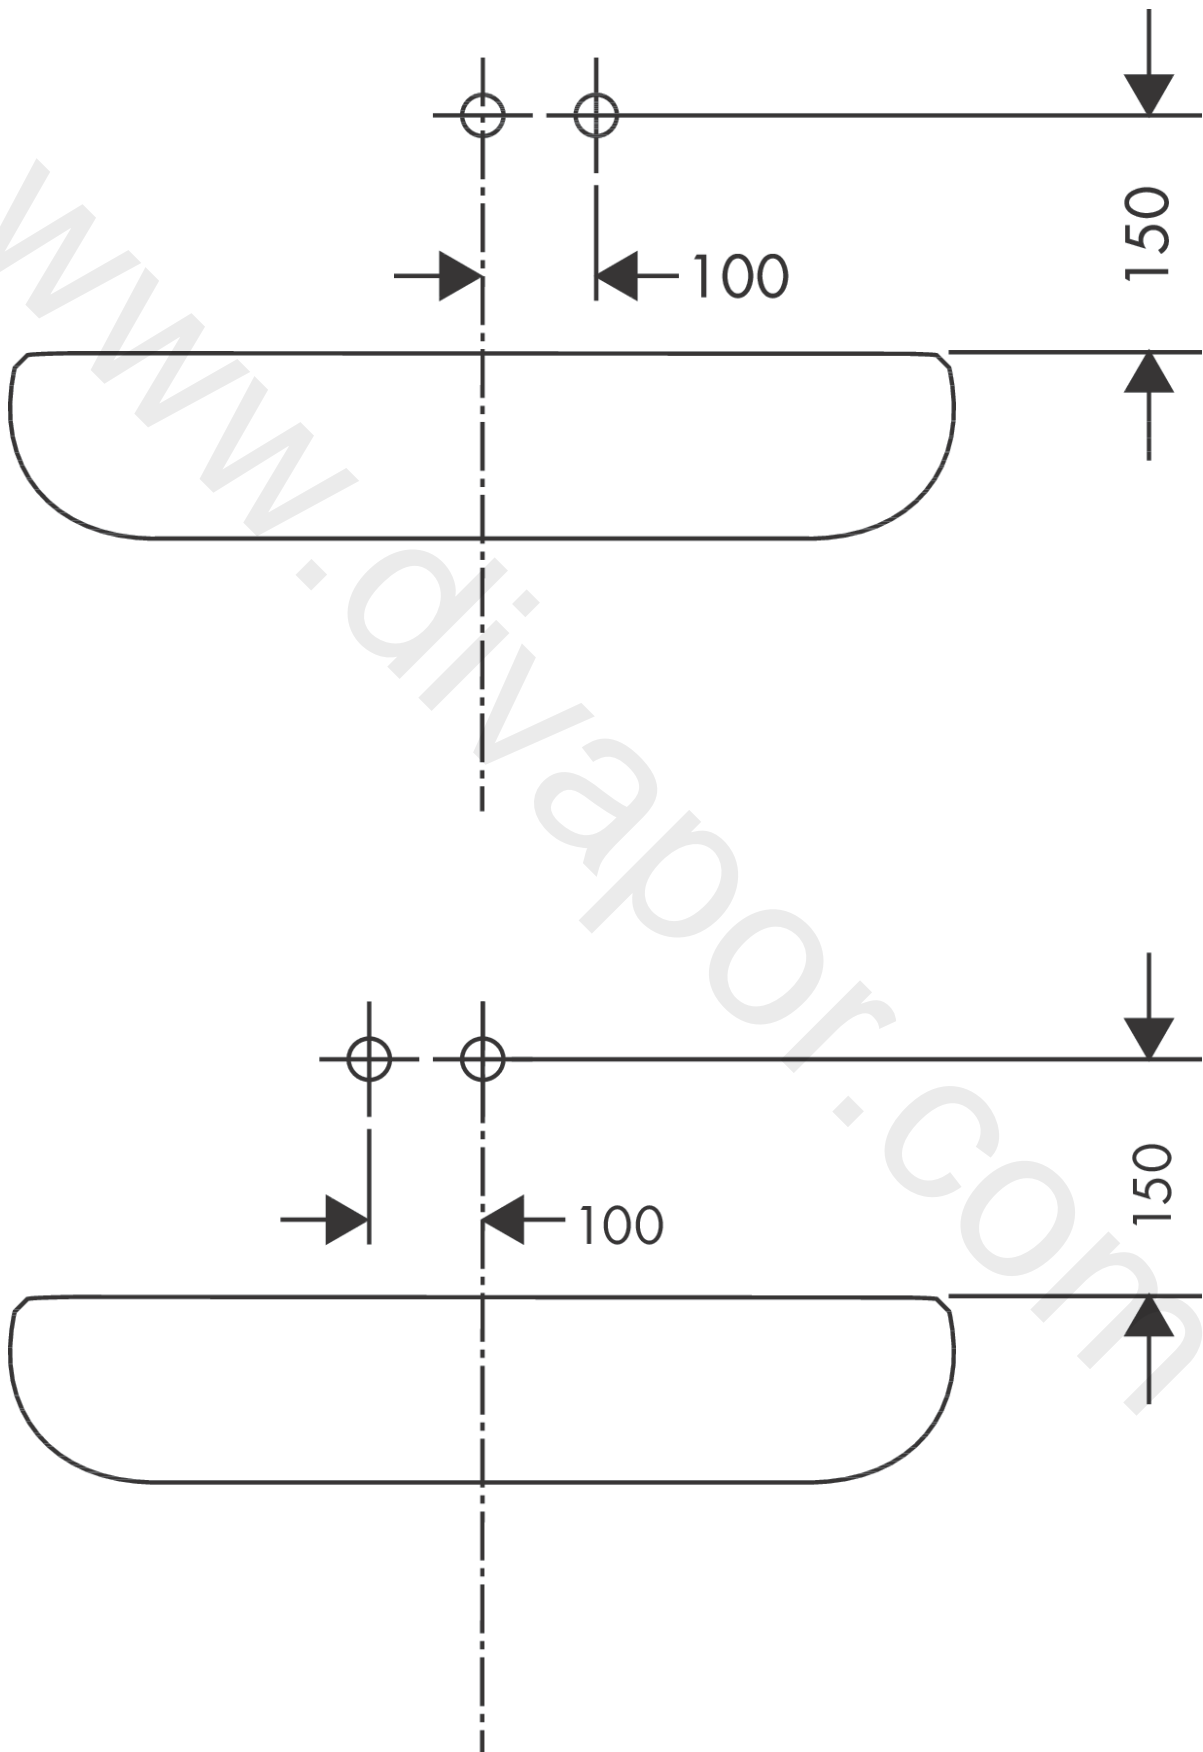

Metris S

Single lever basin mixer for concealed installation wall-mounted with spout 22,5 cm

Finish: **Chrome** Article Number: **31163000**

Installation examples