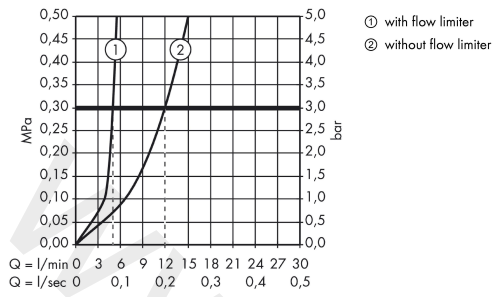

Metris S

Single lever basin mixer for concealed installation wall-mounted with spout 22,5 cm

Finish: **Chrome** Article Number: **31163000**

Flowchart