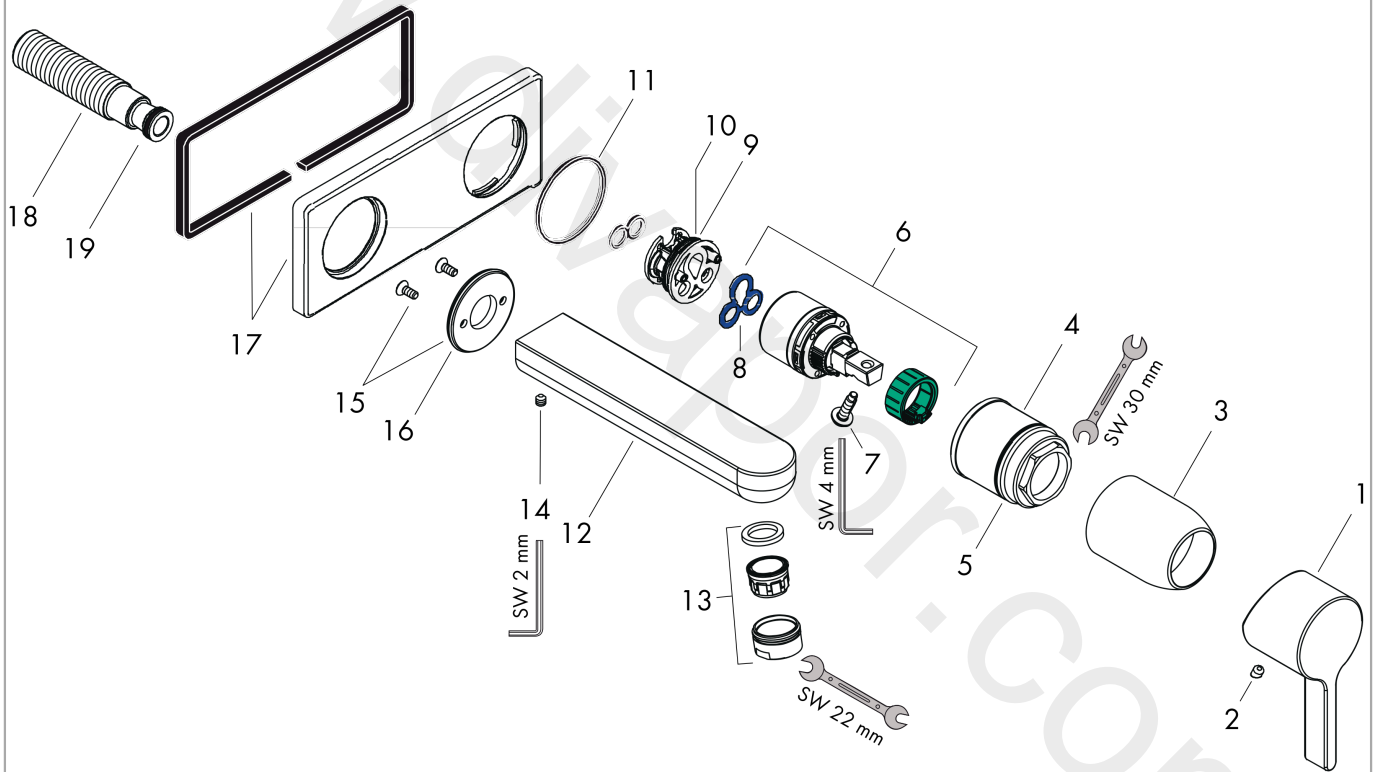

Metris S

Single lever basin mixer for concealed installation wall-mounted with spout 22.5 cm

Finish: **Chrome** Article Number: **31163007**

Description

product features

- projection: 225 mm
- handle variant: lever handle
- spray type: normal spray
- maximum flow rate at 3 bar: 5 l/min
- ceramic cartridge
- temperature limitation adjustable
- suitable for continuous flow water heaters
- non-closing waste set
- material waste set: metal
- connection type: basic set
- connection dimension: DN15
- handle can be positioned on the right or left

Technology

Scale drawing

Flowchart

Metris S

Single lever basin mixer for concealed installation wall-mounted with spout 22.5 cm

Finish: **Chrome** Article Number: **31163007**

Installation examples

Metris S

Single lever basin mixer for concealed installation wall-mounted with spout 22.5 cm

Finish: **Chrome** Article Number: **31163007**

Exploded Drawing

Year of production: >07/18

Metris S**Single lever basin mixer for concealed installation wall-mounted with spout 22.5 cm**Finish: **Chrome** Article Number: **31163007****Spare part list**

Year of production: >07/18

Pos.	Description	Article Number	Price	PU
1	handle	31093000	£ 43,00	1
2	screw cover	96338000	£ 3,30	1
3	sleeve	98790000	£ 35,00	1
4	nut	95622000	£ 43,00	1
5	O-ring 39x1,5	98400000	£ 3,30	1
6	cartridge, assy	92730000	£ 35,00	1
7	locking screw for handle	95140000	£ 6,10	1
8	seal	95008000	£ 9,00	1
9	adapter for cartridge	95779000	£ 16,10	1
10	O-ring 26x2	98147000	£ 3,30	1
11	O-ring 43x3	98418000	£ 3,30	1
12	spout 220 mm	95640000	£ 224,00	1
13	aerator M24x1 (7 l/min)	13085000	£ 13,30	1
14	escutcheon	95642000	£ 16,10	1
15	O-ring 41x2	98212000	£ 3,30	1
16	escutcheon	95641000	£ 64,00	1
17	connecting thread G½	95626000	£ 43,00	1
18	O-ring 13x2	98128000	£ 3,30	1
a	base body	13622187	-	1
b	waste	50001000	£ 71,00	1