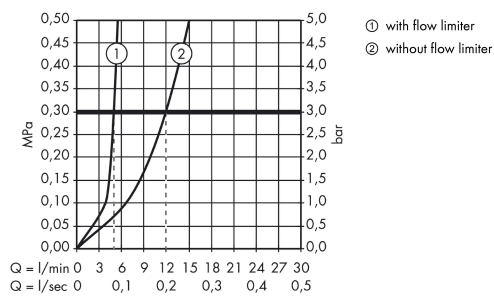

Metris S

Single lever basin mixer for concealed installation wall-mounted with spout 22.5 cm

Finish: **Chrome** Article Number: **31163007**

Description

product features

- projection: 225 mm
- handle variant: lever handle
- spray type: normal spray
- maximum flow rate at 3 bar: 5 l/min
- ceramic cartridge
- temperature limitation adjustable
- suitable for continuous flow water heaters
- non-closing waste set
- material waste set: metal
- connection type: basic set
- connection dimension: DN15
- handle can be positioned on the right or left

Technology

Scale drawing

Flowchart

Metris S

Single lever basin mixer for concealed installation wall-mounted with spout 22.5 cm

Finish: **Chrome** Article Number: **31163007**

Installation examples

Metris S

Year of production: >07/18

Pos.	Description	Article Number	Price	PU
1	handle	31093000	£ 43,00	1
2	screw cover	96338000	£ 3,30	1
3	sleeve	98790000	£ 35,00	1
4	nut	95622000	£ 43,00	1
5	O-ring 39x1,5	98400000	£ 3,30	1
6	cartridge, assy	92730000	£ 35,00	1
7	locking screw for handle	95140000	£ 6,10	1
8	seal	95008000	£ 9,00	1
9	adapter for cartridge	95779000	£ 16,10	1
10	O-ring 26x2	98147000	£ 3,30	1
11	O-ring 43x3	98418000	£ 3,30	1
12	spout 220 mm	95640000	£ 224,00	1
13	aerator M24x1 (7 l/min)	13085000	£ 13,30	1
14	escutcheon	95642000	£ 16,10	1
15	O-ring 41x2	98212000	£ 3,30	1
16	escutcheon	95641000	£ 64,00	1
17	connecting thread G½	95626000	£ 43,00	1
18	O-ring 13x2	98128000	£ 3,30	1
a	base body	13622187	-	1
b	waste	50001000	£ 71,00	1