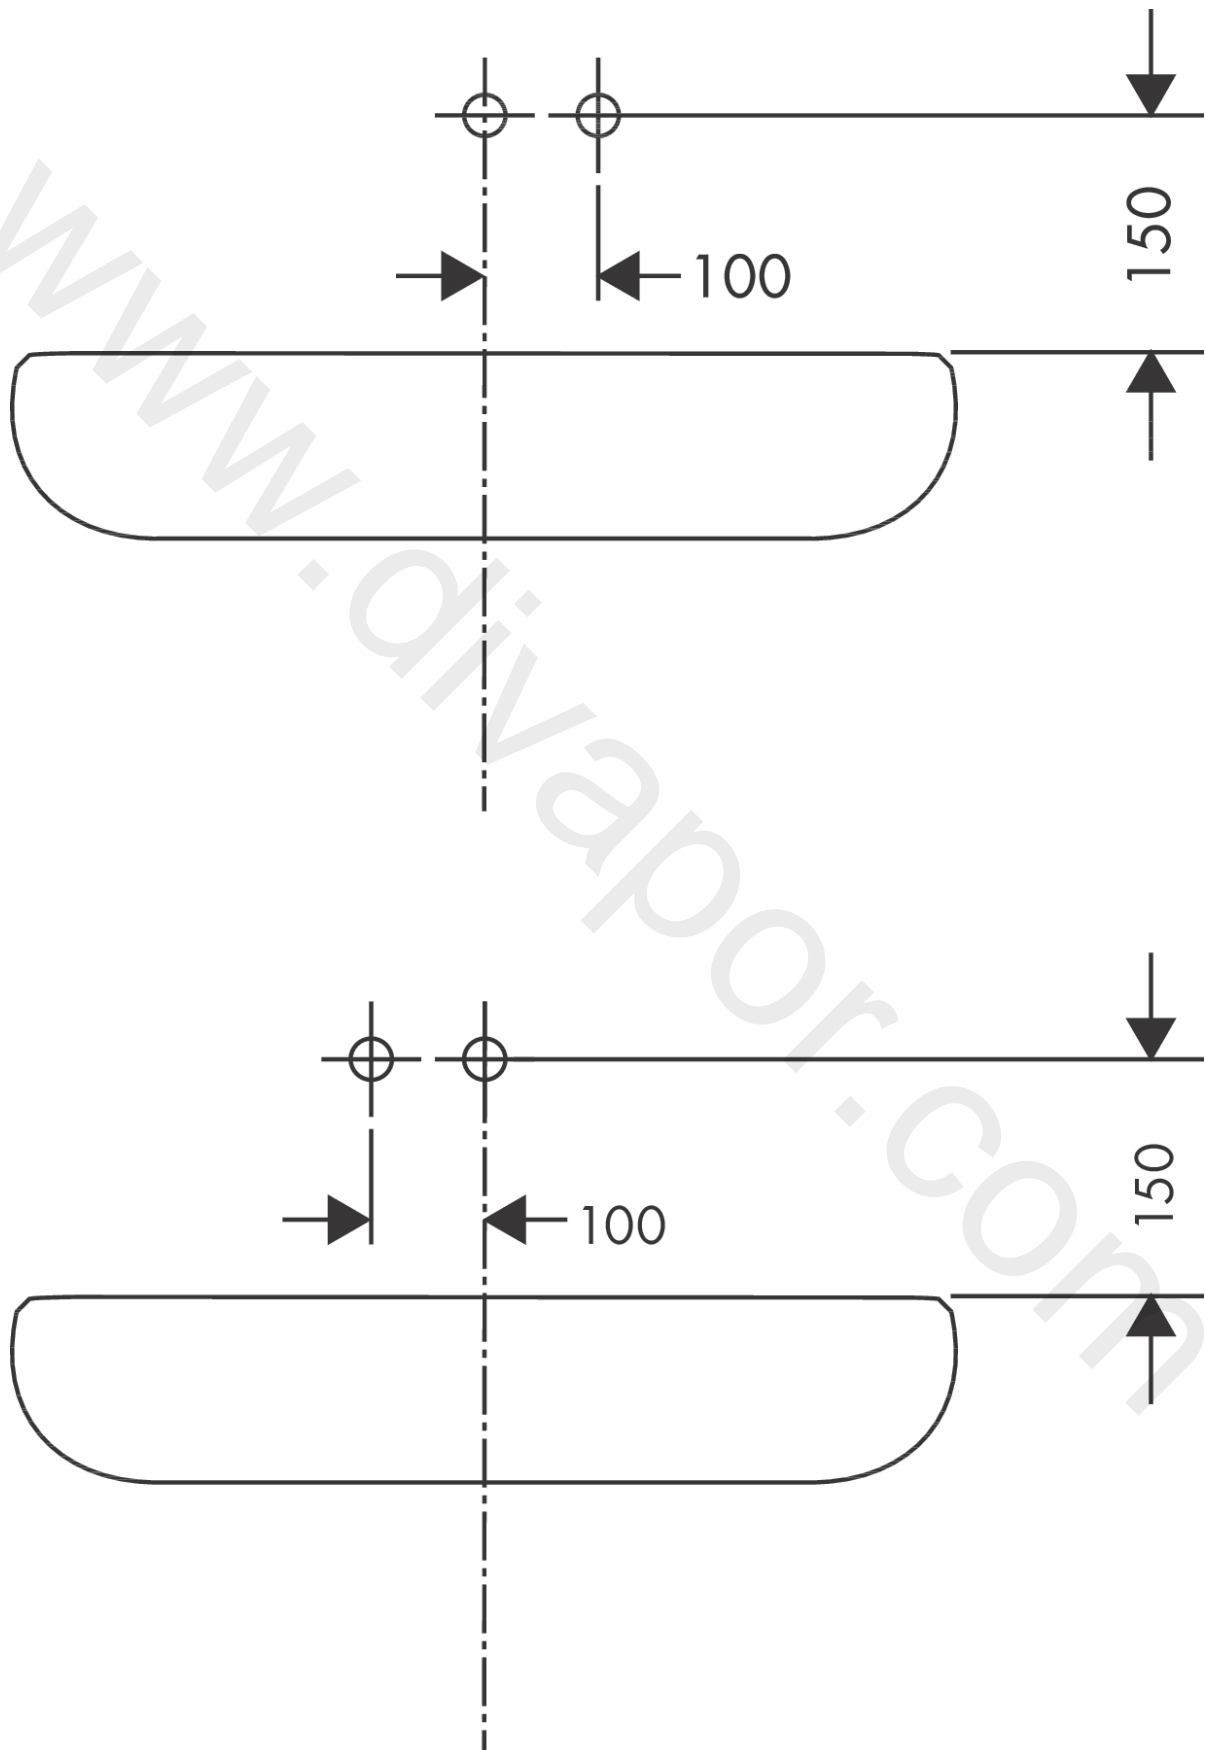

Metris S

Single lever basin mixer for concealed installation wall-mounted with spout 22.5 cm

Finish: **Chrome** Article Number: **31163007**

Description

product features

- projection: 225 mm
- handle variant: lever handle
- spray type: normal spray
- maximum flow rate at 3 bar: 5 l/min
- ceramic cartridge
- temperature limitation adjustable
- suitable for continuous flow water heaters
- non-closing waste set
- material waste set: metal
- connection type: basic set
- connection dimension: DN15
- handle can be positioned on the right or left

Technology

Scale drawing

Flowchart

Metris S

Single lever basin mixer for concealed installation wall-mounted with spout 22.5 cm

Finish: **Chrome** Article Number: **31163007**

Installation examples

Metris S

Single lever basin mixer for concealed installation wall-mounted with spout 22.5 cm

Finish: **Chrome** Article Number: **31163007**

Exploded Drawing

Year of production: >07/18

Metris S**Single lever basin mixer for concealed installation wall-mounted with spout 22.5 cm**Finish: **Chrome** Article Number: **31163007****Spare part list**

Year of production: >07/18

Pos.	Description	Article Number	Price	PU
1	handle	31093000	£ 43,00	1
2	screw cover	96338000	£ 3,30	1
3	sleeve	98790000	£ 35,00	1
4	nut	95622000	£ 43,00	1
5	O-ring 39x1,5	98400000	£ 3,30	1
6	cartridge, assy	92730000	£ 35,00	1
7	locking screw for handle	95140000	£ 6,10	1
8	seal	95008000	£ 9,00	1
9	adapter for cartridge	95779000	£ 16,10	1
10	O-ring 26x2	98147000	£ 3,30	1
11	O-ring 43x3	98418000	£ 3,30	1
12	spout 220 mm	95640000	£ 224,00	1
13	aerator M24x1 (7 l/min)	13085000	£ 13,30	1
14	escutcheon	95642000	£ 16,10	1
15	O-ring 41x2	98212000	£ 3,30	1
16	escutcheon	95641000	£ 64,00	1
17	connecting thread G½	95626000	£ 43,00	1
18	O-ring 13x2	98128000	£ 3,30	1
a	base body	13622187	-	1
b	waste	50001000	£ 71,00	1