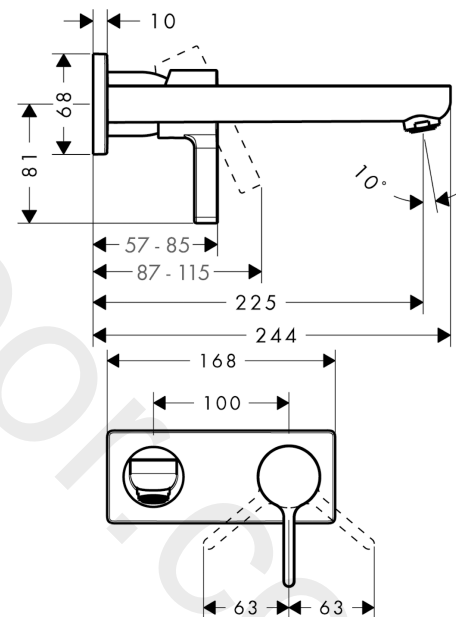

Metris S

Single lever basin mixer for concealed installation wall-mounted with spout 22.5 cm

Finish: **Chrome** Article Number: **31163007**

Description

product features

- projection: 225 mm
- handle variant: lever handle
- spray type: normal spray
- maximum flow rate at 3 bar: 5 l/min
- ceramic cartridge
- temperature limitation adjustable
- suitable for continuous flow water heaters
- non-closing waste set
- material waste set: metal
- connection type: basic set
- connection dimension: DN15
- handle can be positioned on the right or left

Technology

Scale drawing

Flowchart

Metris S

Single lever basin mixer for concealed installation wall-mounted with spout 22.5 cm

Finish: **Chrome** Article Number: **31163007**

Installation examples

Metris S

Single lever basin mixer for concealed installation wall-mounted with spout 22.5 cm

Finish: **Chrome** Article Number: **31163007**

Exploded Drawing

Year of production: >07/18

Metris S**Single lever basin mixer for concealed installation wall-mounted with spout 22.5 cm**Finish: **Chrome** Article Number: **31163007****Spare part list**

Year of production: >07/18

Pos.	Description	Article Number	Price	PU
1	handle	31093000	£ 43,00	1
2	screw cover	96338000	£ 3,30	1
3	sleeve	98790000	£ 35,00	1
4	nut	95622000	£ 43,00	1
5	O-ring 39x1,5	98400000	£ 3,30	1
6	cartridge, assy	92730000	£ 35,00	1
7	locking screw for handle	95140000	£ 6,10	1
8	seal	95008000	£ 9,00	1
9	adapter for cartridge	95779000	£ 16,10	1
10	O-ring 26x2	98147000	£ 3,30	1
11	O-ring 43x3	98418000	£ 3,30	1
12	spout 220 mm	95640000	£ 224,00	1
13	aerator M24x1 (7 l/min)	13085000	£ 13,30	1
14	escutcheon	95642000	£ 16,10	1
15	O-ring 41x2	98212000	£ 3,30	1
16	escutcheon	95641000	£ 64,00	1
17	connecting thread G½	95626000	£ 43,00	1
18	O-ring 13x2	98128000	£ 3,30	1
a	base body	13622187	-	1
b	waste	50001000	£ 71,00	1