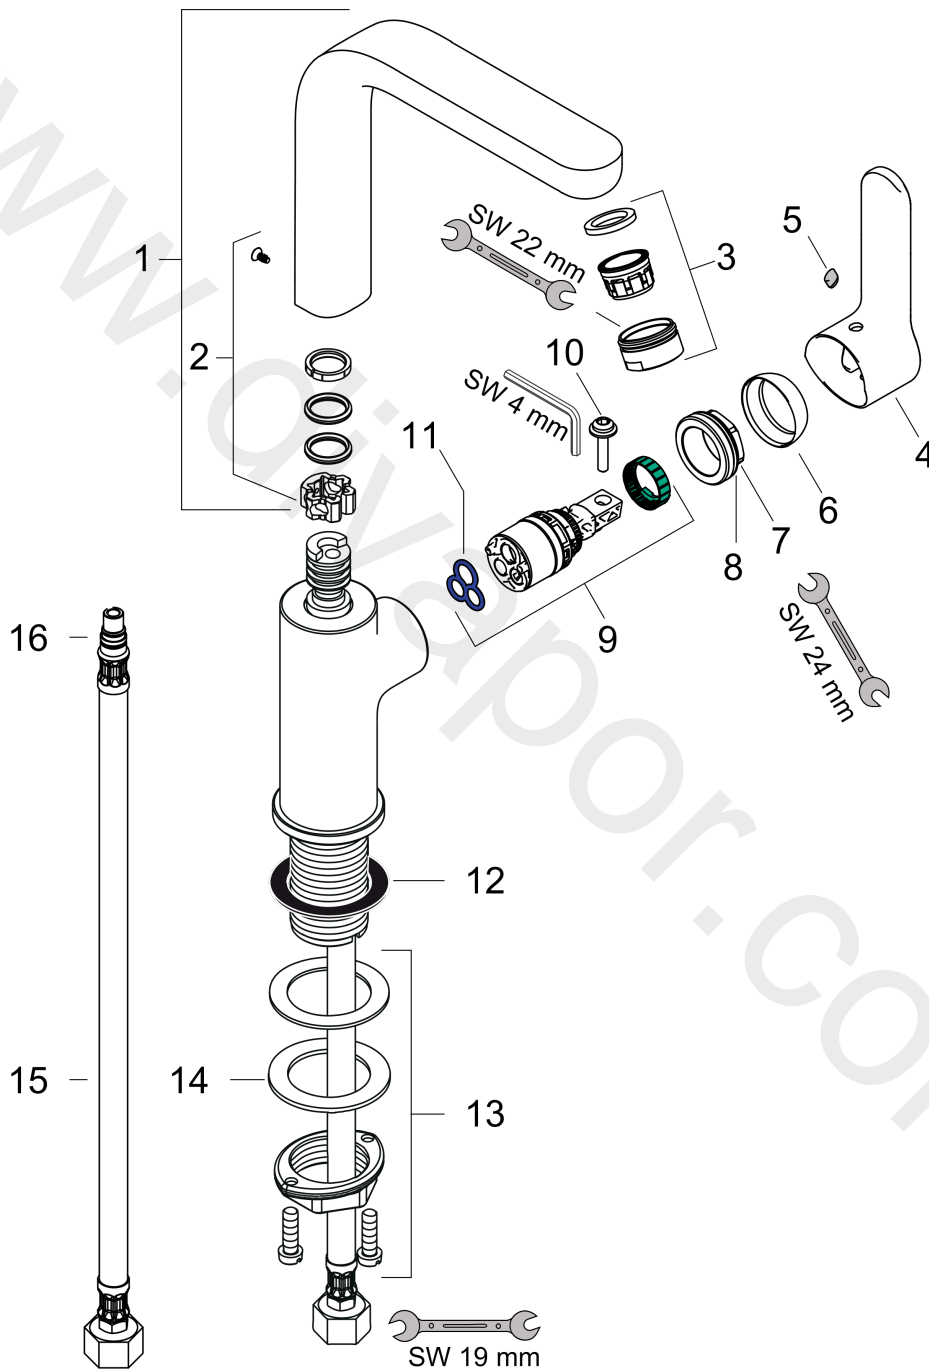

Metris Puro
Single Lever Basin Mixer DN15 swivel spout with 120° range
Surfaces: Article Number: **31164000**

Exploded Drawing

Year of production: **02/13 - 12/17**

Metris Puro
Single Lever Basin Mixer DN15 swivel spout with 120° range
Surfaces: Article Number: **31164000**

Spare part list

Year of production: 02/13 - 12/17

Pos.	Description	Article Number	Price	PU
1	spout cpl.	95653000	£ 173,00	1
2	sealing set	92646000	£ 20,50	1
3	aerator swivelling M24x1 (7 l/min)	95400000	£ 16,10	1
4	handle	98469000	-	1
5	screw cover	96338000	£ 3,30	1
6	flange	95493000	£ 20,50	1
7	nut	95178000	£ 43,00	1
8	O-Ring 22x2	98185000	£ 3,30	1
9	cartridge, assy	97685000	£ 64,00	1
10	locking screw for handle	95140000	£ 6,10	1
11	seal	98865000	£ 35,00	1
12	flat seal	98749000	£ 6,10	1
13	fixing set (Ø 32)	13961000	£ 25,00	1
14	lever collar	97548000	£ 3,30	1
15	connection hose 450 mm M8x0,75 G3/8	97206000	£ 35,00	1
16	O-ring 7x1,5	98422000	£ 3,30	1
a	push-open waste set	50100000	£ 78,00	1
b	plug	97204000	£ 64,00	1
c	seal	97205000	£ 6,10	1