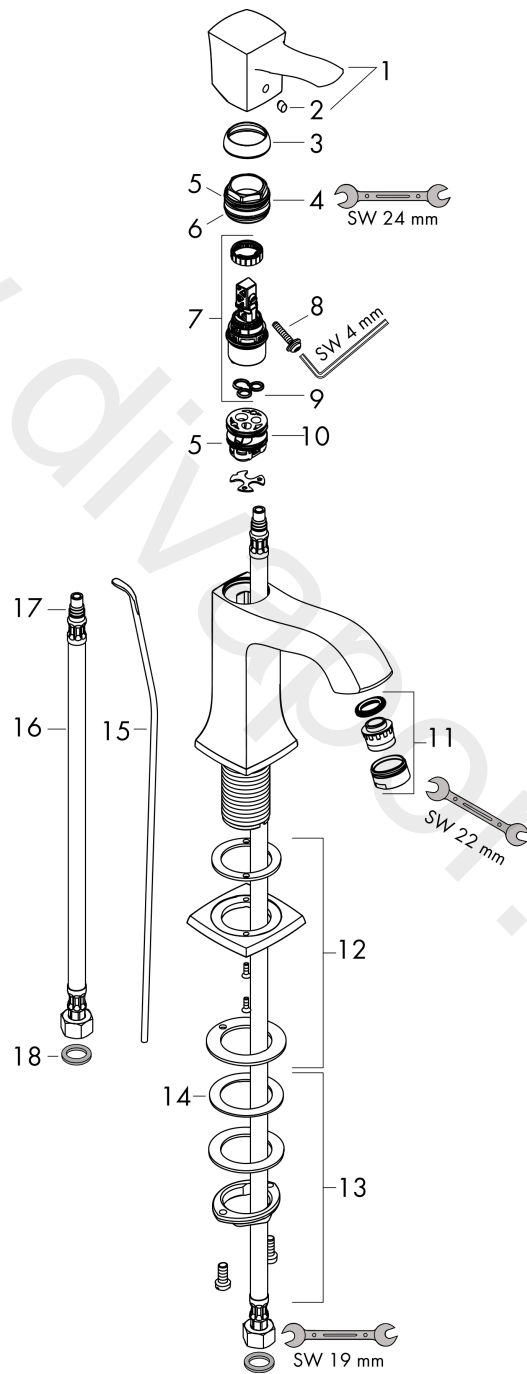

**Metropol Classic**

**Single lever basin mixer 110 with lever handle and pop-up waste set**

Surfaces: Article Number: **31300090**

**Exploded Drawing**

Year of production: **10/16 - 06/22**

**Metropol Classic****Single lever basin mixer 110 with lever handle and pop-up waste set**Surfaces: Article Number: **31300090****Spare part list**Year of production: **10/16 - 06/22**

Pos.	Description	Article Number	Price	PU
1	handle	92815090	£ 96,00	1
2	screw cover	96338000	£ 3,30	1
3	flange	98863000	£ 51,00	1
4	nut	98864000	£ 43,00	1
5	O-ring 23x2	98398000	£ 3,30	1
6	O-ring 25x1,5	98146000	£ 3,30	1
7	cartridge, assy	97685000	£ 64,00	1
8	locking screw for handle	95140000	£ 6,10	1
9	seal	98865000	£ 35,00	1
10	adapter for cartridge	98866000	£ 35,00	1
11	aerator M24x1 (5 l/min)	13185990	£ 51,00	1
12	escutcheon for spout	92814990	£ 79,00	1
13	fixing set (Ø 32)	13961000	£ 25,00	1
14	lever collar	97548000	£ 3,30	1
15	pull rod	96657000	£ 13,30	1
16	connection hose 450 mm M8x0,75 G3/8	97206000	£ 35,00	1
17	O-ring 7x1,5	98422000	£ 3,30	1
18	sealing set	95581000	£ 6,10	1
a	pop up waste	94139000	£ 96,00	1
b	fixation extension 35 mm	13898000	£ 79,00	1