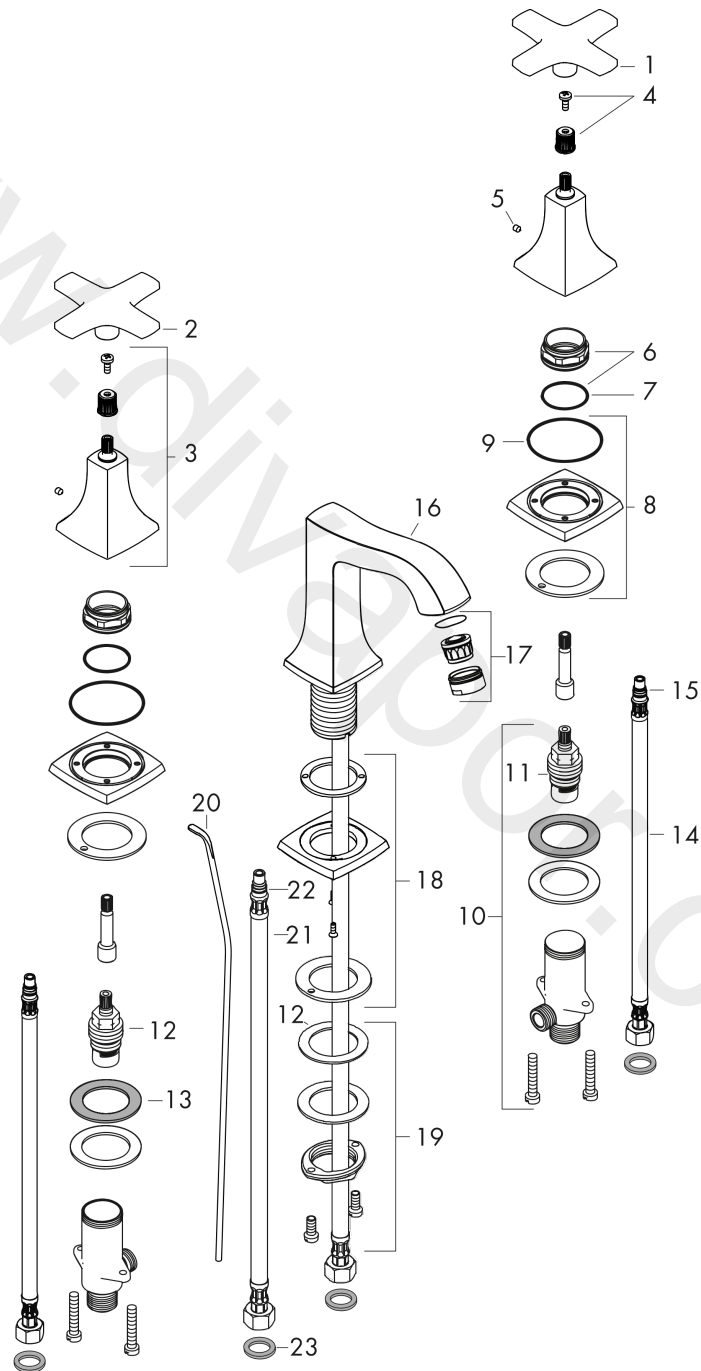

Metropol Classic
3-hole basin mixer 110 with cross handles and pop-up waste set
 Surfaces: Article Number: **31306000**

Exploded Drawing

Year of production: **10/16 - 06/22**

Metropol Classic**3-hole basin mixer 110 with cross handles and pop-up waste set**Surfaces: Article Number: **31306000****Spare part list**Year of production: **10/16 - 06/22**

Pos.	Description	Article Number	Price	PU
1	handle for cold water	92827000	£ 96,00	1
2	handle for hot water	92826000	£ 96,00	1
3	escutcheon for handle	92824000	£ 79,00	1
4	handle fixing set	98932000	£ 16,10	1
5	hollow set screw M4x5	92846000	£ 13,30	1
6	nut	92825000	£ 35,00	1
7	O-ring 29x1,5	92738000	£ 3,30	1
8	escutcheon	92823000	£ 51,00	1
9	O-ring 48x1,5	92159000	£ 3,30	1
10	stop valve cpl.	97357000	£ 137,00	1
11	shut off unit left closing	94008000	£ 43,00	1
12	shut off unit right closing	94009000	£ 43,00	1
13	lever collar	97548000	£ 3,30	1
14	connection hose 450 mm M10x1 G3/8	96507000	£ 43,00	1
15	O-ring 8x1,75	97827000	£ 3,30	1
16	spout cpl.	95394000	£ 275,00	1
17	aerator M24x1 (5 l/min)	13185000	£ 22,30	1
18	escutcheon for spout	92814000	£ 51,00	1
19	fixing set (Ø 32)	13961000	£ 25,00	1
20	pull rod	96657000	£ 13,30	1
21	connection hose 450 mm M8x0,75 G3/8	97206000	£ 35,00	1
22	O-ring 7x1,5	98422000	£ 3,30	1
23	sealing set	95581000	£ 6,10	1
a	fixation extension 35 mm	13898000	£ 79,00	1
b	pop up waste	94139000	£ 96,00	1