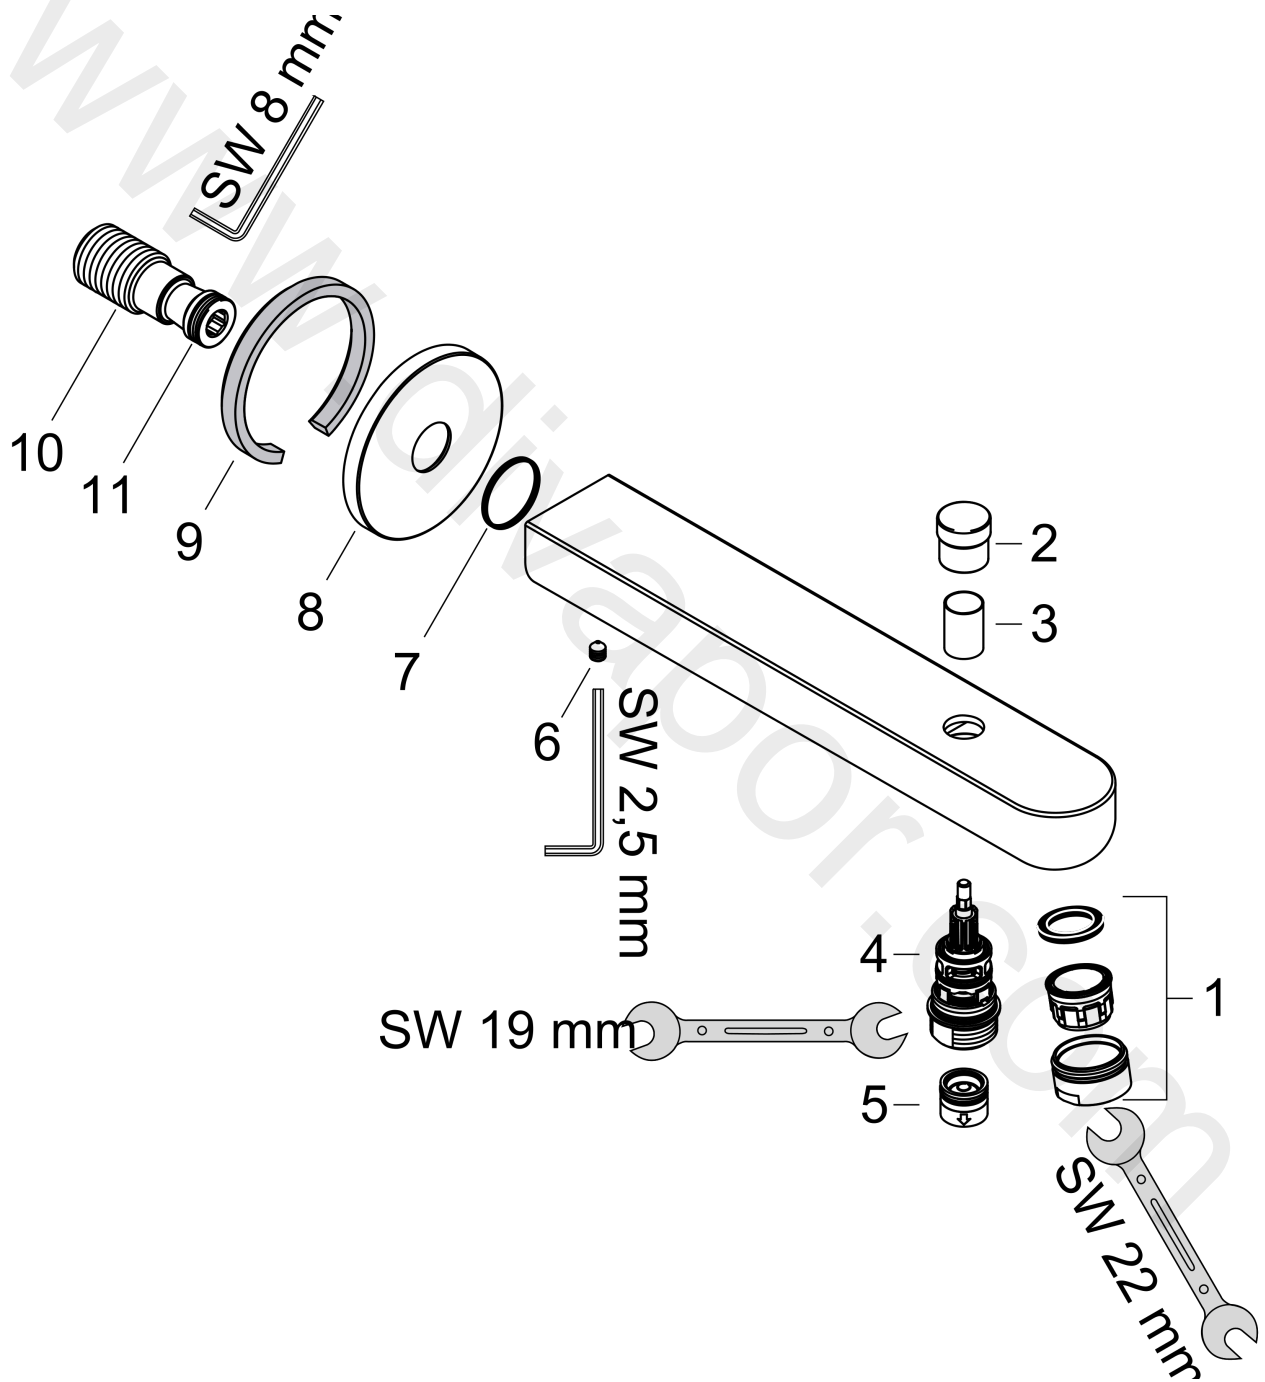

Metris S
Bath spout 15.2 cm with diverter valve
 Surfaces: Article Number: **31417000**

Exploded Drawing

Year of production: 01/12 - 04/20

Metris S**Bath spout 15.2 cm with diverter valve**Surfaces: Article Number: **31417000****Spare part list**Year of production: **01/12 - 04/20**

Pos.	Description	Article Number	Price	PU
1	aerator M24x1 (25 l/min)	13914000	£ 19,50	1
2	diverter knob	97981000	£ 20,50	1
3	sleeve	97979000	£ 16,10	1
4	selector	97978000	£ 64,00	1
5	non return valve	97980000	£ 16,10	1
6	hollow set screw M5x6	97768000	£ 3,30	1
7	O-ring 20x2	98165000	£ 3,30	1
8	escutcheon	95872000	£ 43,00	1
9	seal	97530000	£ 6,10	1
10	connecting thread G½	95393000	£ 43,00	1
11	O-ring 13x2	98128000	£ 3,30	1
a	diverter fixing device	97211000	£ 3,30	1