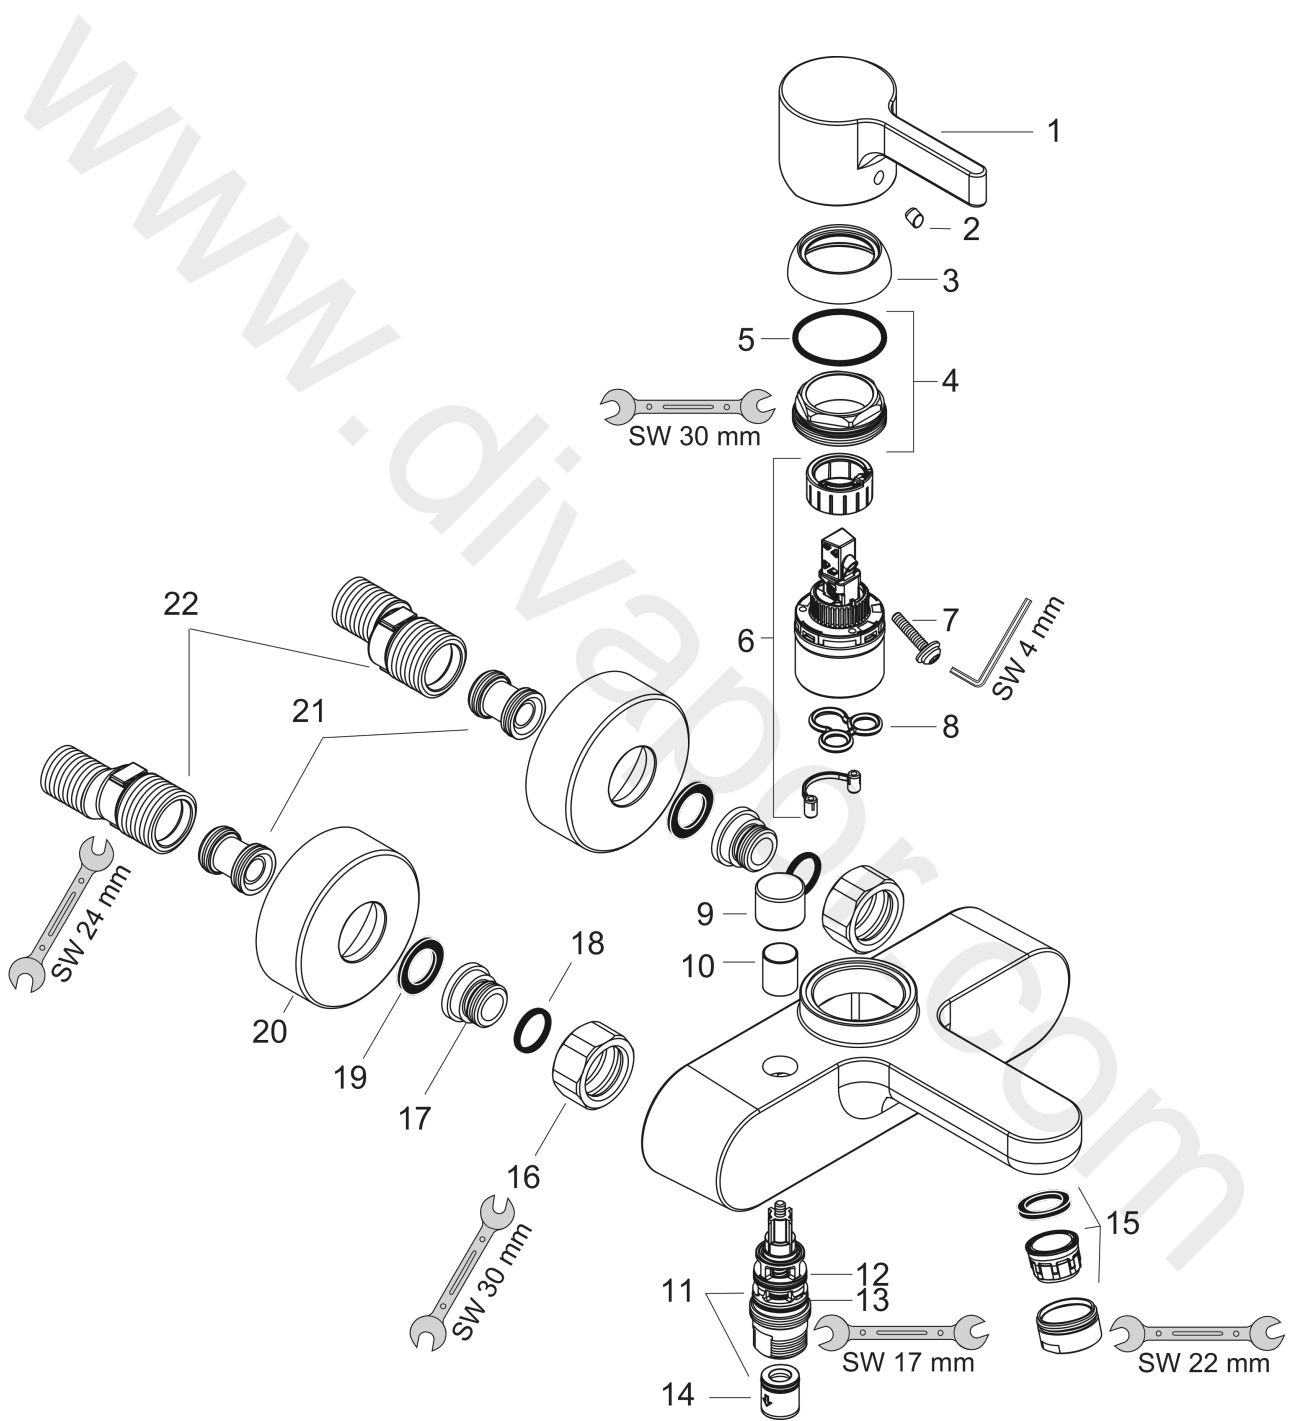

Metris S
Single lever bath mixer for exposed installation
 Surfaces: Article Number: **31460000**

Exploded Drawing

Year of production: **05/09 - 10/11**

Metris S**Single lever bath mixer for exposed installation**Surfaces: Article Number: **31460000****Spare part list**Year of production: **05/09 - 10/11**

Pos.	Description	Article Number	Price	PU
1	handle	31093000	£ 43,00	1
2	screw cover	96338000	£ 3,30	1
3	flange	97406000	£ 20,50	1
4	nut	97209000	£ 16,10	1
5	O-Ring 32x2	98193000	£ 3,30	1
6	cartridge, assy	92730000	£ 35,00	1
7	locking screw for handle	95140000	£ 6,10	1
8	seal	95008000	£ 9,00	1
9	diverter knob	96466000	£ 16,10	1
10	sleeve	97738000	£ 6,10	1
11	selector assy	94077000	£ 43,00	1
12	O-ring 17x1,5	98137000	£ 3,30	1
13	O-ring 18x2	98181000	£ 6,10	1
14	set of non return valves DW 15	94074000	£ 16,10	1
15	aerator M24x1 (25 l/min)	13914000	£ 19,50	1
16	set of nuts	96157000	£ 35,00	1
17	connecting thread	97220000	£ 16,10	1
18	O-ring 15x2	98163000	£ 3,30	1
19	filter packing	96922000	£ 9,00	1
20	escutcheon Ø 68 mm	96467000	£ 20,50	1
21	noise reduction	96429000	£ 6,10	1
22	set of S-unions (±12 mm)	94140000	£ 51,00	1
a	set of S-unions (±32 mm)	98592000	£ 43,00	1
b	diverter fixing device	97211000	£ 3,30	1