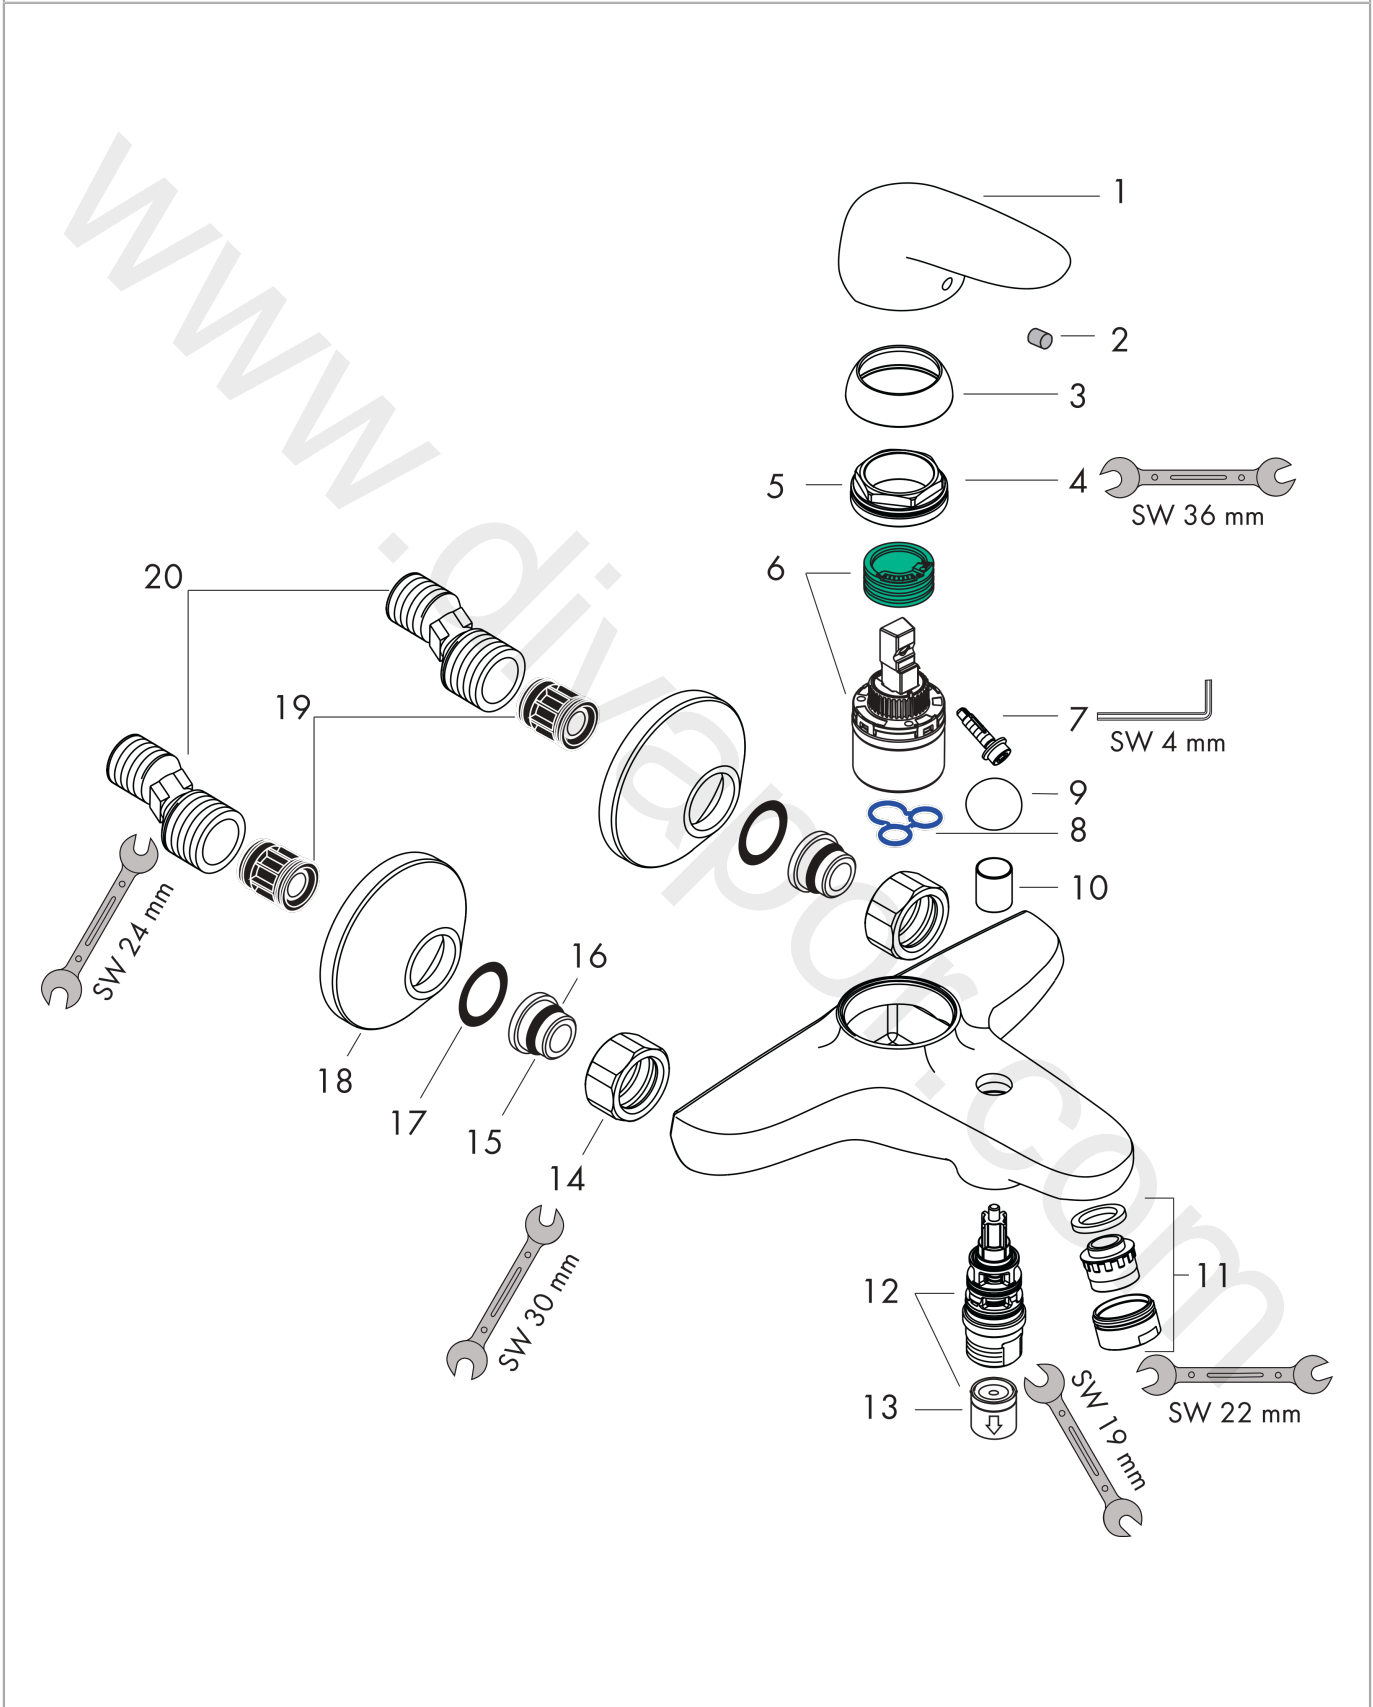

Metris E
Single lever bath mixer for exposed installation
 Surfaces: Article Number: **31470000**

Exploded Drawing

Year of production: **04/05 - 12/13**

Metris E**Single lever bath mixer for exposed installation**Surfaces: Article Number: **31470000****Spare part list**Year of production: **04/05 - 12/13**

Pos.	Description	Article Number	Price	PU
1	handle	31094000	£ 51,00	1
2	screw cover	96338000	£ 3,30	1
3	flange	96656000	£ 6,10	1
4	nut	96690000	£ 13,30	1
5	O-ring 36x2	98156000	£ 3,30	1
6	cartridge, assy	92730000	£ 35,00	1
7	locking screw for handle	96059000	£ 9,00	1
8	seal	95008000	£ 9,00	1
9	diverter knob	94078000	£ 16,10	1
10	sleeve	97738000	£ 6,10	1
11	aerator M24x1 (25 l/min)	13914000	£ 19,50	1
12	selector assy	94077000	£ 43,00	1
13	set of non return valves DW 15	94074000	£ 16,10	1
14	set of nuts	96157000	£ 35,00	1
15	connecting thread	97220000	£ 16,10	1
16	O-ring 15x2	98163000	£ 3,30	1
17	filter packing	96922000	£ 9,00	1
18	escutcheon Ø 70 mm	94135000	£ 13,30	1
19	noise reduction	96429000	£ 6,10	1
20	set of S-unions (±12 mm)	94140000	£ 51,00	1
a	set of S-unions (±32 mm)	98592000	£ 43,00	1
b	diverter fixing device	97211000	£ 3,30	1