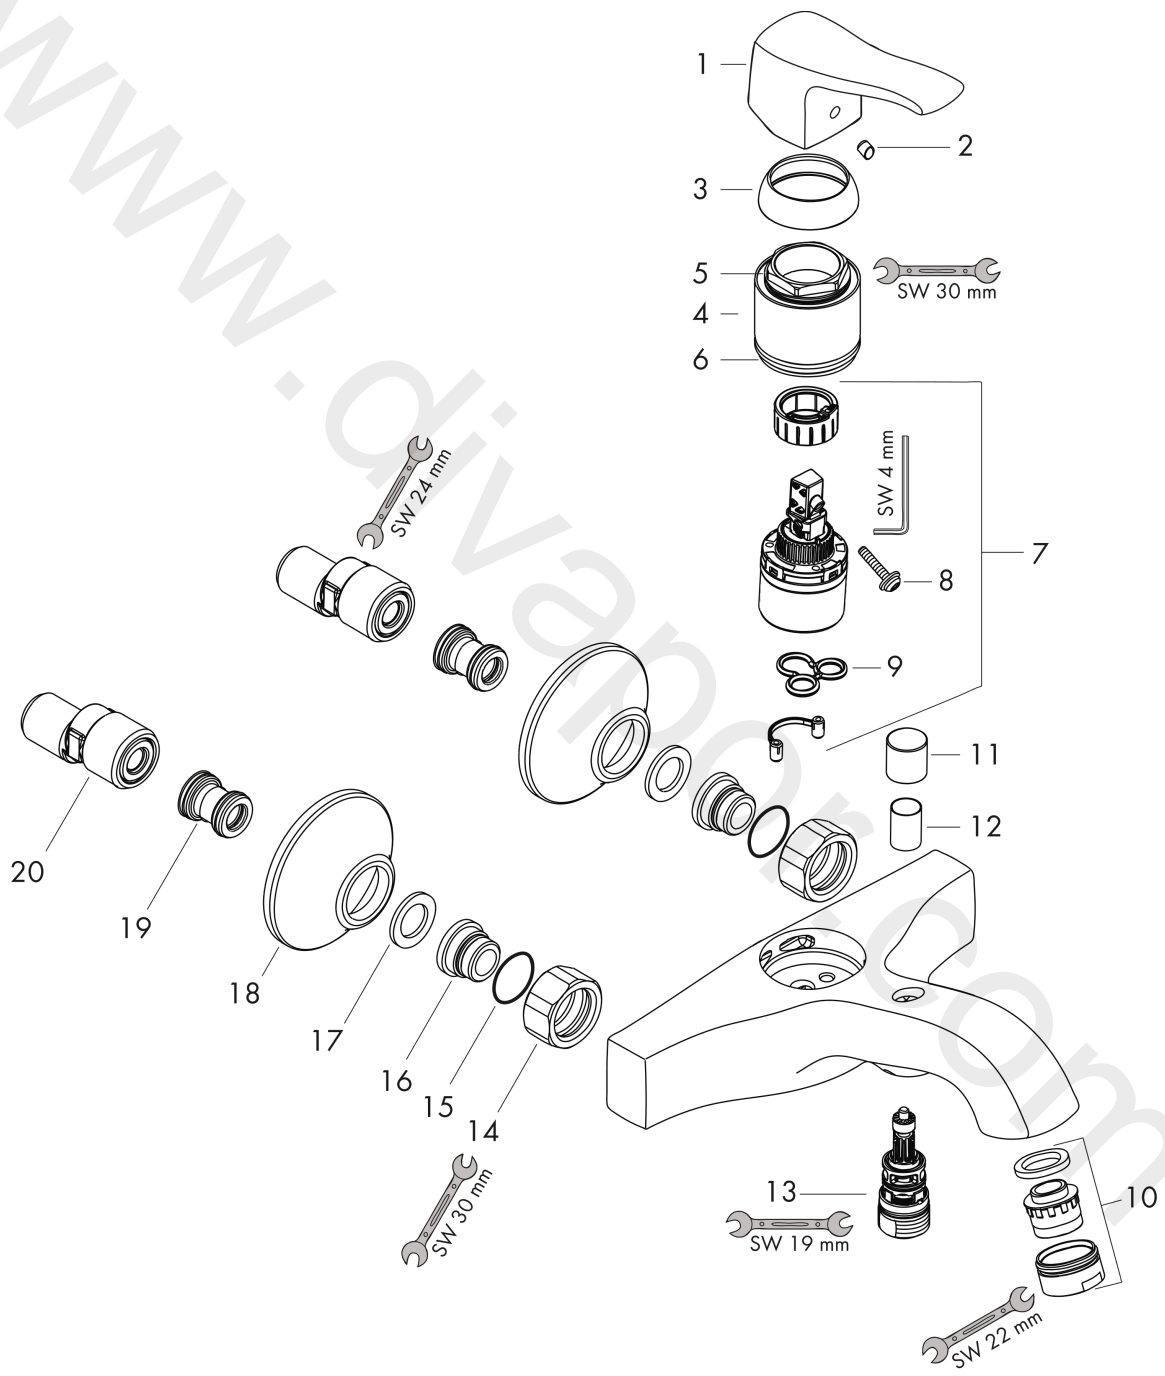

Metris Classic
Single lever bath mixer for exposed installation
 Surfaces: Article Number: **31478000**

Exploded Drawing

Year of production: **06/14 - 12/20**

Metris Classic
Single lever bath mixer for exposed installation
 Surfaces: Article Number: **31478000**

Spare part list

Year of production: 06/14 - 12/20

Pos.	Description	Article Number	Price	PU
1	handle	31294000	£ 51,00	1
2	screw cover	96338000	£ 3,30	1
3	flange	97406000	£ 20,50	1
4	nut	97977000	£ 43,00	1
5	O-Ring 32x2	98193000	£ 3,30	1
6	O-ring 33x1,5	98164000	£ 3,30	1
7	cartridge, assy	92730000	£ 35,00	1
8	locking screw for handle	95140000	£ 6,10	1
9	seal	95008000	£ 9,00	1
10	aerator M24x1 (30 l/min)	96512000	£ 16,10	1
11	diverter knob	97981000	£ 20,50	1
12	sleeve	97979000	£ 16,10	1
13	selector	97978000	£ 64,00	1
14	set of nuts	96157000	£ 35,00	1
15	O-ring 15x2	98163000	£ 3,30	1
16	connecting thread	97220000	£ 16,10	1
17	filter packing	96922000	£ 9,00	1
18	escutcheon Ø 70 mm	96346000	£ 20,50	1
19	noise reduction	96429000	£ 6,10	1
20	set of S-unions (±12 mm)	94140000	£ 51,00	1
a	set of S-unions (±32 mm)	98592000	£ 43,00	1
b	diverter fixing device	97211000	£ 3,30	1