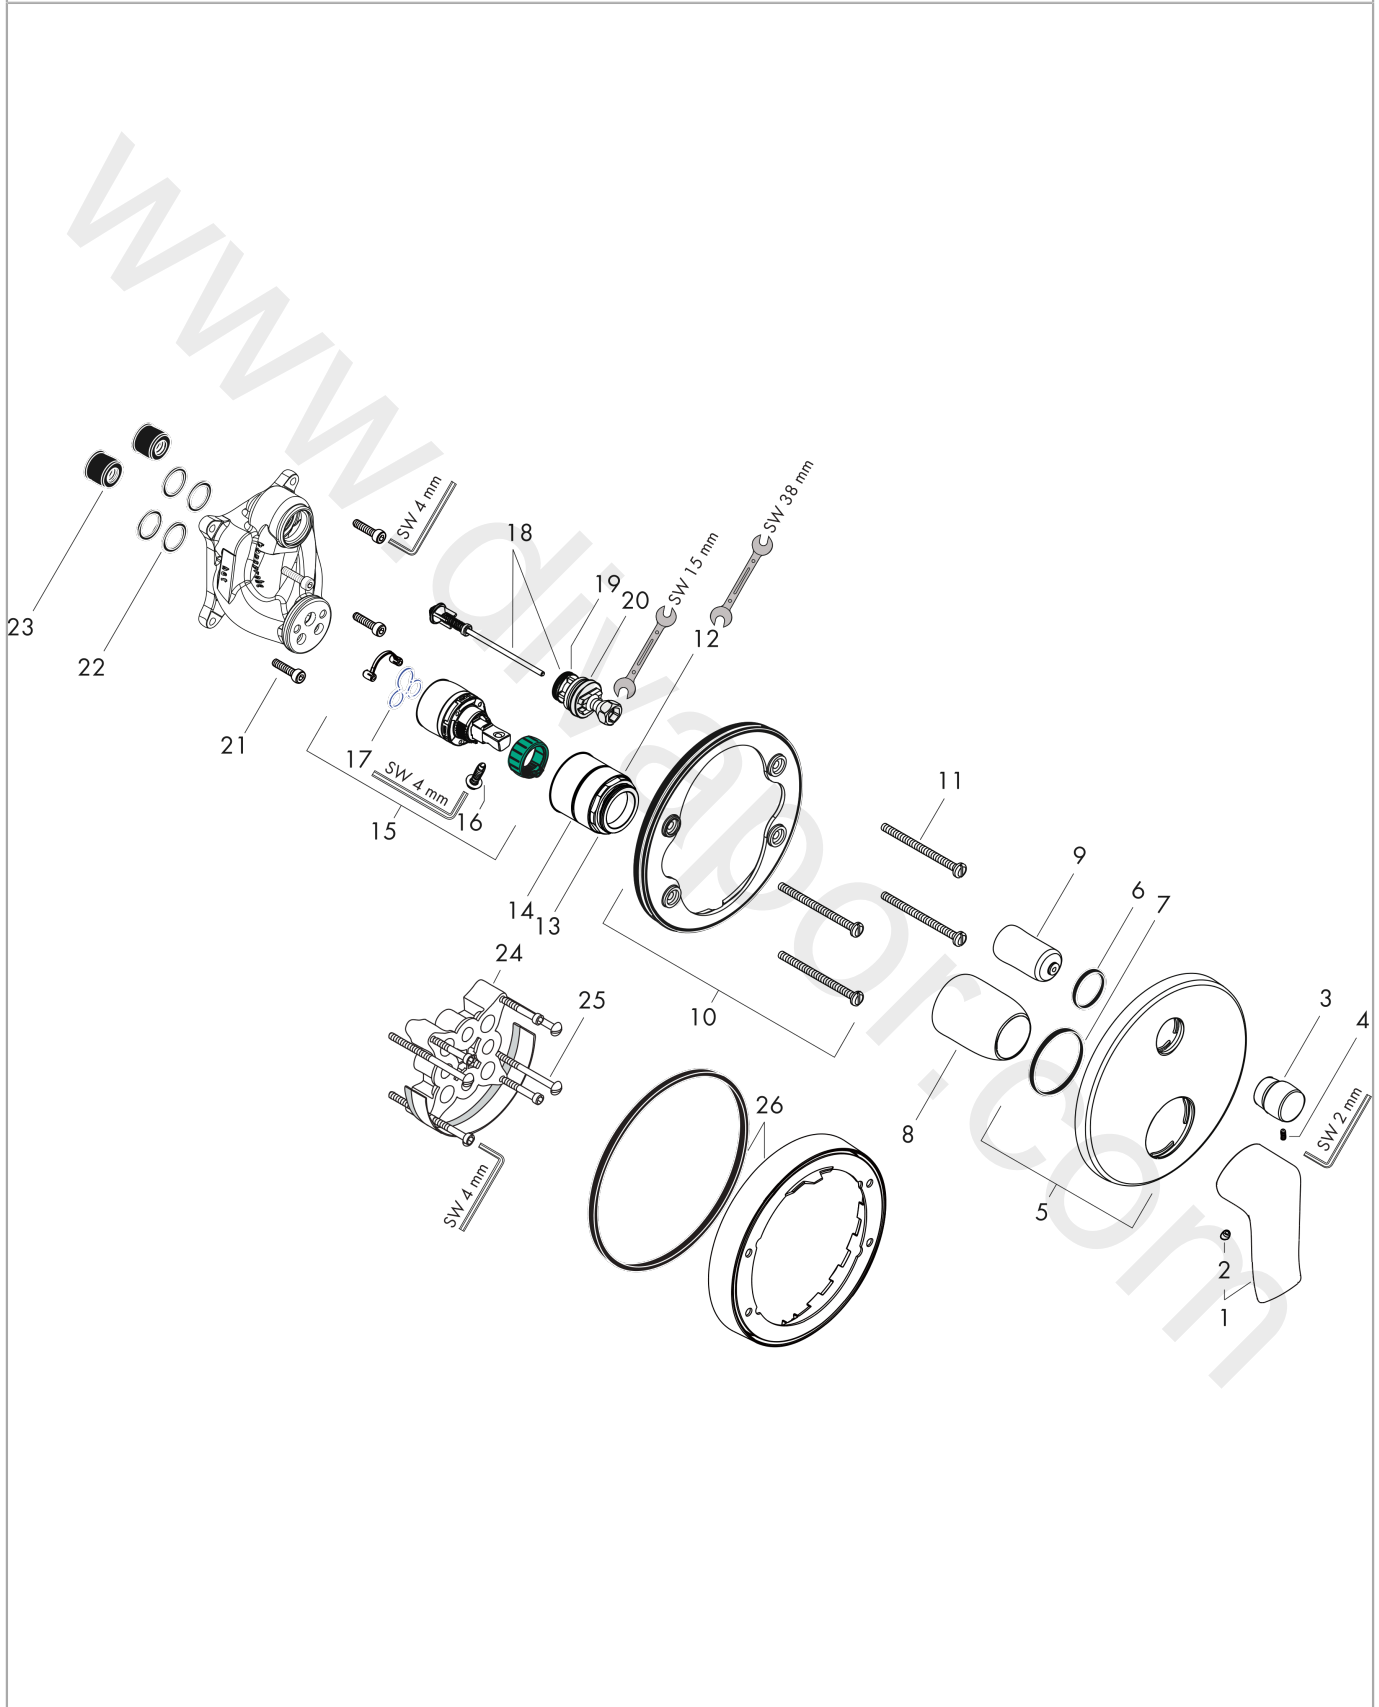

Metris

Single lever bath mixer for concealed installation for iBox universal

Finish: **Chrome** Article Number: **31493000**

Description

product features

- 2 functions
- flow rate upper outlet: 21 l/min
- flow rate lower outlet: 29 l/min
- maximum flow rate at 3 bar: 29 l/min
- ceramic cartridge
- temperature limitation adjustable
- diverter with automatic resetting
- with silencer
- connection type: basic set
- wall-mounted
- min. operating pressure: 1 bar
- max. operating pressure: 10 bar
- WRAS 1903005

Finish: **Chrome** Article Number: **31493000**

Flowchart

Metris

Single lever bath mixer for concealed installation for iBox universal

Finish: **Chrome** Article Number: **31493000**

Exploded Drawing

Year of production: >01/16