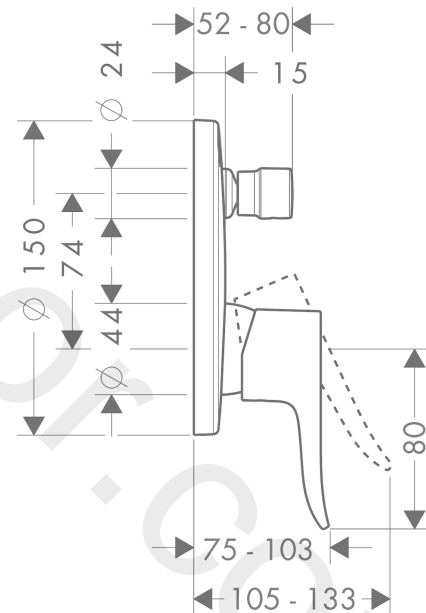

Metris

Single lever bath mixer for concealed installation for iBox universal

Finish: **Chrome** Article Number: **31493000**

Description

product features

- 2 functions
- flow rate upper outlet: 21 l/min
- flow rate lower outlet: 29 l/min
- maximum flow rate at 3 bar: 29 l/min
- ceramic cartridge
- temperature limitation adjustable
- diverter with automatic resetting
- with silencer
- connection type: basic set
- wall-mounted
- min. operating pressure: 1 bar
- max. operating pressure: 10 bar
- WRAS 1903005

Article Details

Price excl. VAT

287,50 £

Certificates / Sustainability

Product image

Scale drawing

Metris

Single lever bath mixer for concealed installation for iBox universal

Finish: **Chrome** Article Number: **31493000**

Flowchart

Metris

Single lever bath mixer for concealed installation for iBox universal

Finish: **Chrome** Article Number: **31493000**

Exploded Drawing

Year of production: >01/16