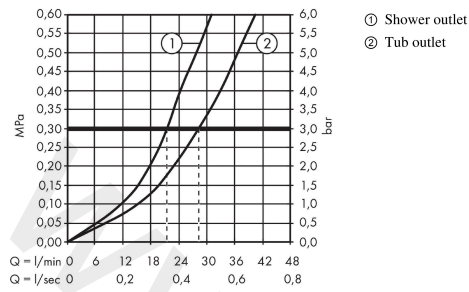

Metris

Single lever bath mixer for concealed installation for iBox universal

Finish: **Chrome** Article Number: **31493000**

Flowchart