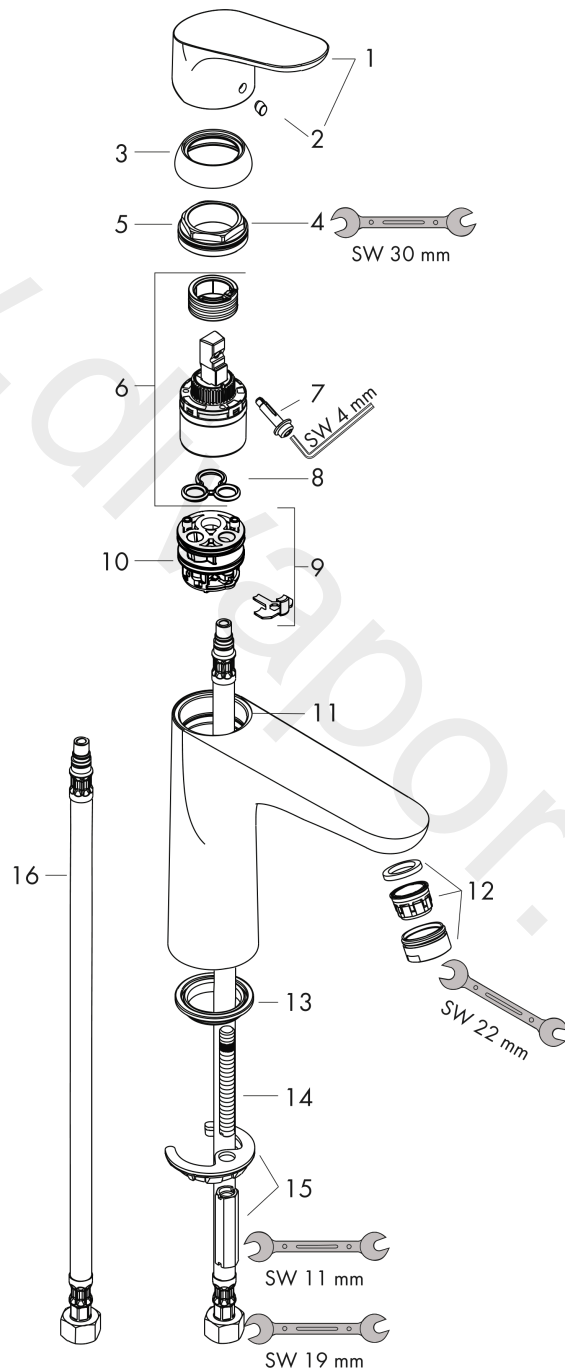

Focus

Single lever basin mixer 100 CoolStart without waste set

Surfaces: Article Number: **31509000**

Exploded Drawing

Year of production: **09/14 - 04/17**

Focus**Single lever basin mixer 100 CoolStart without waste set**Surfaces: Article Number: **31509000****Spare part list**Year of production: **09/14 - 04/17**

Pos.	Description	Article Number	Price	PU
1	handle	98325000	-	1
2	screw cover	96338000	-	1
3	flange	97406000	-	1
4	nut	97209000	-	1
5	O-Ring 32x2	98193000	-	1
6	cartridge, assy	92730000	-	1
7	locking screw for handle	95140000	-	1
8	seal	95008000	-	1
9	adapter for cartridge	98324000	-	1
10	O-Ring 30x2	98186000	-	1
11	O-ring 35x2	92604000	-	1
12	aerator M24x1 (5 l/min)	13185000	-	1
13	seal Ø 42	98722000	-	1
14	screw M8 x 68	97736000	-	1
15	fixing set	96016000	-	1
16	connection hose 450 mm M8x0,75 G3/8	97206000	-	1
a	push-open waste set	50100000	-	1