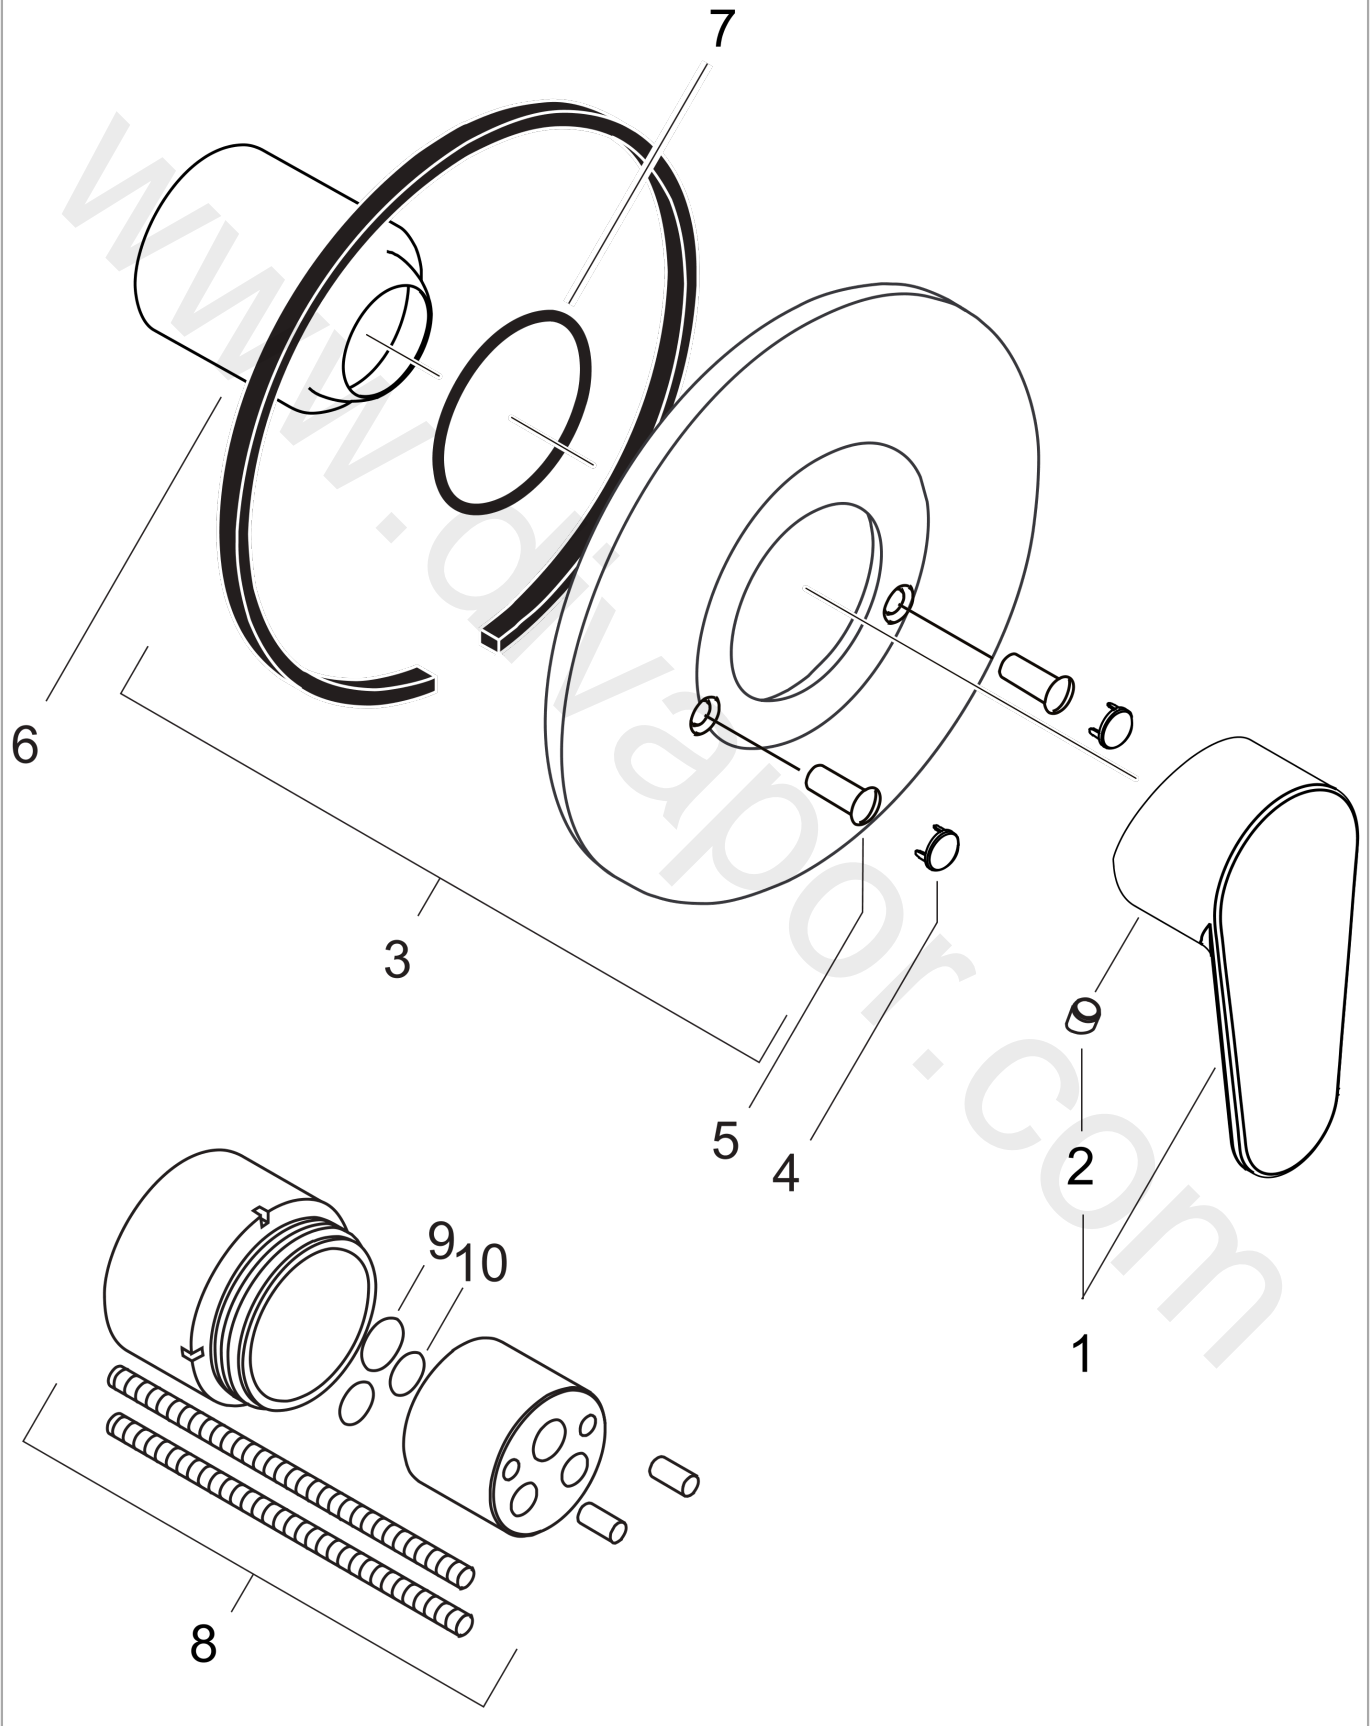

Talis E²
Single lever shower mixer for concealed installation
 Surfaces: Article Number: **31636000**

Exploded Drawing

Year of production: **02/16 - 12/17**

Talis E²

Single lever shower mixer for concealed installation

Surfaces: Article Number: **31636000**

Spare part list

Year of production: **02/16 - 12/17**

Pos.	Description	Article Number	Price	PU
1	handle	31692000	£ 51,00	1
2	screw cover	96338000	£ 3,30	1
3	escutcheon Ø 150 mm	96555000	£ 64,00	1
4	cover cap	95433000	£ 6,10	1
5	hollow screw	96065000	£ 6,10	1
6	flange	96348000	£ 13,30	1
7	O-Ring 48x3	95508000	£ 3,30	1
8	extension set 28 mm shower mixer	32698000	£ 137,00	1
9	O-ring 12x1,5	98430000	£ 3,30	1
10	O-ring 10x1,5	98123000	£ 3,30	1
a	base body	13620180	£ 179,00	1