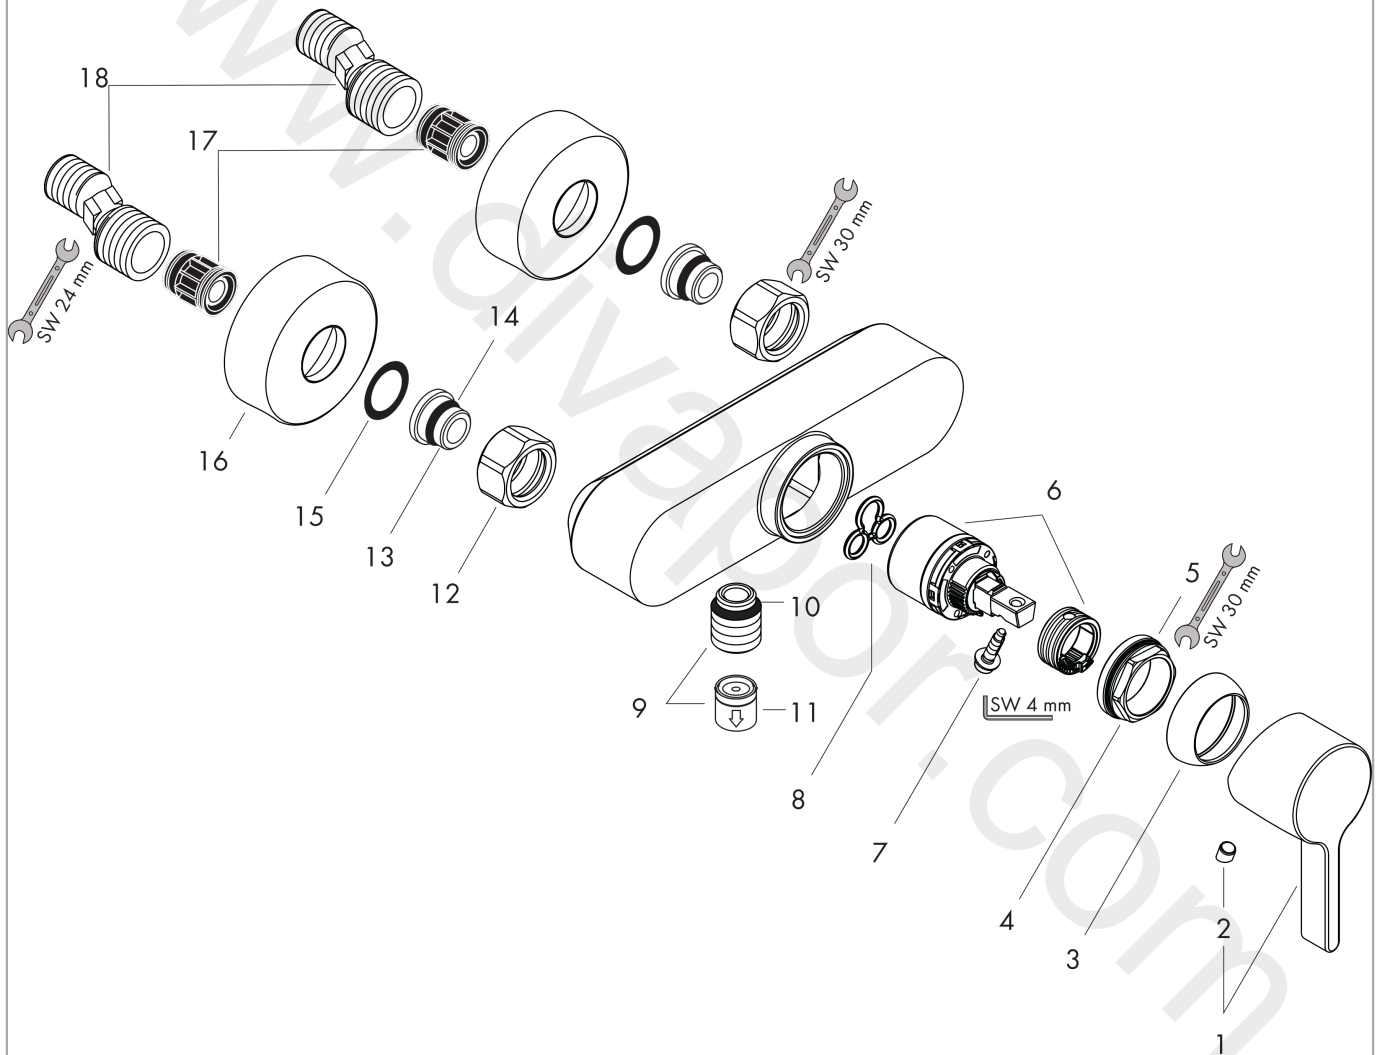

Metris S
Single lever shower mixer for exposed installation
 Surfaces: Article Number: **31660000**

Exploded Drawing

Year of production: 04/05 - 04/09

Metris S

Single lever shower mixer for exposed installation

Surfaces: Article Number: **31660000**

Spare part list

Year of production: **04/05 - 04/09**

Pos.	Description	Article Number	Price	PU
1	handle	31093000	£ 43,00	1
2	screw cover	96338000	£ 3,30	1
3	flange	97406000	£ 20,50	1
4	nut	97209000	£ 16,10	1
5	O-Ring 32x2	98193000	£ 3,30	1
6	cartridge, assy	92730000	£ 35,00	1
7	locking screw for handle	96059000	£ 9,00	1
8	seal	95008000	£ 9,00	1
9	Hose Connection	96044000	£ 25,00	1
10	O-ring 14x2	98129000	£ 3,30	1
11	set of non return valves DW 15	94074000	£ 16,10	1
12	set of nuts	96157000	£ 35,00	1
13	connecting thread	97220000	£ 16,10	1
14	O-ring 15x2	98163000	£ 3,30	1
15	filter packing	96922000	£ 9,00	1
16	escutcheon Ø 68 mm	96467000	£ 20,50	1
17	noise reduction	96429000	£ 6,10	1
18	set of S-unions (±12 mm)	94140000	£ 51,00	1
a	set of S-unions (±32 mm)	98592000	£ 43,00	1