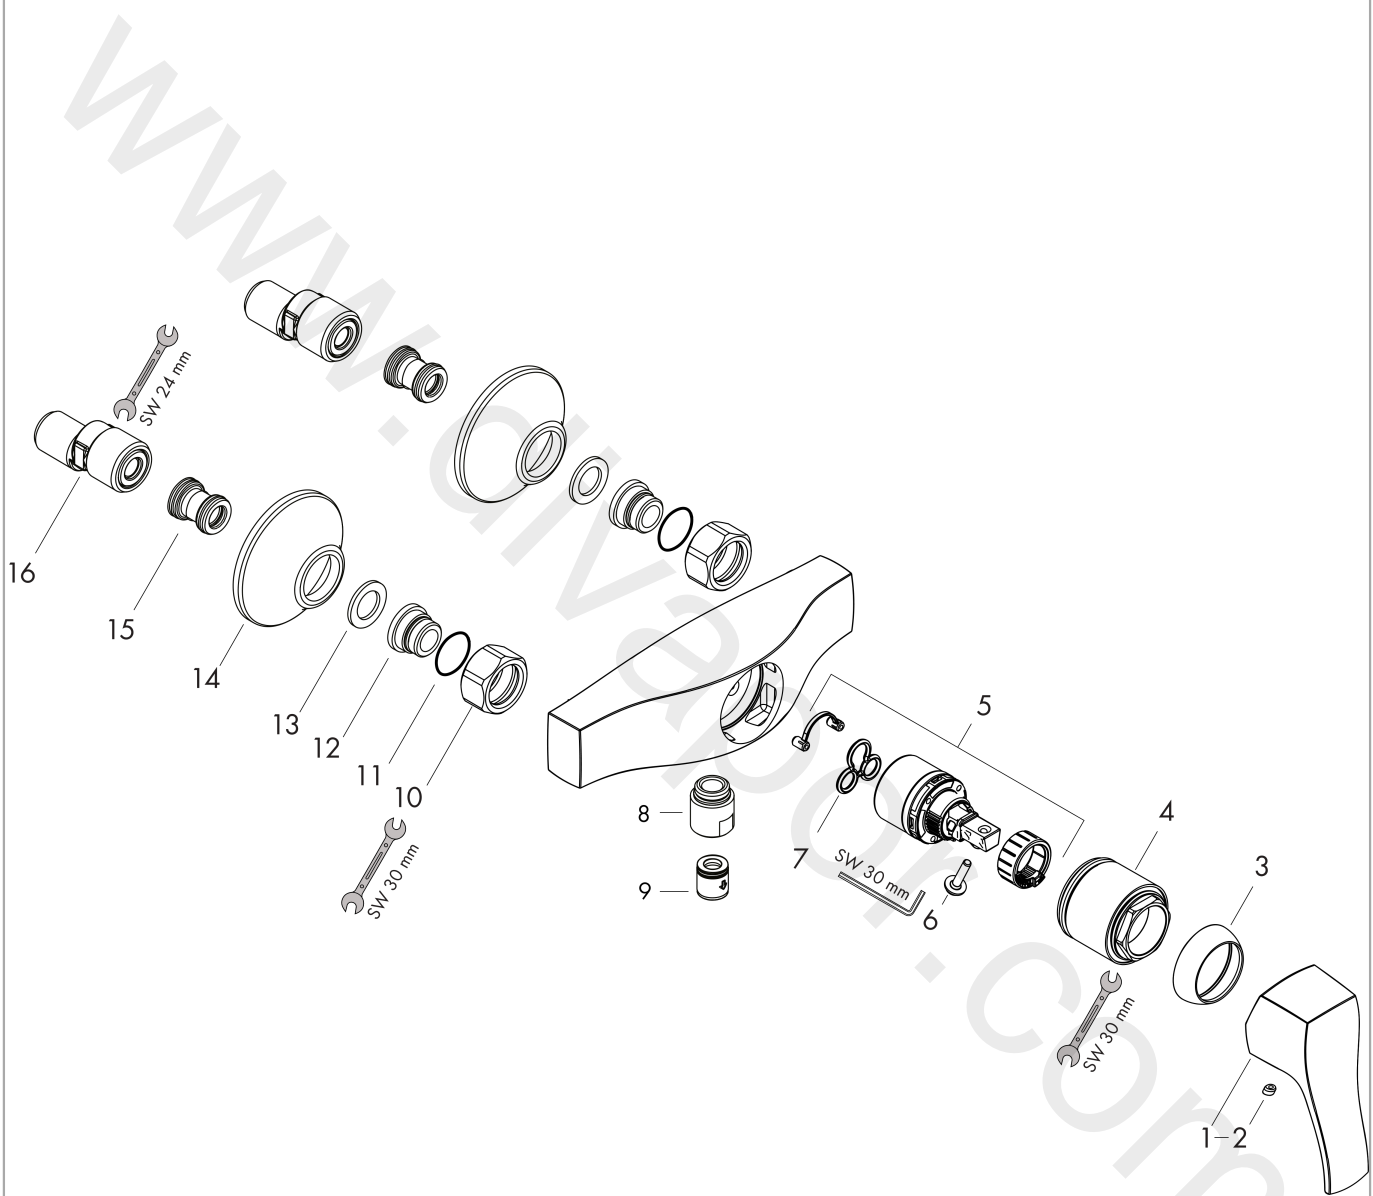

Metris Classic
Single lever shower mixer for exposed installation
 Surfaces: Article Number: **31672000**

Exploded Drawing

Year of production: **04/09 - 12/20**

Metris Classic
Single lever shower mixer for exposed installation
 Surfaces: Article Number: **31672000**

Spare part list

Year of production: **04/09 - 12/20**

Pos.	Description	Article Number	Price	PU
1	handle	31294000	£ 51,00	1
2	screw cover	96338000	£ 3,30	1
3	flange	97406000	£ 20,50	1
4	nut	97977000	£ 43,00	1
5	cartridge, assy	92730000	£ 35,00	1
6	locking screw for handle	95140000	£ 6,10	1
7	seal	98865000	£ 35,00	1
8	Hose Connection	96044000	£ 25,00	1
9	set of non return valves DW 15	94074000	£ 16,10	1
10	set of nuts	96157000	£ 35,00	1
11	O-ring 15x2	98163000	£ 3,30	1
12	connecting thread	97220000	£ 16,10	1
13	filter packing	96922000	£ 9,00	1
14	escutcheon Ø 70 mm	96346000	£ 20,50	1
15	noise reduction	96429000	£ 6,10	1
16	set of S-unions (±12 mm)	94140000	£ 51,00	1
a	set of S-unions (±32 mm)	98592000	£ 43,00	1