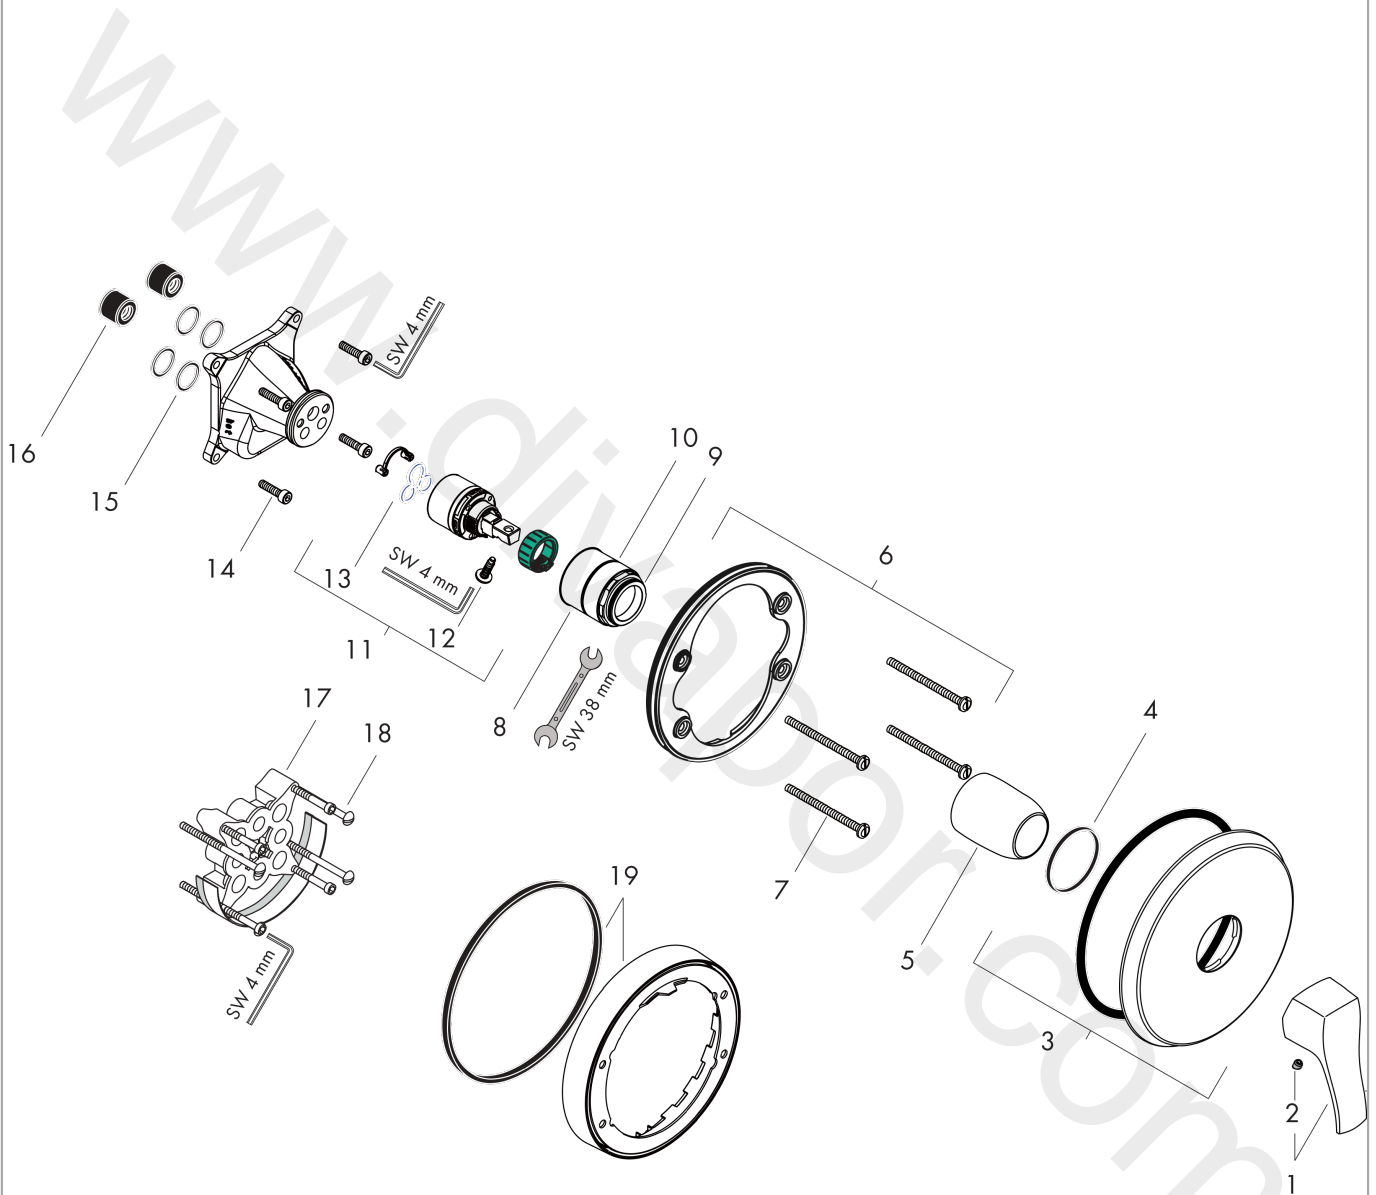

Metris Classic
Single lever shower mixer for concealed installation
 Surfaces: Article Number: **31676000**

Exploded Drawing

Year of production: **01/17 - 12/20**

Metris Classic
Single lever shower mixer for concealed installation
 Surfaces: Article Number: **31676000**

Spare part list

Year of production: 01/17 - 12/20

Pos.	Description	Article Number	Price	PU
1	handle	31294000	£ 51,00	1
2	screw cover	96338000	£ 3,30	1
3	escutcheon	95412000	£ 79,00	1
4	O-ring 43x3	98418000	£ 3,30	1
5	sleeve	98790000	£ 35,00	1
6	holder for escutcheon	98793000	£ 43,00	1
7	set of fixing screws	96454000	£ 9,00	1
8	nut	98796000	£ 43,00	1
9	O-ring 30x1,5	98433000	£ 3,30	1
10	O-ring 39x1,5	98400000	£ 3,30	1
11	cartridge, assy	92730000	£ 35,00	1
12	locking screw for handle	95140000	£ 6,10	1
13	seal	95008000	£ 9,00	1
14	set of screws	96525000	£ 9,00	1
15	O-ring 16x2	98133000	£ 3,30	1
16	noise reduction	94073000	£ 25,00	1
17	extension 25 mm	13595000	£ 75,00	1
18	set of fixing screws	97747000	£ 3,30	1
19	extension 22 mm (Ø 170 mm)	13596000	£ 72,00	1
a	concealed item	01800180	£ 163,00	1
b	adapter for exchanged connections	93181000	£ 275,00	1
c	fixation set	96615000	£ 59,00	1