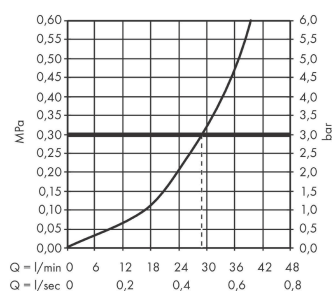

Metris

Single lever shower mixer for concealed installation for iBox universal

Finish: **Chrome** Article Number: **31685000**

Description

product features

- 1 function
- maximum flow rate at 3 bar: 29,3 l/min
- ceramic cartridge
- temperature limitation adjustable
- with silencer
- min. operating pressure: 1 bar
- max. operating pressure: 10 bar
- connection type: basic set
- WRAS 1905003

Article Details

Price excl. VAT

266,67 £

Certificates / Sustainability

Product image

Scale drawing

Flowchart