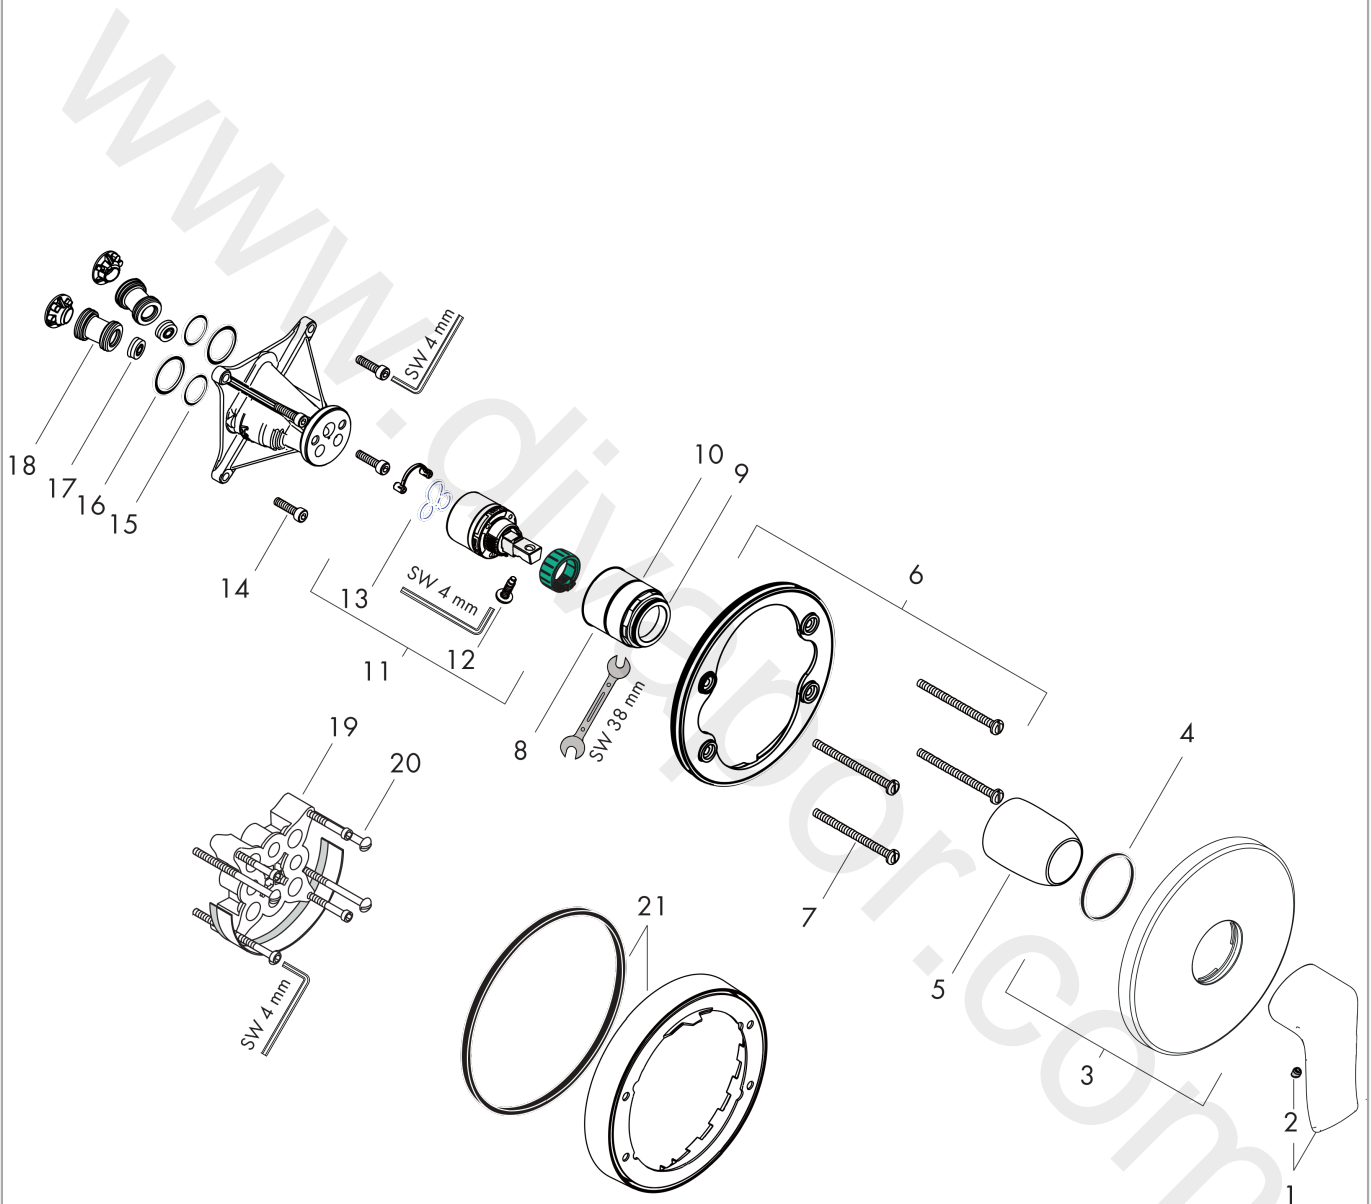

Metris

Single lever shower mixer for concealed installation for iBox universal

Finish: **Chrome** Article Number: **31685000**

Description

product features

- 1 function
- maximum flow rate at 3 bar: 29,3 l/min
- ceramic cartridge
- temperature limitation adjustable
- with silencer
- min. operating pressure: 1 bar
- max. operating pressure: 10 bar
- connection type: basic set
- WRAS 1905003

Article Details

Price excl. VAT

266,67 £

Certificates / Sustainability

Product image

Scale drawing

Flowchart

Metris

Single lever shower mixer for concealed installation for iBox universal

Finish: **Chrome** Article Number: **31685000**

Exploded Drawing

Year of production: >10/19

Metris

Single lever shower mixer for concealed installation for iBox universal

Finish: **Chrome** Article Number: **31685000**

Spare part list

Year of production: >10/19

Pos.	Description	Article Number	Price	PU
1	handle	95519000	£ 43,00	1
2	screw cover	96338000	£ 3,30	1
3	escutcheon Ø 150 mm	98792000	£ 64,00	1
4	O-ring 43x3	98418000	£ 3,30	1
5	sleeve	98790000	£ 35,00	1
6	holder for escutcheon	98793000	£ 43,00	1
7	set of fixing screws	96454000	£ 9,00	1
8	nut	98796000	£ 43,00	1
9	O-ring 30x1,5	98433000	£ 3,30	1
10	O-ring 39x1,5	98400000	£ 3,30	1
11	cartridge, assy	92730000	£ 35,00	1
12	locking screw for handle	95140000	£ 6,10	1
13	seal	95008000	£ 9,00	1
14	set of screws	96525000	£ 9,00	1
15	O-ring 16x2	98133000	£ 3,30	1
16	O-Ring 22x2	98185000	£ 3,30	1
17	flow limiter (22 l/min)	95884000	£ 13,30	1
18	noise reduction	96429000	£ 6,10	1
19	extension 25 mm	13595000	£ 75,00	1
20	set of fixing screws	97747000	£ 3,30	1
21	extension 22 mm (Ø 150 mm)	13597000	£ 72,00	1
a	concealed item	01800180	£ 163,00	1
b	fixation set	96615000	£ 59,00	1