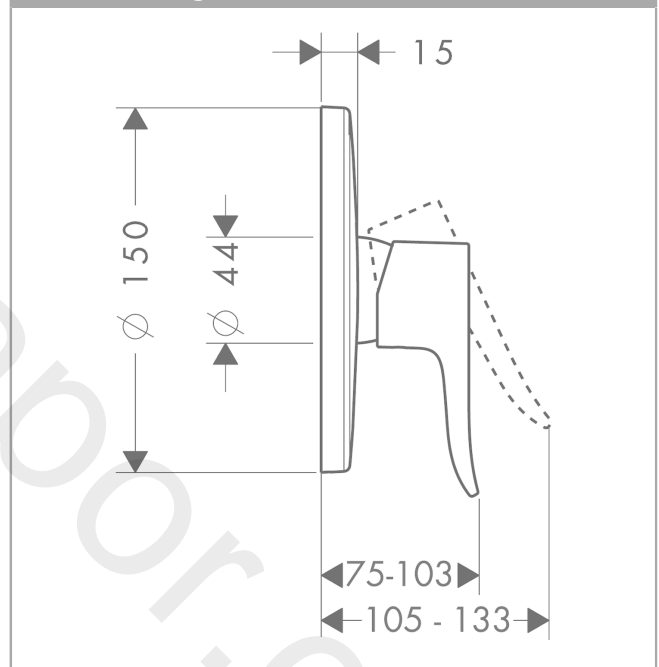

Metris

Single lever shower mixer for concealed installation for iBox universal

Finish: **Chrome** Article Number: **31685000**

Description

product features

- 1 function
- maximum flow rate at 3 bar: 29,3 l/min
- ceramic cartridge
- temperature limitation adjustable
- with silencer
- min. operating pressure: 1 bar
- max. operating pressure: 10 bar
- connection type: basic set
- WRAS 1905003

Article Details

Price excl. VAT

266,67 £

Certificates / Sustainability

Product image

Scale drawing

Flowchart

Metris

Single lever shower mixer for concealed installation for iBox universal

Finish: **Chrome** Article Number: **31685000**

Exploded Drawing

Year of production: >10/19

Metris

Single lever shower mixer for concealed installation for iBox universal

Finish: **Chrome** Article Number: **31685000**

Spare part list

Year of production: >10/19

Pos.	Description	Article Number	Price	PU
1	handle	95519000	£ 43,00	1
2	screw cover	96338000	£ 3,30	1
3	escutcheon Ø 150 mm	98792000	£ 64,00	1
4	O-ring 43x3	98418000	£ 3,30	1
5	sleeve	98790000	£ 35,00	1
6	holder for escutcheon	98793000	£ 43,00	1
7	set of fixing screws	96454000	£ 9,00	1
8	nut	98796000	£ 43,00	1
9	O-ring 30x1,5	98433000	£ 3,30	1
10	O-ring 39x1,5	98400000	£ 3,30	1
11	cartridge, assy	92730000	£ 35,00	1
12	locking screw for handle	95140000	£ 6,10	1
13	seal	95008000	£ 9,00	1
14	set of screws	96525000	£ 9,00	1
15	O-ring 16x2	98133000	£ 3,30	1
16	O-Ring 22x2	98185000	£ 3,30	1
17	flow limiter (22 l/min)	95884000	£ 13,30	1
18	noise reduction	96429000	£ 6,10	1
19	extension 25 mm	13595000	£ 75,00	1
20	set of fixing screws	97747000	£ 3,30	1
21	extension 22 mm (Ø 150 mm)	13597000	£ 72,00	1
a	concealed item	01800180	£ 163,00	1
b	fixation set	96615000	£ 59,00	1