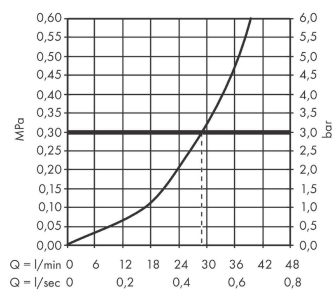

Metris

Single lever shower mixer for concealed installation for iBox universal

Finish: **Chrome** Article Number: **31685007**

Description

product features

- 1 function
- maximum flow rate at 3 bar: 25 l/min
- ceramic cartridge
- temperature limitation adjustable
- with silencer
- min. operating pressure: 1 bar
- max. operating pressure: 10 bar
- connection type: basic set

Product image

Scale drawing

Flowchart