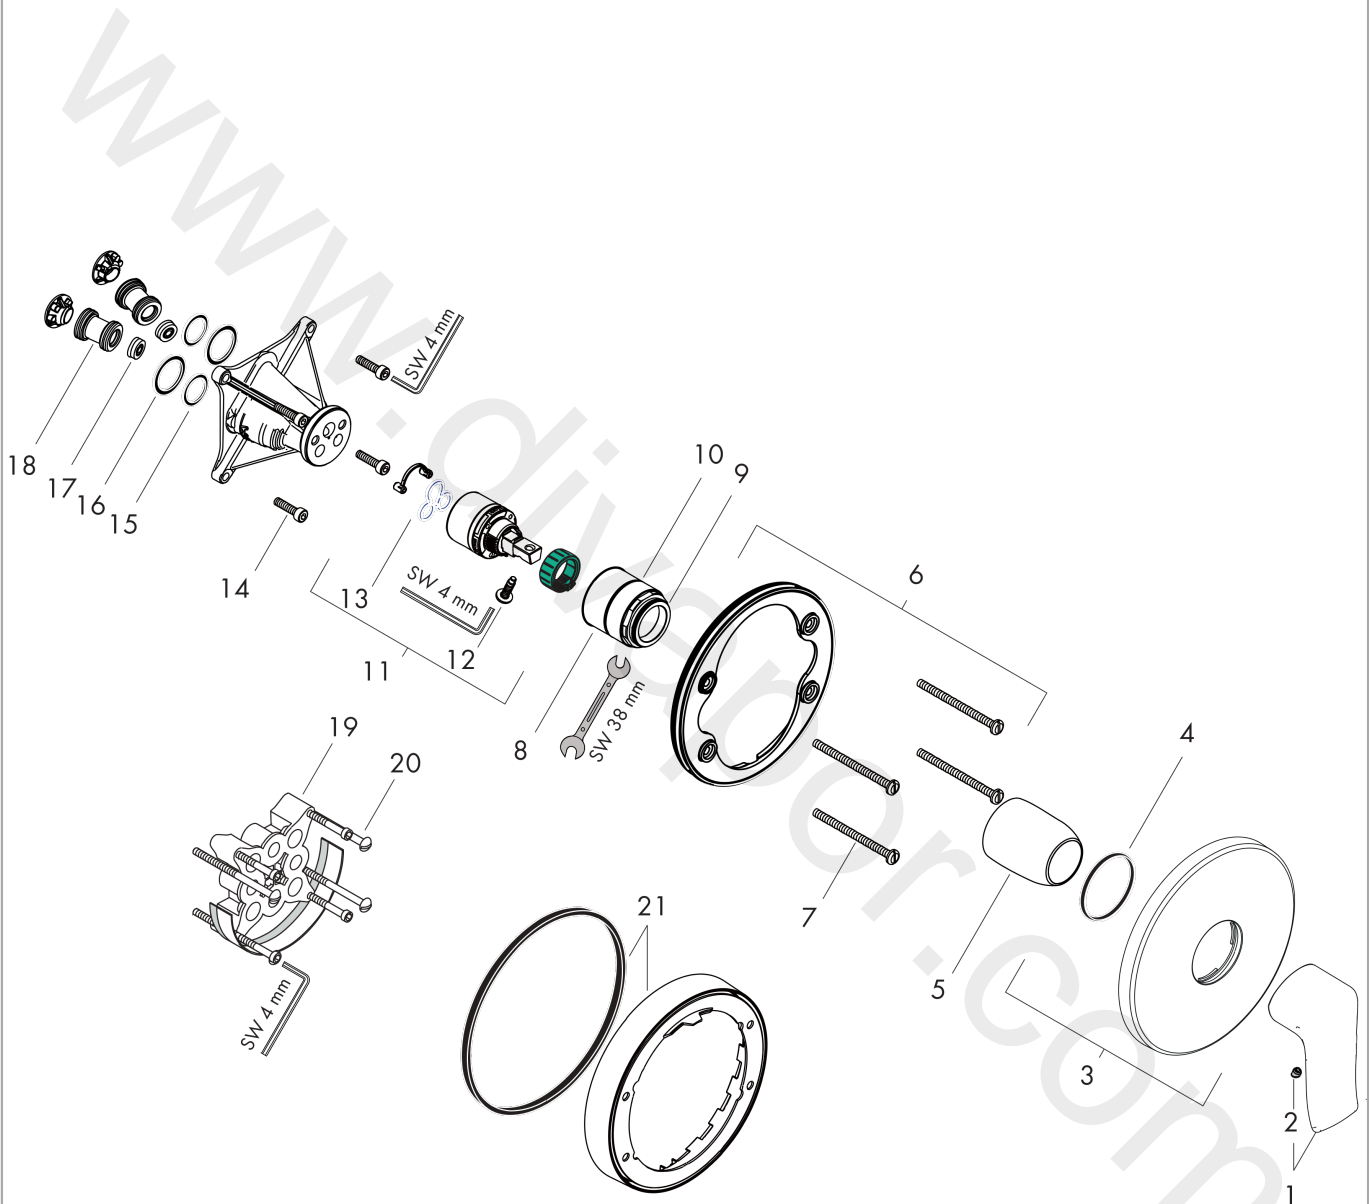

Metris

Single lever shower mixer for concealed installation for iBox universal

Finish: **Chrome** Article Number: **31685007**

Description

product features

- 1 function
- maximum flow rate at 3 bar: 25 l/min
- ceramic cartridge
- temperature limitation adjustable
- with silencer
- min. operating pressure: 1 bar
- max. operating pressure: 10 bar
- connection type: basic set

Product image

Scale drawing

Flowchart

Metris

Single lever shower mixer for concealed installation for iBox universal

Finish: **Chrome** Article Number: **31685007**

Exploded Drawing

Year of production: >10/19

Metris

Single lever shower mixer for concealed installation for iBox universal

Finish: **Chrome** Article Number: **31685007**

Spare part list

Year of production: >10/19

Pos.	Description	Article Number	Price	PU
1	handle	95519000	£ 43,00	1
2	screw cover	96338000	£ 3,30	1
3	escutcheon Ø 150 mm	98792000	£ 64,00	1
4	O-ring 43x3	98418000	£ 3,30	1
5	sleeve	98790000	£ 35,00	1
6	holder for escutcheon	98793000	£ 43,00	1
7	set of fixing screws	96454000	£ 9,00	1
8	nut	98796000	£ 43,00	1
9	O-ring 39x1,5	98400000	£ 3,30	1
10	O-ring 30x1,5	98433000	£ 3,30	1
11	cartridge, assy	92730000	£ 35,00	1
12	locking screw for handle	95140000	£ 6,10	1
13	seal	95008000	£ 9,00	1
14	set of screws	96525000	£ 9,00	1
15	O-ring 16x2	98133000	£ 3,30	1
16	O-Ring 22x2	98185000	£ 3,30	1
17	flow limiter (22 l/min)	95884000	£ 13,30	1
18	noise reduction	96429000	£ 6,10	1
19	extension 25 mm	13595000	£ 75,00	1
20	set of fixing screws	97747000	£ 3,30	1
21	extension 22 mm (Ø 150 mm)	13597000	£ 72,00	1
a	-	01800187	-	1