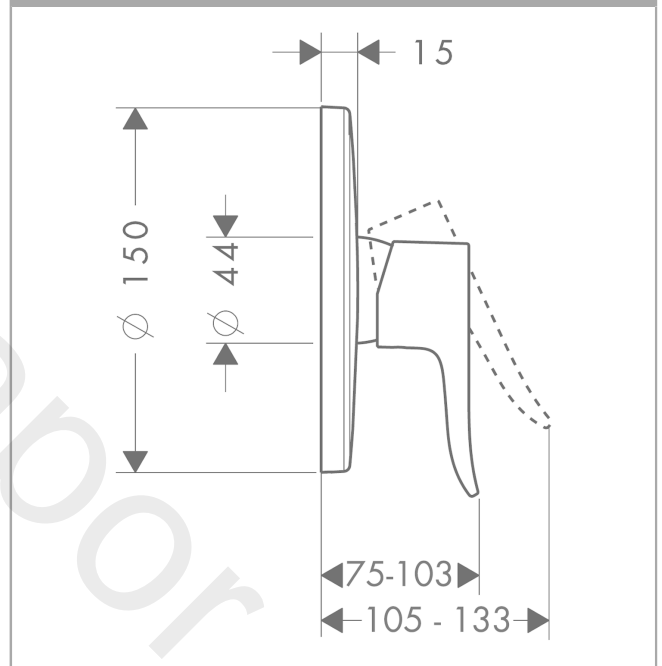

Metris

Single lever shower mixer for concealed installation for iBox universal

Finish: **Chrome** Article Number: **31685007**

Description

product features

- 1 function
- maximum flow rate at 3 bar: 25 l/min
- ceramic cartridge
- temperature limitation adjustable
- with silencer
- min. operating pressure: 1 bar
- max. operating pressure: 10 bar
- connection type: basic set

Product image

Scale drawing

Flowchart

Metris

Single lever shower mixer for concealed installation for iBox universal

Finish: **Chrome** Article Number: **31685007**

Exploded Drawing

Year of production: >10/19

Metris

Single lever shower mixer for concealed installation for iBox universal

Finish: **Chrome** Article Number: **31685007**

Spare part list

Year of production: >10/19

Pos.	Description	Article Number	Price	PU
1	handle	95519000	£ 43,00	1
2	screw cover	96338000	£ 3,30	1
3	escutcheon Ø 150 mm	98792000	£ 64,00	1
4	O-ring 43x3	98418000	£ 3,30	1
5	sleeve	98790000	£ 35,00	1
6	holder for escutcheon	98793000	£ 43,00	1
7	set of fixing screws	96454000	£ 9,00	1
8	nut	98796000	£ 43,00	1
9	O-ring 39x1,5	98400000	£ 3,30	1
10	O-ring 30x1,5	98433000	£ 3,30	1
11	cartridge, assy	92730000	£ 35,00	1
12	locking screw for handle	95140000	£ 6,10	1
13	seal	95008000	£ 9,00	1
14	set of screws	96525000	£ 9,00	1
15	O-ring 16x2	98133000	£ 3,30	1
16	O-Ring 22x2	98185000	£ 3,30	1
17	flow limiter (22 l/min)	95884000	£ 13,30	1
18	noise reduction	96429000	£ 6,10	1
19	extension 25 mm	13595000	£ 75,00	1
20	set of fixing screws	97747000	£ 3,30	1
21	extension 22 mm (Ø 150 mm)	13597000	£ 72,00	1
a	-	01800187	-	1